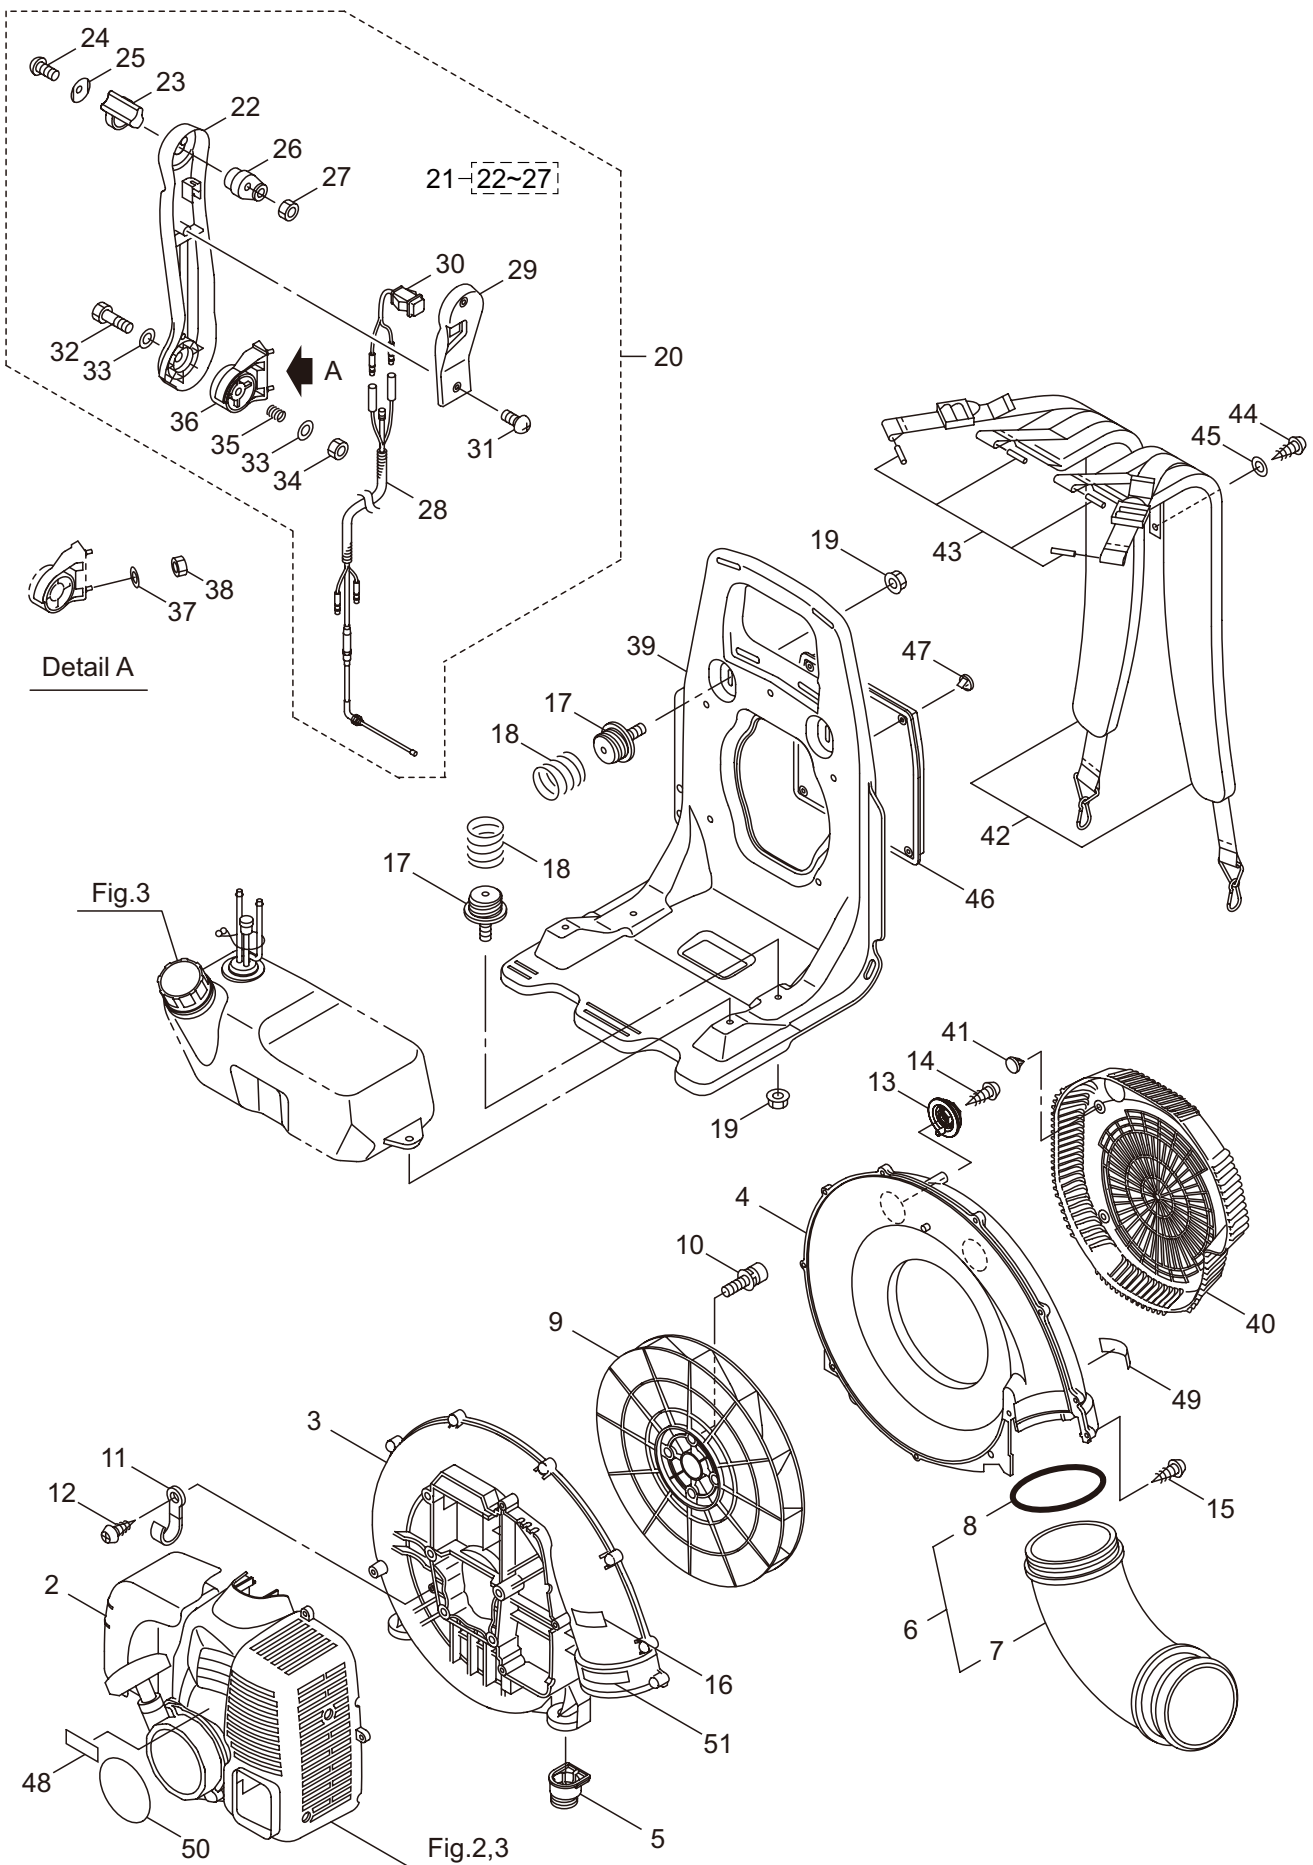

# PARTS LIST

### CONTENTS

1. FRAME & BLOWER .....	1
1. FRAME & BLOWER .....	3
2. ENGINE (Cylinder, Crankcase) .....	5
3. ENGINE (Carburetor, Fuel Tank) .....	9
4. ACCESSORIES .....	13
5. OPTIONAL PARTS .....	15

2021. 07.

P/N 525223

BL70-HA  
 1. FRAME & BLOWER

Ref. No.	Part No.	Part Name	Q'ty	Remarks
1-1	395884	BL70-HA	1	CE600/01
1-2	247930	Engine	1	
1-3	662413	Fan Case (E)	1	
1-4	662415	Fan Case (S)	1	
1-5	662416	Plug C	2	
1-6	661894	Elbow Pipe Ass'y	1	Incl.7,8
1-7	661895	Elbow Pipe	1	V95
1-8	275873	O-Ring	1	
1-9	275874	Fan	1	M6X25
1-10	275877	Cap Screw	4	
1-11	109051	Clamp	1	M5x10
1-12	082697	Tapping Screw	1	
1-13	275966	Plug B	2	
1-14	127295	Screw	2	
1-15	130420	Tapping Screw	11	
1-16	285188	Label	1	2.9-50L
1-17	275965	Plug A Comp	4	
1-18	275967	Spring	4	
1-19	127228	Nut	4	
1-20	663679	Throttle Ass'y	1	
1-21	275970	Arm Ass'y	1	Incl.22-27
1-22	277464	Arm	1	5x18
1-23	272721	Lever	1	
1-24	273211	Screw	1	
1-25	272724	Spring Washer	1	
1-26	277466	Link	1	M5
1-27	230662	Nut	1	
1-28	663680	Throttle Wire Ass'y	1	
1-29	663682	Arm Cover	1	
1-30	660684	Stop Switch Ass'y	1	
1-31	235679	Screw	2	M8x45
1-32	089976	Bolt	1	
1-33	550131	Washer	2	
1-34	107581	Nylon Nut	1	
1-35	278237	Spring	1	
1-36	275971	Holder	1	5.3x16xt1.6
1-37	127210	Washer	2	
1-38	560343	Nut	2	
1-39	275898	Flame	1	
1-40	662418	Guard	1	
1-41	100749	Fastener	5	#7
1-42	661897	Knapsack Band	1	M5x16(P-type)
1-43	660404	Rod	4	
1-44	127295	Screw	1	
1-45	127210	Washer	1	

BL70-HA  
 1. FRAME & BLOWER

Ref. No.	Part No.	Part Name	Q'ty	Remarks
1-46	276460	Cushion Pad	1	
1-47	100749	Fastener	4	#7
1-48	662560	Label	1	BL70-SP
1-49	663101	Label	1	
1-50	663108	Label	1	
1-51	266959	Label	1	Caution