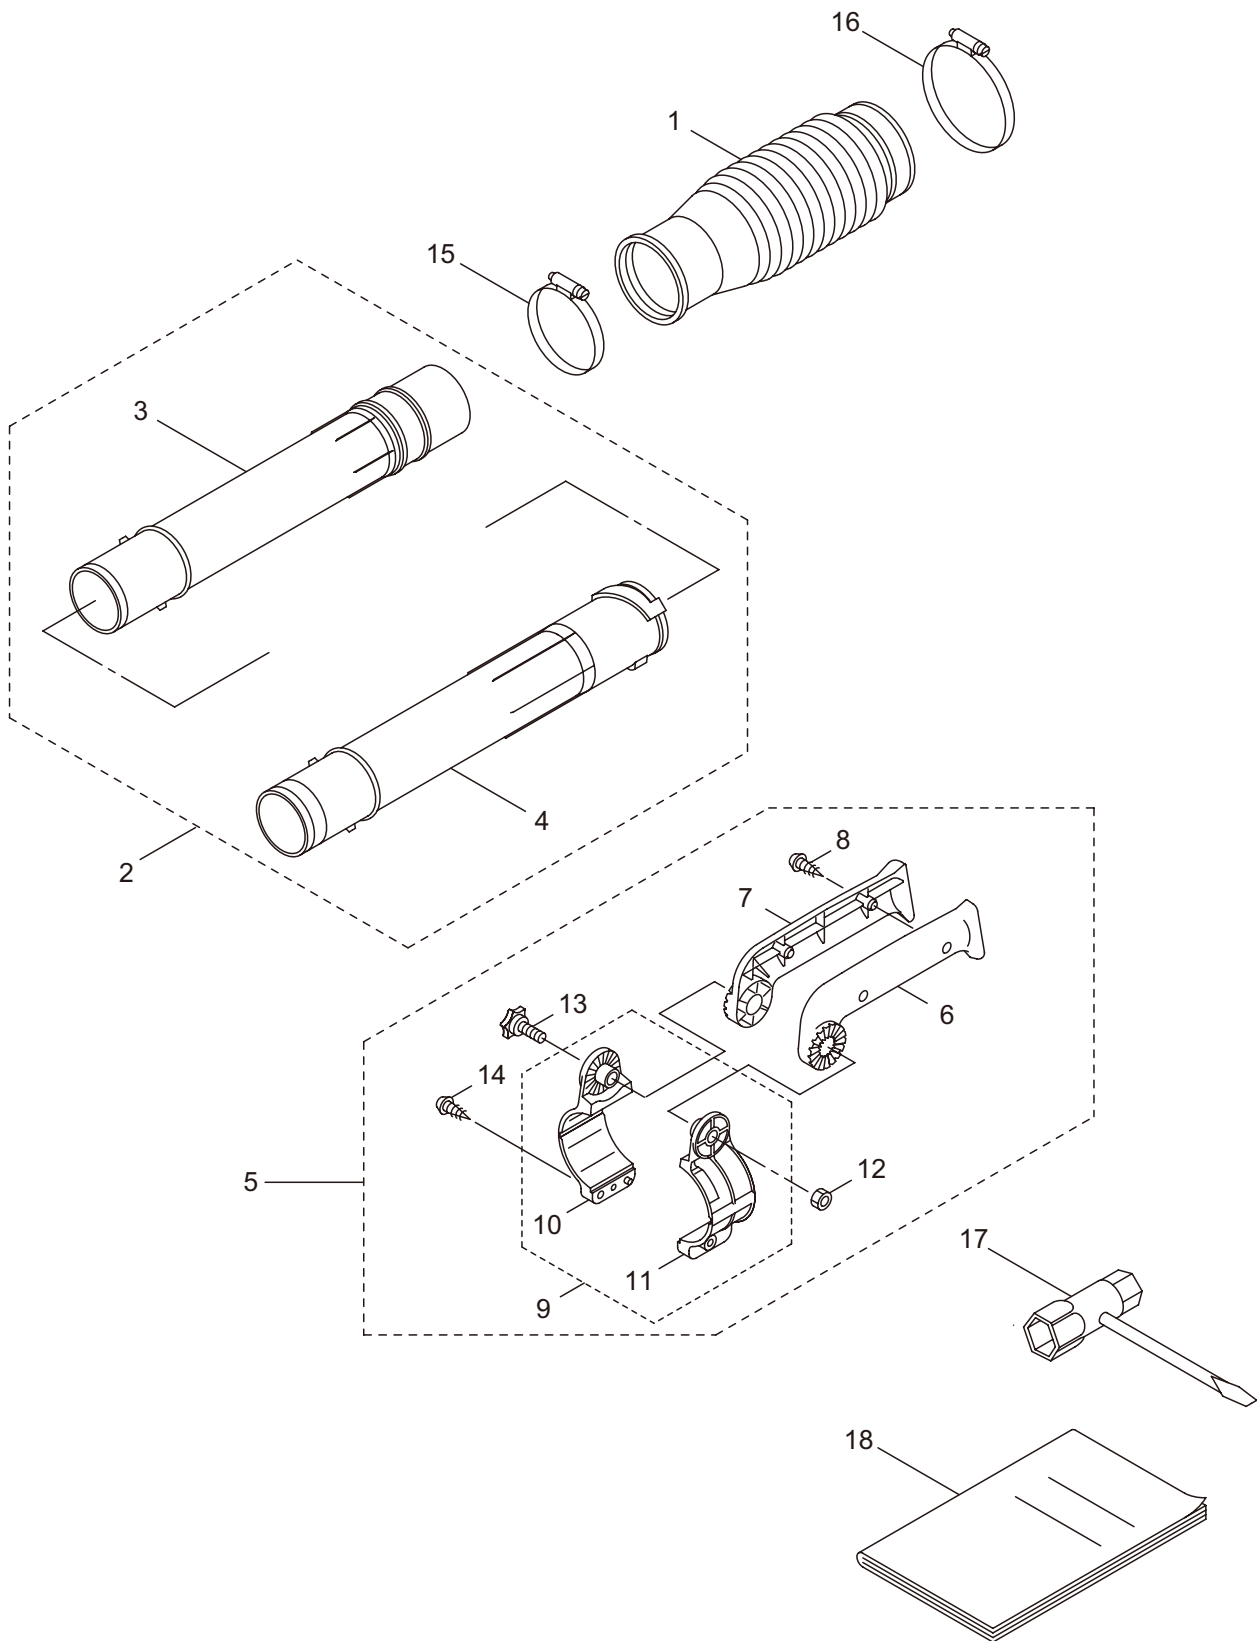

BL70-HA
4. ACCESSORIES

Ref. No.	Part No.	Part Name	Q'ty	Remarks
4-1	662555	Flexible Pipe	1	
4-2	127724	Pipe Ass'y	1	Incl.3,4
4-3	122395	Swivel Pipe	1	
4-4	122400	Straight Pipe	1	510L
4-5	663113	Grip Ass'y	1	Incl.6-14
4-6	275974	Grip (A)	1	
4-7	275976	Grip (B)	1	
4-8	235679	Screw	2	
4-9	662407	Band Ass'y	1	Incl.10,11
4-10	662408	Band (A)	1	
4-11	662410	Band (B)	1	
4-12	127298	Nut	1	M6
4-13	276459	Knob Bolt	1	M6x40
4-14	130420	Tapping Screw	1	M5x25
4-15	130207	Clamp Ass'y	1	#85
4-16	130208	Clamp Ass'y	1	#105
4-17	662598	Box Spanner	1	
4-18	662552	Instruction Manual	1	BL70