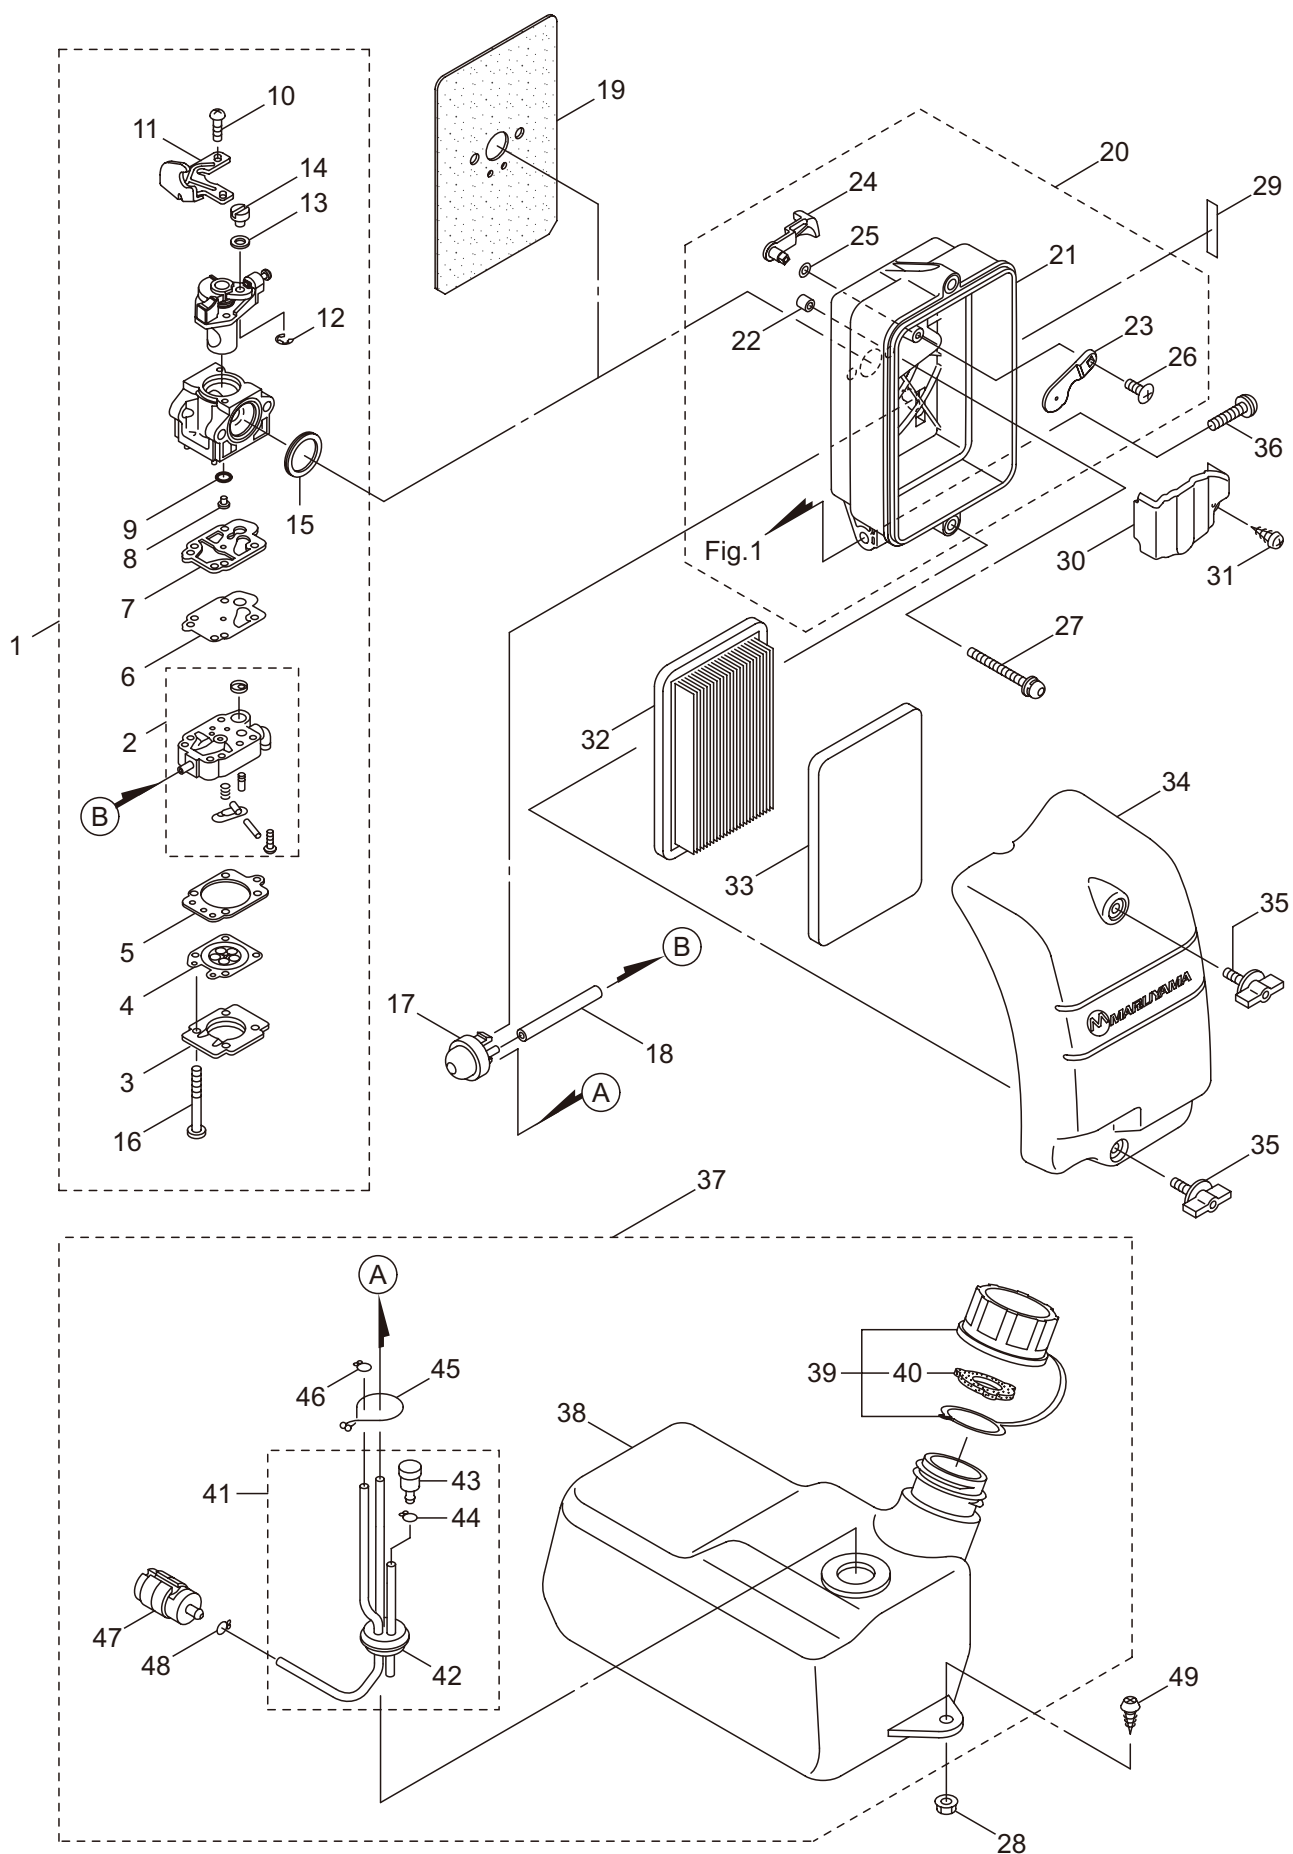

Ref. No.	Part No.	Part Name	Q'ty	Remarks
3-1	248002	Carburetor Ass'y	1	Incl.2-16
3-2	283124	Pump Body	1	
3-3	263726	Cover Plate	1	
3-4	283905	Diaphragm, Meterring	1	
3-5	263727	Gasket	1	
3-6	262994	Diaphragm,Fuel Pump	1	
3-7	282576	Gasket	1	
3-8	248368	Jet	1	
3-9	261871	O-Ring	1	
3-10	261875	Screw	2	
3-11	248327	Bracket	1	
3-12	261876	E-Ring	1	
3-13	264678	Washer	1	
3-14	261658	Swivel	1	
3-15	261657	Packing	1	
3-16	263737	Screw	4	Incl.21-26
3-17	282299	Pump	1	
3-18	279029	Pipe	1	
3-19	276134	Gasket	1	
3-20	248004	Air Filter Case Ass'y	1	
3-21	248005	Air Filter Case	1	6.4x11x0.15
3-22	248006	Sleeve	2	
3-23	248007	Valve	1	
3-24	248008	Lever	1	
3-25	284816	Washer	1	
3-26	269032	Screw	1	M5x55 M6
3-27	274106	Cap Screw	2	
3-28	125277	Nut	2	
3-29	277762	Label	1	
3-30	248009	Plate	1	
3-31	248393	Screw	1	3.5x14
3-32	248010	Element	1	
3-33	248011	Air Cleaner	1	
3-34	248013	Cleaner Cover	1	
3-35	279350	Knob	2	
3-36	131523	Tapping Screw	1	M5x20 Incl.38-48
3-37	663628	Fuel Tank Ass'y	1	
3-38	275903	Fuel Tank	1	
3-39	131319	Tank Cap Ass'y	1	
3-40	287058	Gasket	1	
3-41	663792	Fuel Pipe Ass'y	1	Incl.42-44
3-42	268065	Grommet	1	
3-43	261590	Breather	1	
3-44	261117	Clip	1	
3-45	131328	Clamp	1	

BL70-HA

3. ENGINE (Carburetor, Fuel Tank)