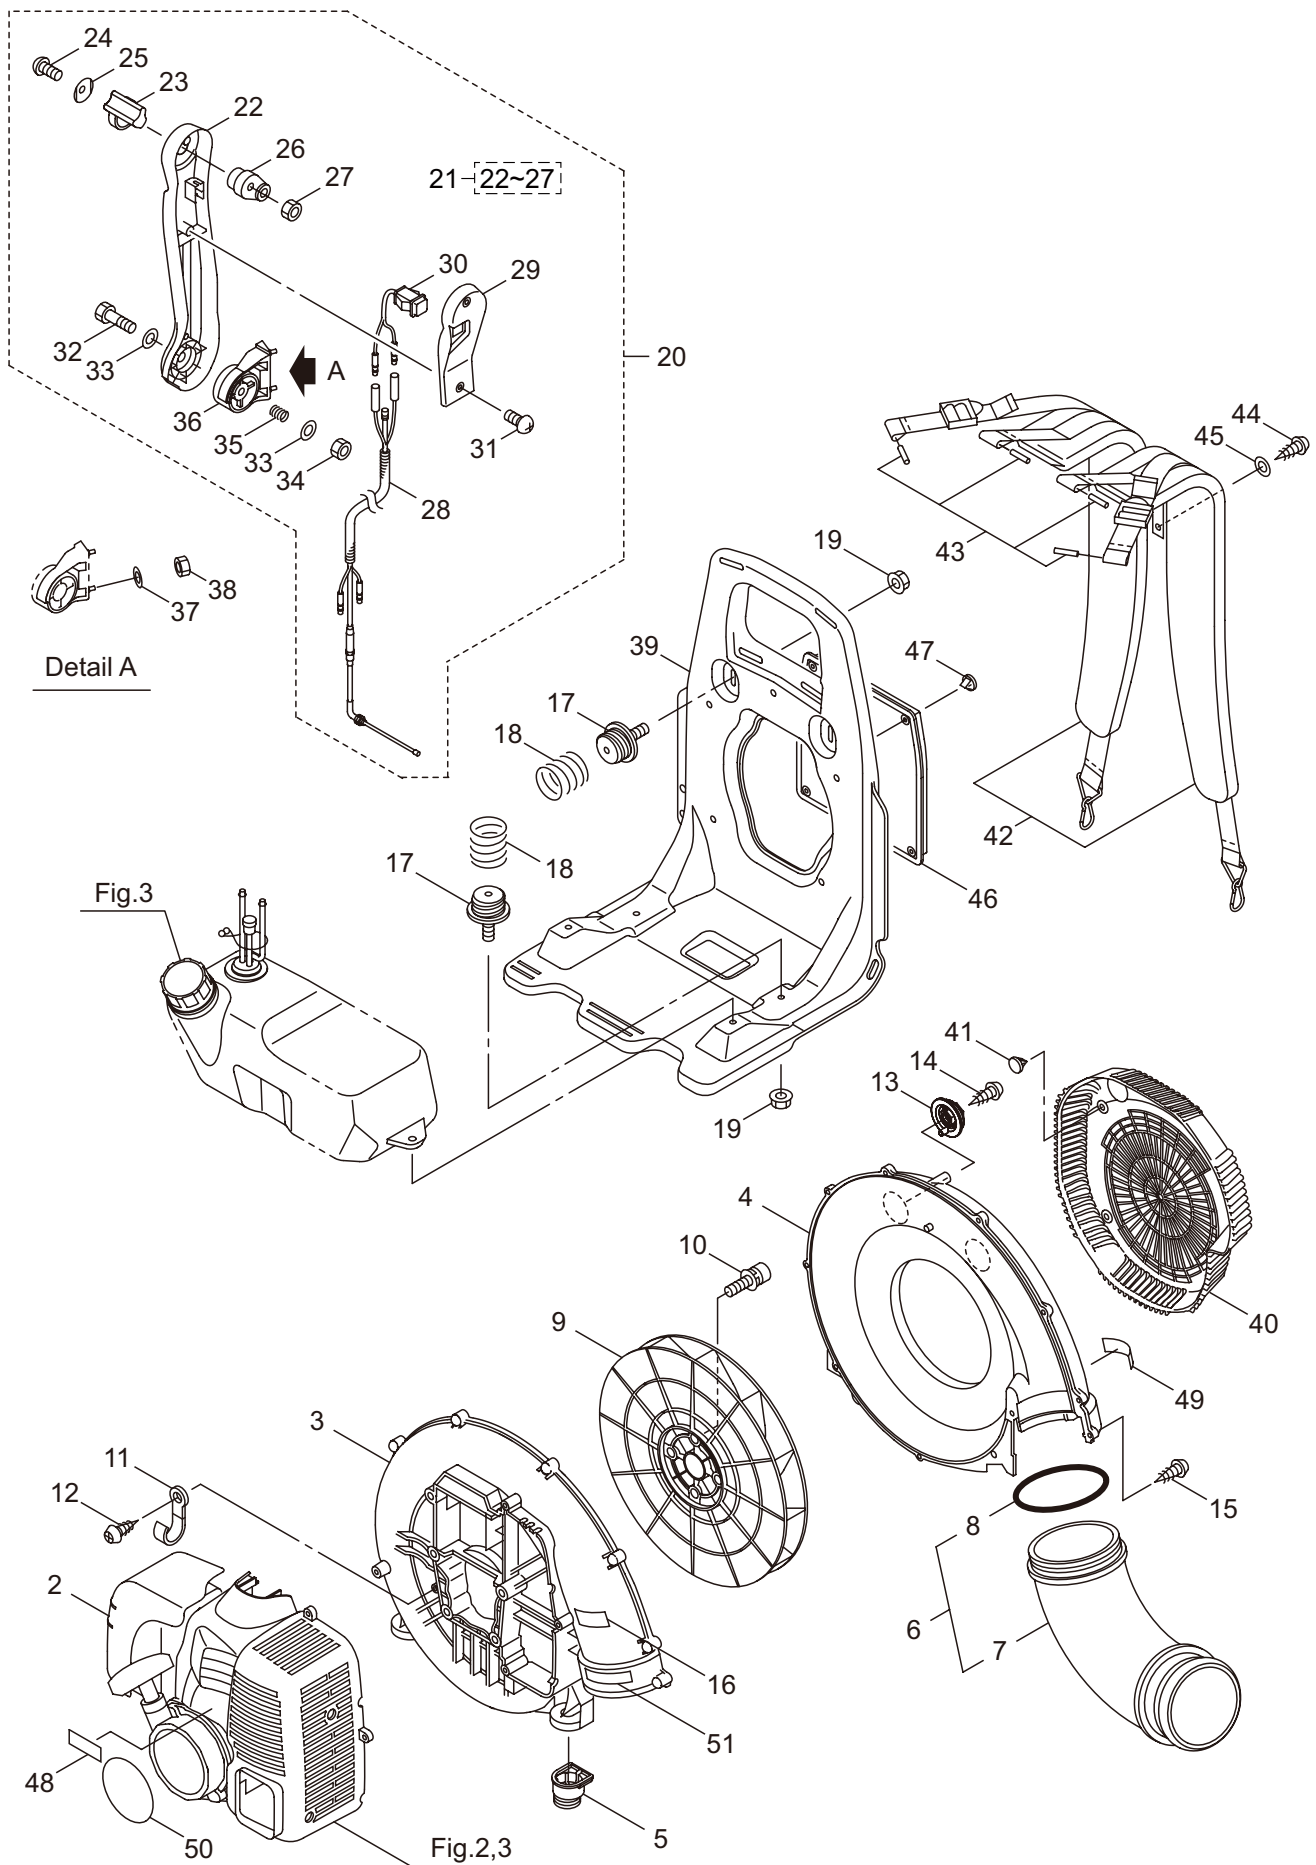

# PARTS LIST

### CONTENTS

1. FRAME & BLOWER .....	1
1. FRAME & BLOWER .....	3
2. ENGINE (Cylinder, Crankcase) .....	5
3. ENGINE (Carburetor, Fuel Tank) .....	9
4. ACCESSORIES .....	13
5. OPTIONAL PARTS .....	15

2021. 07.

P/N 525223

BL70-HA  
 1. FRAME & BLOWER

Ref. No.	Part No.	Part Name	Q'ty	Remarks
1-1	395884	BL70-HA	1	CE600/01
1-2	247930	Engine	1	
1-3	662413	Fan Case (E)	1	
1-4	662415	Fan Case (S)	1	
1-5	662416	Plug C	2	
1-6	661894	Elbow Pipe Ass'y	1	Incl.7,8
1-7	661895	Elbow Pipe	1	V95
1-8	275873	O-Ring	1	
1-9	275874	Fan	1	M6X25
1-10	275877	Cap Screw	4	
1-11	109051	Clamp	1	M5x10
1-12	082697	Tapping Screw	1	
1-13	275966	Plug B	2	
1-14	127295	Screw	2	
1-15	130420	Tapping Screw	11	
1-16	285188	Label	1	2.9-50L
1-17	275965	Plug A Comp	4	
1-18	275967	Spring	4	
1-19	127228	Nut	4	
1-20	663679	Throttle Ass'y	1	
1-21	275970	Arm Ass'y	1	Incl.22-27
1-22	277464	Arm	1	5x18
1-23	272721	Lever	1	
1-24	273211	Screw	1	
1-25	272724	Spring Washer	1	
1-26	277466	Link	1	M5
1-27	230662	Nut	1	
1-28	663680	Throttle Wire Ass'y	1	
1-29	663682	Arm Cover	1	
1-30	660684	Stop Switch Ass'y	1	
1-31	235679	Screw	2	M8x45
1-32	089976	Bolt	1	
1-33	550131	Washer	2	
1-34	107581	Nylon Nut	1	
1-35	278237	Spring	1	
1-36	275971	Holder	1	5.3x16xt1.6
1-37	127210	Washer	2	
1-38	560343	Nut	2	
1-39	275898	Flame	1	
1-40	662418	Guard	1	
1-41	100749	Fastener	5	#7
1-42	661897	Knapsack Band	1	M5x16(P-type)
1-43	660404	Rod	4	
1-44	127295	Screw	1	
1-45	127210	Washer	1	

BL70-HA  
 1. FRAME & BLOWER

Ref. No.	Part No.	Part Name	Q'ty	Remarks
1-46	276460	Cushion Pad	1	
1-47	100749	Fastener	4	#7
1-48	662560	Label	1	BL70-SP
1-49	663101	Label	1	
1-50	663108	Label	1	
1-51	266959	Label	1	Caution