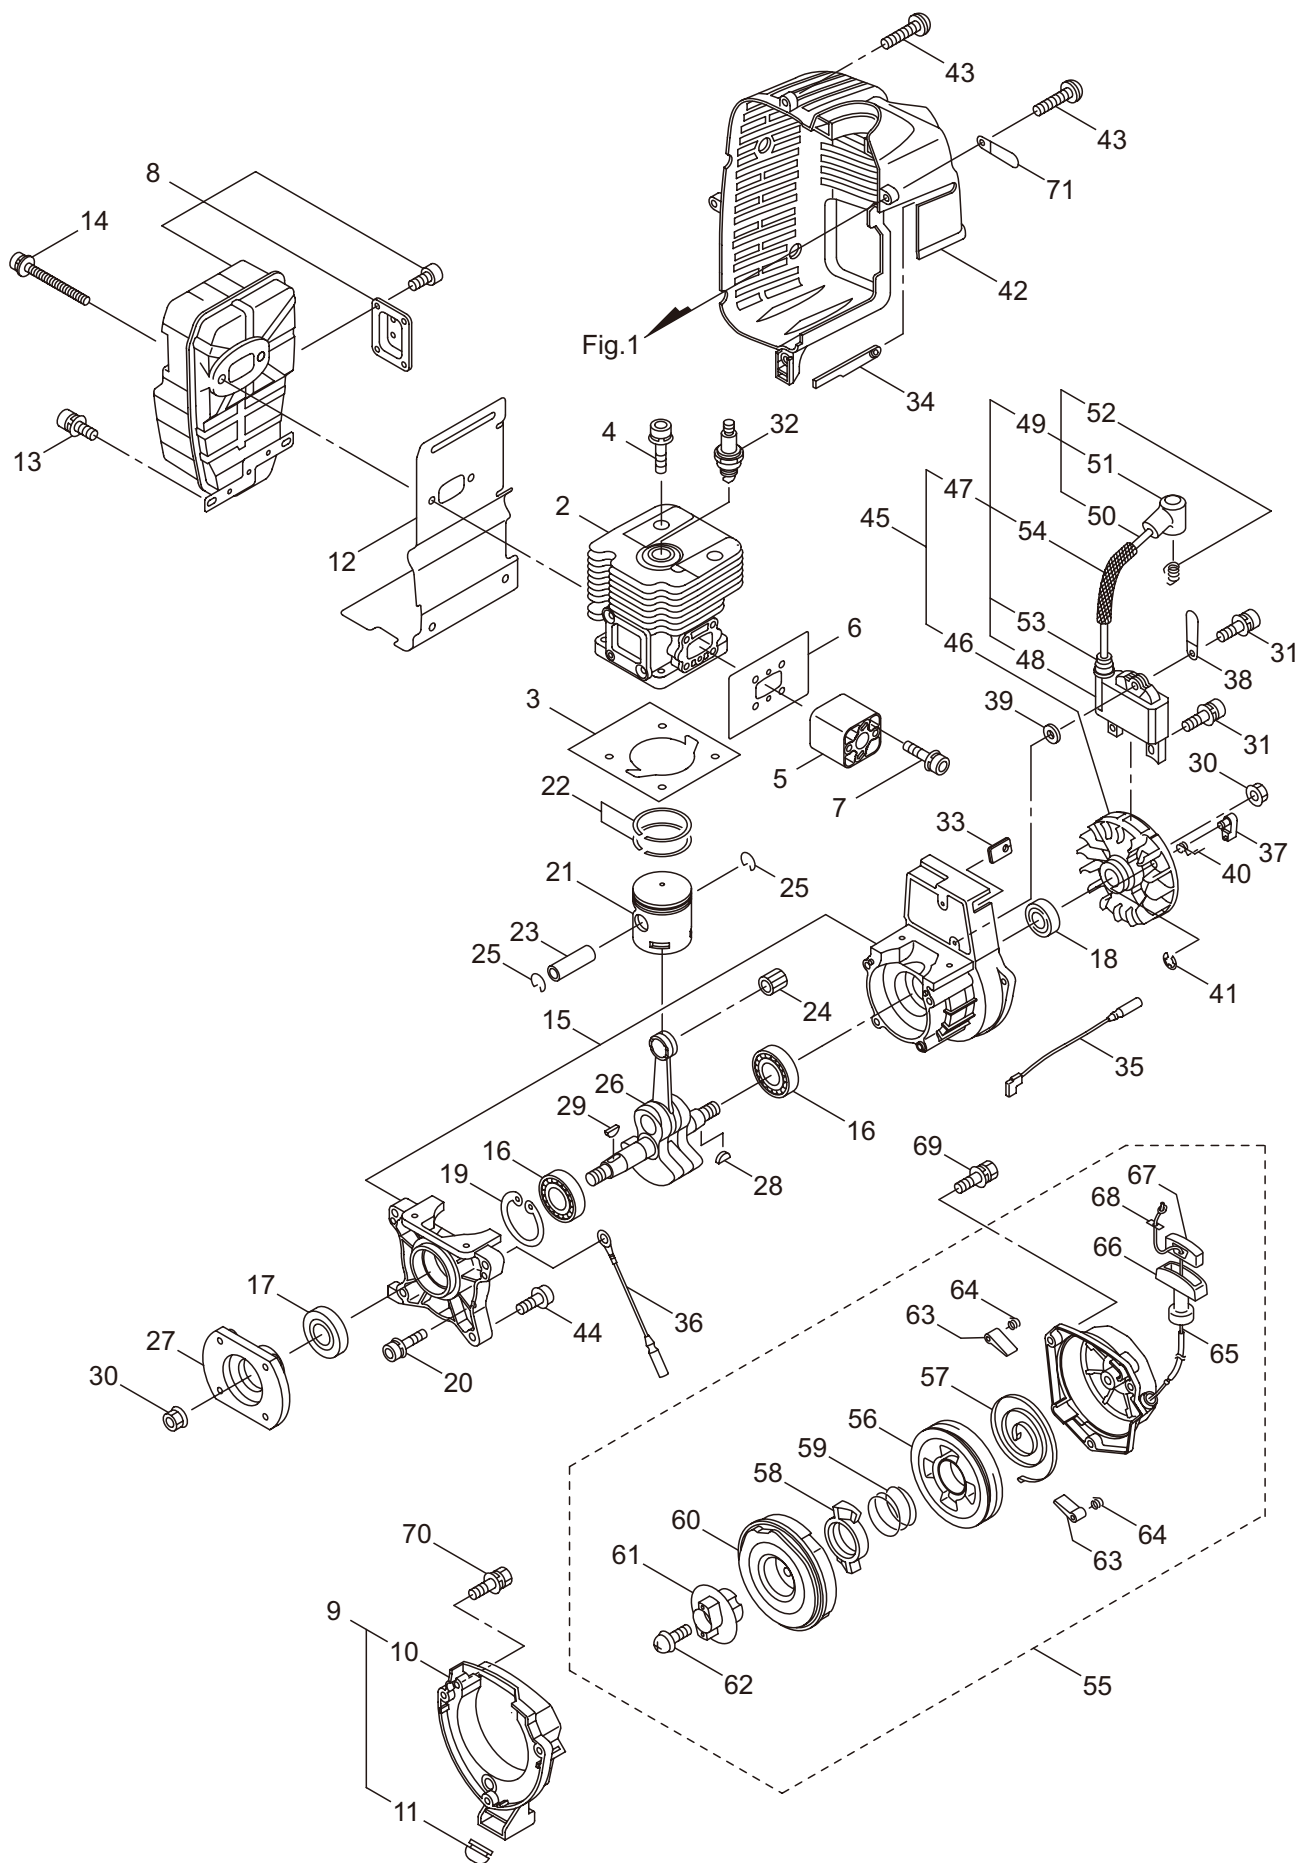

BL70-HA
2. ENGINE (Cylinder, Crankcase)

Ref. No.	Part No.	Part Name	Q'ty	Remarks
2-1	247930	Engine	1	CE600/01
2-2	279708	Cylinder Comp	1	
2-3	279737	Gasket	1	
2-4	261246	Cap Screw	4	M5x25
2-5	276109	Insulator	1	
2-6	276110	Gasket	1	
2-7	277832	Cap Screw	4	M5x30
2-8	247995	Muffler Ass'y	1	
2-9	279413	Adapter Ass'y	1	Incl.10,11
2-10	279026	Adapter	1	
2-11	288192	Grommet	1	
2-12	276111	Gasket	1	
2-13	261607	Cap Screw	2	M5x16
2-14	276154	Cap Screw	2	M6x70
2-15	279696	Crankcase	1	
2-16	276117	Bearing	2	
2-17	276118	Oil Seal	1	
2-18	262565	Oil Seal	1	ISCD15257
2-19	276119	Snap Ring	1	
2-20	234636	Cap Screw	4	M5x35
2-21	278872	Piston	1	
2-22	279736	Piston Ring	2	
2-23	278924	Piston Pin	1	
2-24	278471	Bearing, Needle	1	KBK12x15x14.3x5
2-25	276122	Cir Crip	2	
2-26	278873	Crankshaft/Conn.Rod Ass'y	1	
2-27	663401	Adapter	1	
2-28	261076	Woodruff Key	1	3x10
2-29	261076	Woodruff Key	1	3x10
2-30	276302	Nut	2	
2-31	281211	Cap Screw	2	M4x20
2-32	285982	Spark Plug	1	NGK BPM8Y
2-33	279721	Grommet	1	
2-34	279851	Grommet	1	
2-35	279575	Lead	1	
2-36	279576	Lead	1	
2-37	279069	Ratchet	2	
2-38	279636	Clamp	1	
2-39	289481	Spacer	2	
2-40	262637	Return Spring	2	
2-41	262638	E-Ring	2	
2-42	662559	Top Cover	1	
2-43	131523	Tapping Screw	4	M5x20
2-44	275877	Cap Screw	4	M6X25
2-45	246208	Magneto Ass'y	1	Incl.46-54