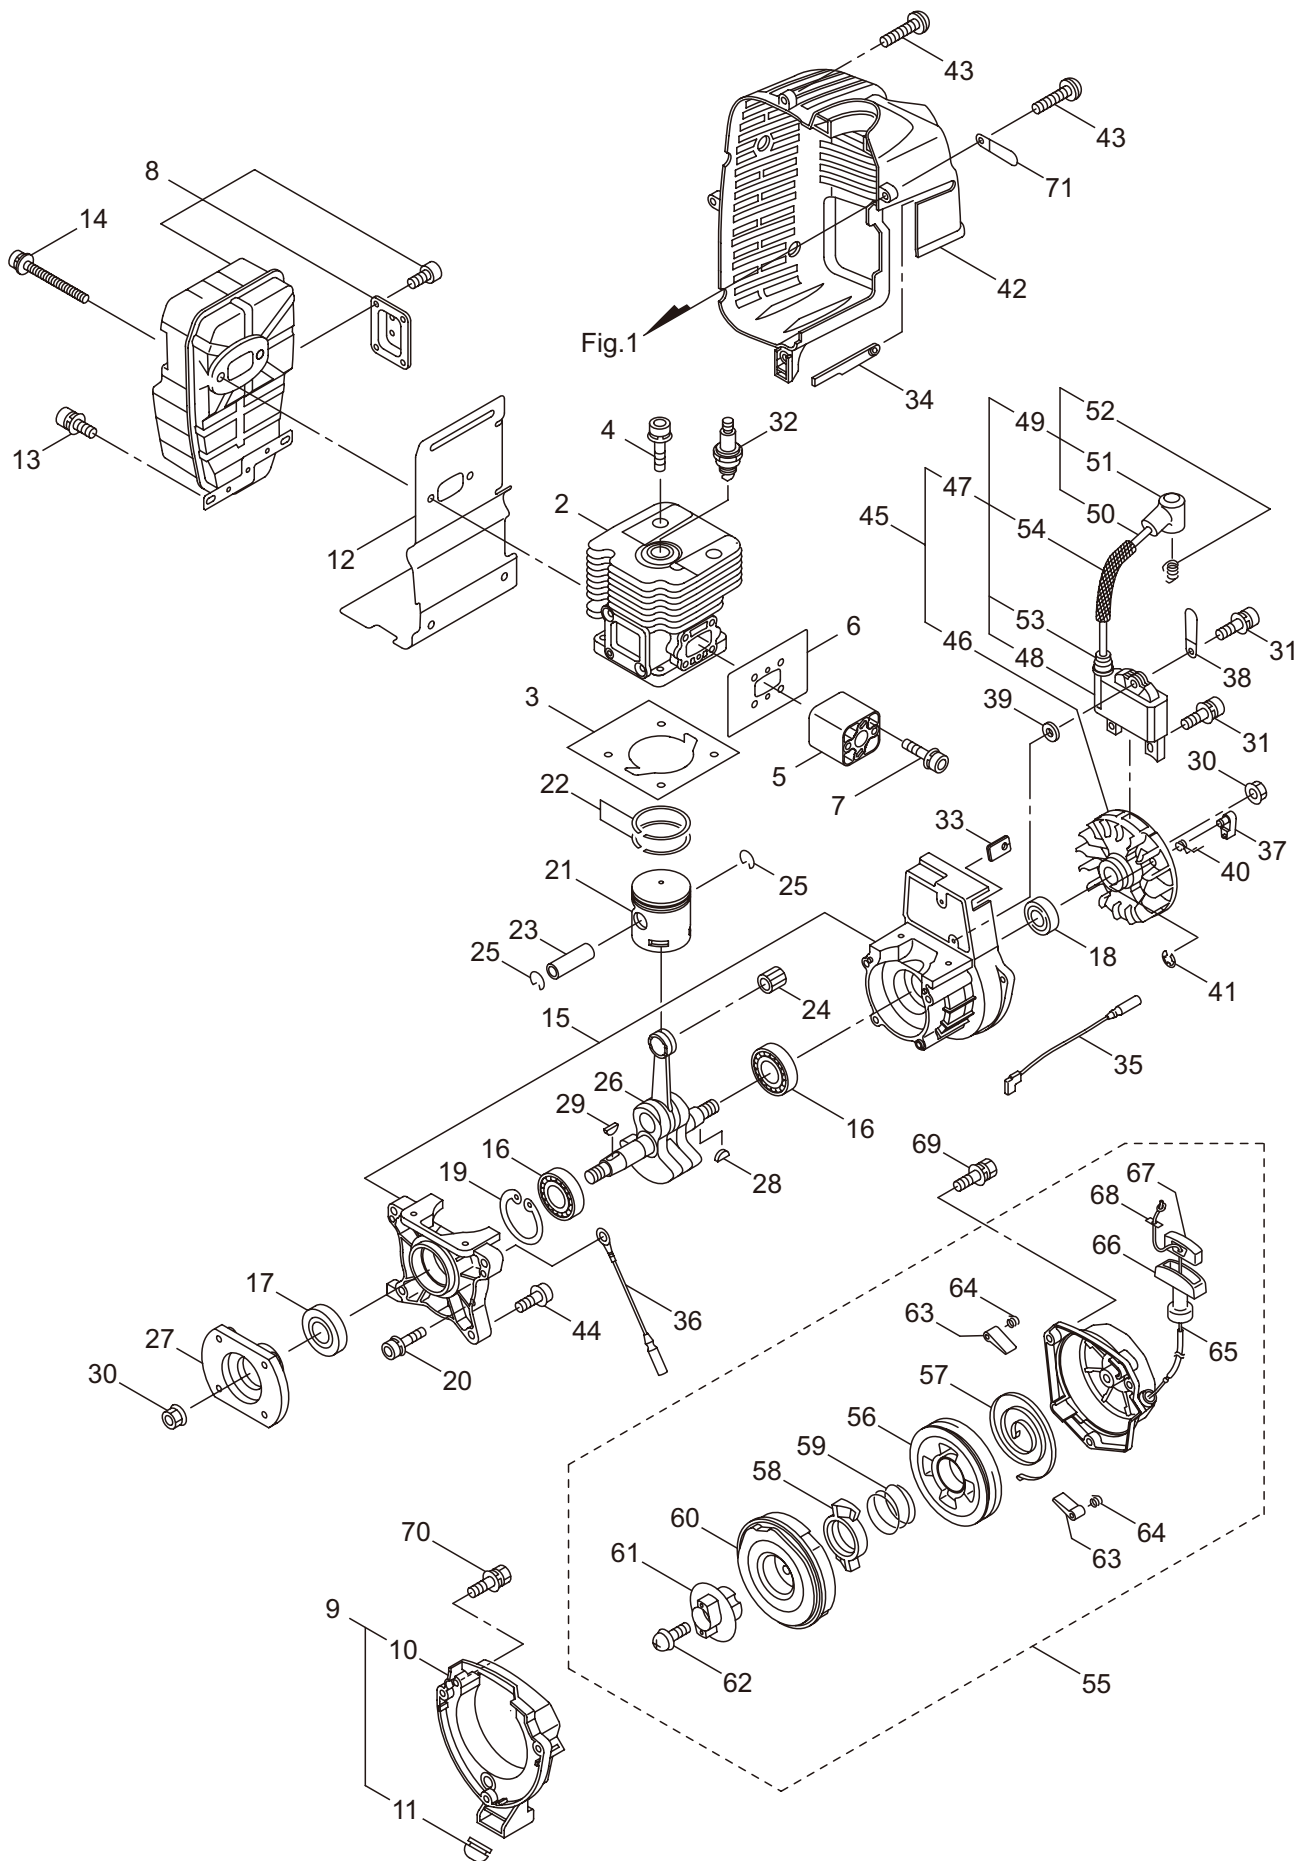

BL70-HA
2. ENGINE (Cylinder, Crankcase)

Ref. No.	Part No.	Part Name	Q'ty	Remarks
2-46	246209	Rotor/Fan	1	
2-47	279505	Ignition Coil Ass'y	1	Incl.48-54
2-48	246060	Coil	1	
2-49	246051	Spark Plug Wire Ass'y	1	Incl.50-52
2-50	246052	Spark Plug Wire	1	
2-51	283178	Plug Boot	1	
2-52	272805	Connector	1	
2-53	283271	Cap	1	
2-54	246053	Tube	1	
2-55	279023	Recoil Starter Ass'y	1	Incl.56-68
2-56	280994	Pulley	1	
2-57	280995	Spiral Spring	1	
2-58	280996	Pawl	1	
2-59	280997	Return Spring	1	
2-60	279366	Spring Comp	1	
2-61	280999	Plate	1	
2-62	281000	Set Screw	1	
2-63	281001	Pawl	2	
2-64	281002	Return Spring	2	
2-65	279862	Starter Rope	1	
2-66	262633	Starter Grip	1	
2-67	262981	Cap	1	
2-68	281005	Rope Stopper	1	
2-69	284985	Screw	3	M5x25
2-70	248474	Screw	3	M5x18
2-71	279636	Clamp	1