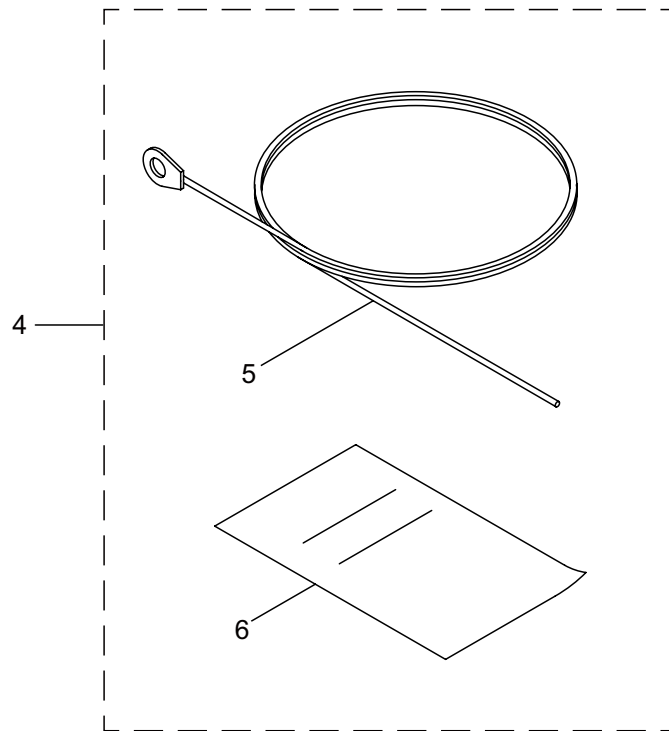

Ref. No.	Part No.	Part Name	Q'ty	Remarks
4-1	662555	Flexible Pipe	1	
4-2	127724	Pipe Ass'y	1	Incl.3,4
4-3	122395	Swivel Pipe	1	
4-4	122400	Straight Pipe	1	510L
4-5	663113	Grip Ass'y	1	Incl.6-14
4-6	275974	Grip (A)	1	
4-7	275976	Grip (B)	1	
4-8	235679	Screw	2	
4-9	662407	Band Ass'y	1	Incl.10,11
4-10	662408	Band (A)	1	
4-11	662410	Band (B)	1	
4-12	127298	Nut	1	M6
4-13	276459	Knob Bolt	1	M6x40
4-14	130420	Tapping Screw	1	M5x25
4-15	130207	Clamp Ass'y	1	#85
4-16	130208	Clamp Ass'y	1	#105
4-17	662598	Box Spanner	1	
4-18	662552	Instruction Manual	1	BL70

BL70-HA
5. OPTIONAL PARTS