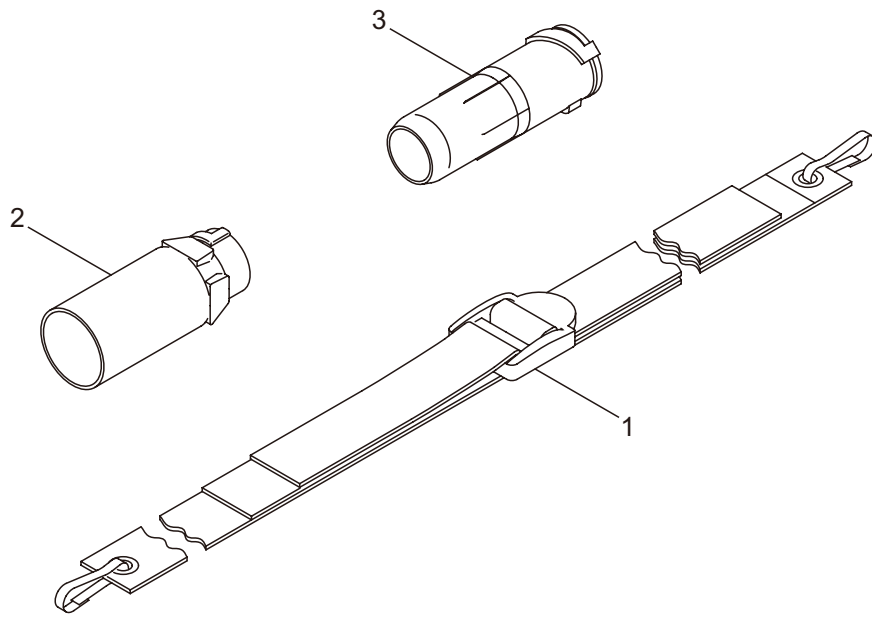

Ref. No.	Part No.	Part Name	Q'ty	Remarks
4-1	662555	Flexible Pipe	1	
4-2	127724	Pipe Ass'y	1	Incl.3,4
4-3	122395	Swivel Pipe	1	
4-4	122400	Straight Pipe	1	510L
4-5	663113	Grip Ass'y	1	Incl.6-14
4-6	275974	Grip (A)	1	
4-7	275976	Grip (B)	1	
4-8	235679	Screw	2	
4-9	662407	Band Ass'y	1	Incl.10,11
4-10	662408	Band (A)	1	
4-11	662410	Band (B)	1	
4-12	127298	Nut	1	M6
4-13	276459	Knob Bolt	1	M6x40
4-14	130420	Tapping Screw	1	M5x25
4-15	130207	Clamp Ass'y	1	#85
4-16	130208	Clamp Ass'y	1	#105
4-17	662598	Box Spanner	1	
4-18	662552	Instruction Manual	1	BL70

BL70-HA
5. OPTIONAL PARTS