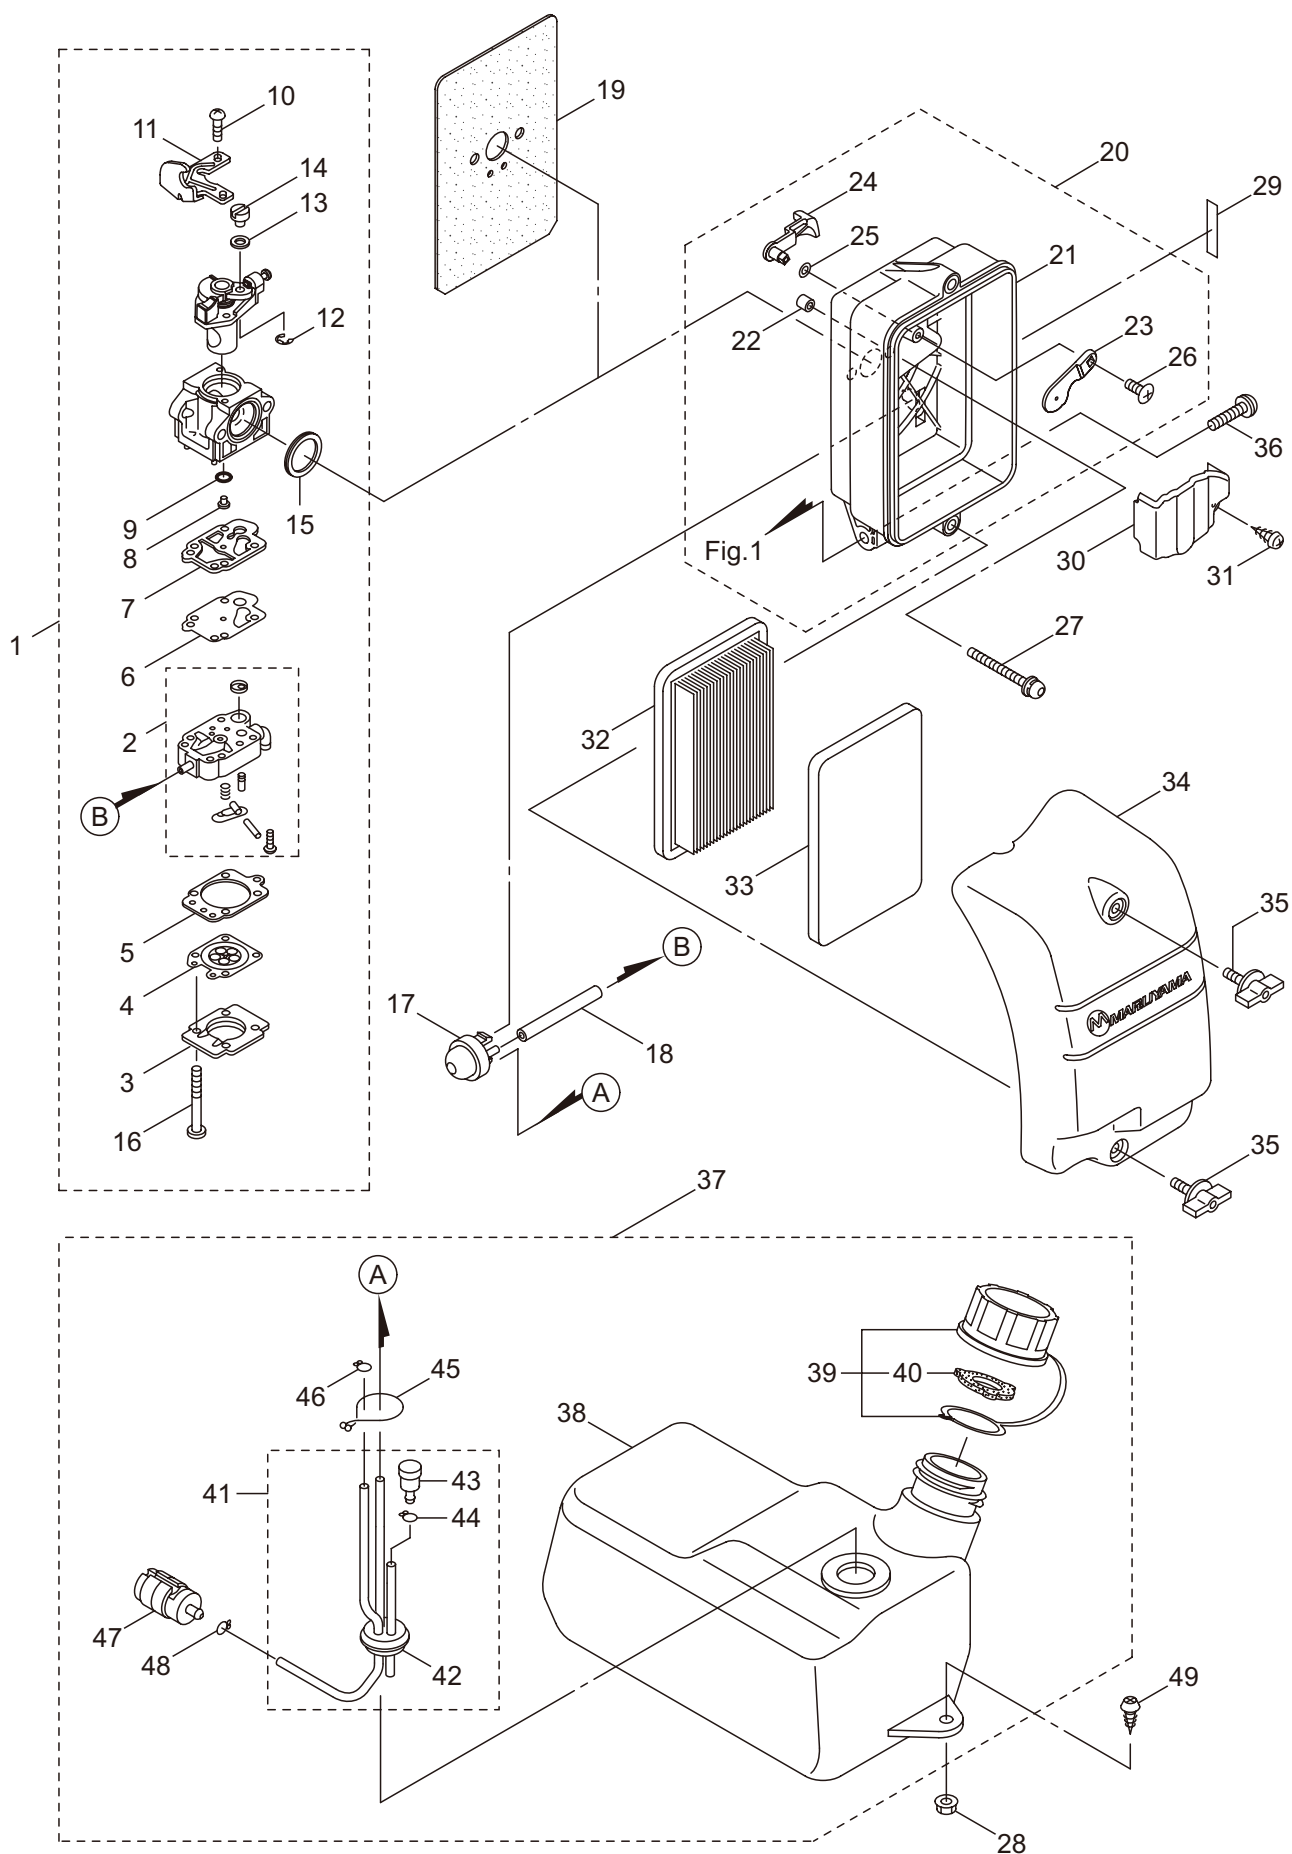

BL70-HA

3. ENGINE (Carburetor, Fuel Tank)

Ref. No.	Part No.	Part Name	Q'ty	Remarks
3-1	248002	Carburetor Ass'y	1	Incl.2-16
3-2	283124	Pump Body	1	
3-3	263726	Cover Plate	1	
3-4	283905	Diaphragm, Meterring	1	
3-5	263727	Gasket	1	
3-6	262994	Diaphragm,Fuel Pump	1	
3-7	282576	Gasket	1	
3-8	248368	Jet	1	
3-9	261871	O-Ring	1	
3-10	261875	Screw	2	
3-11	248327	Bracket	1	
3-12	261876	E-Ring	1	
3-13	264678	Washer	1	
3-14	261658	Swivel	1	
3-15	261657	Packing	1	
3-16	263737	Screw	4	Incl.21-26
3-17	282299	Pump	1	
3-18	279029	Pipe	1	
3-19	276134	Gasket	1	
3-20	248004	Air Filter Case Ass'y	1	
3-21	248005	Air Filter Case	1	6.4x11x0.15
3-22	248006	Sleeve	2	
3-23	248007	Valve	1	
3-24	248008	Lever	1	
3-25	284816	Washer	1	
3-26	269032	Screw	1	M5x55 M6
3-27	274106	Cap Screw	2	
3-28	125277	Nut	2	
3-29	277762	Label	1	
3-30	248009	Plate	1	
3-31	248393	Screw	1	3.5x14
3-32	248010	Element	1	
3-33	248011	Air Cleaner	1	
3-34	248013	Cleaner Cover	1	
3-35	279350	Knob	2	
3-36	131523	Tapping Screw	1	M5x20 Incl.38-48
3-37	663628	Fuel Tank Ass'y	1	
3-38	275903	Fuel Tank	1	
3-39	131319	Tank Cap Ass'y	1	
3-40	287058	Gasket	1	
3-41	663792	Fuel Pipe Ass'y	1	Incl.42-44
3-42	268065	Grommet	1	
3-43	261590	Breather	1	
3-44	261117	Clip	1	
3-45	131328	Clamp	1