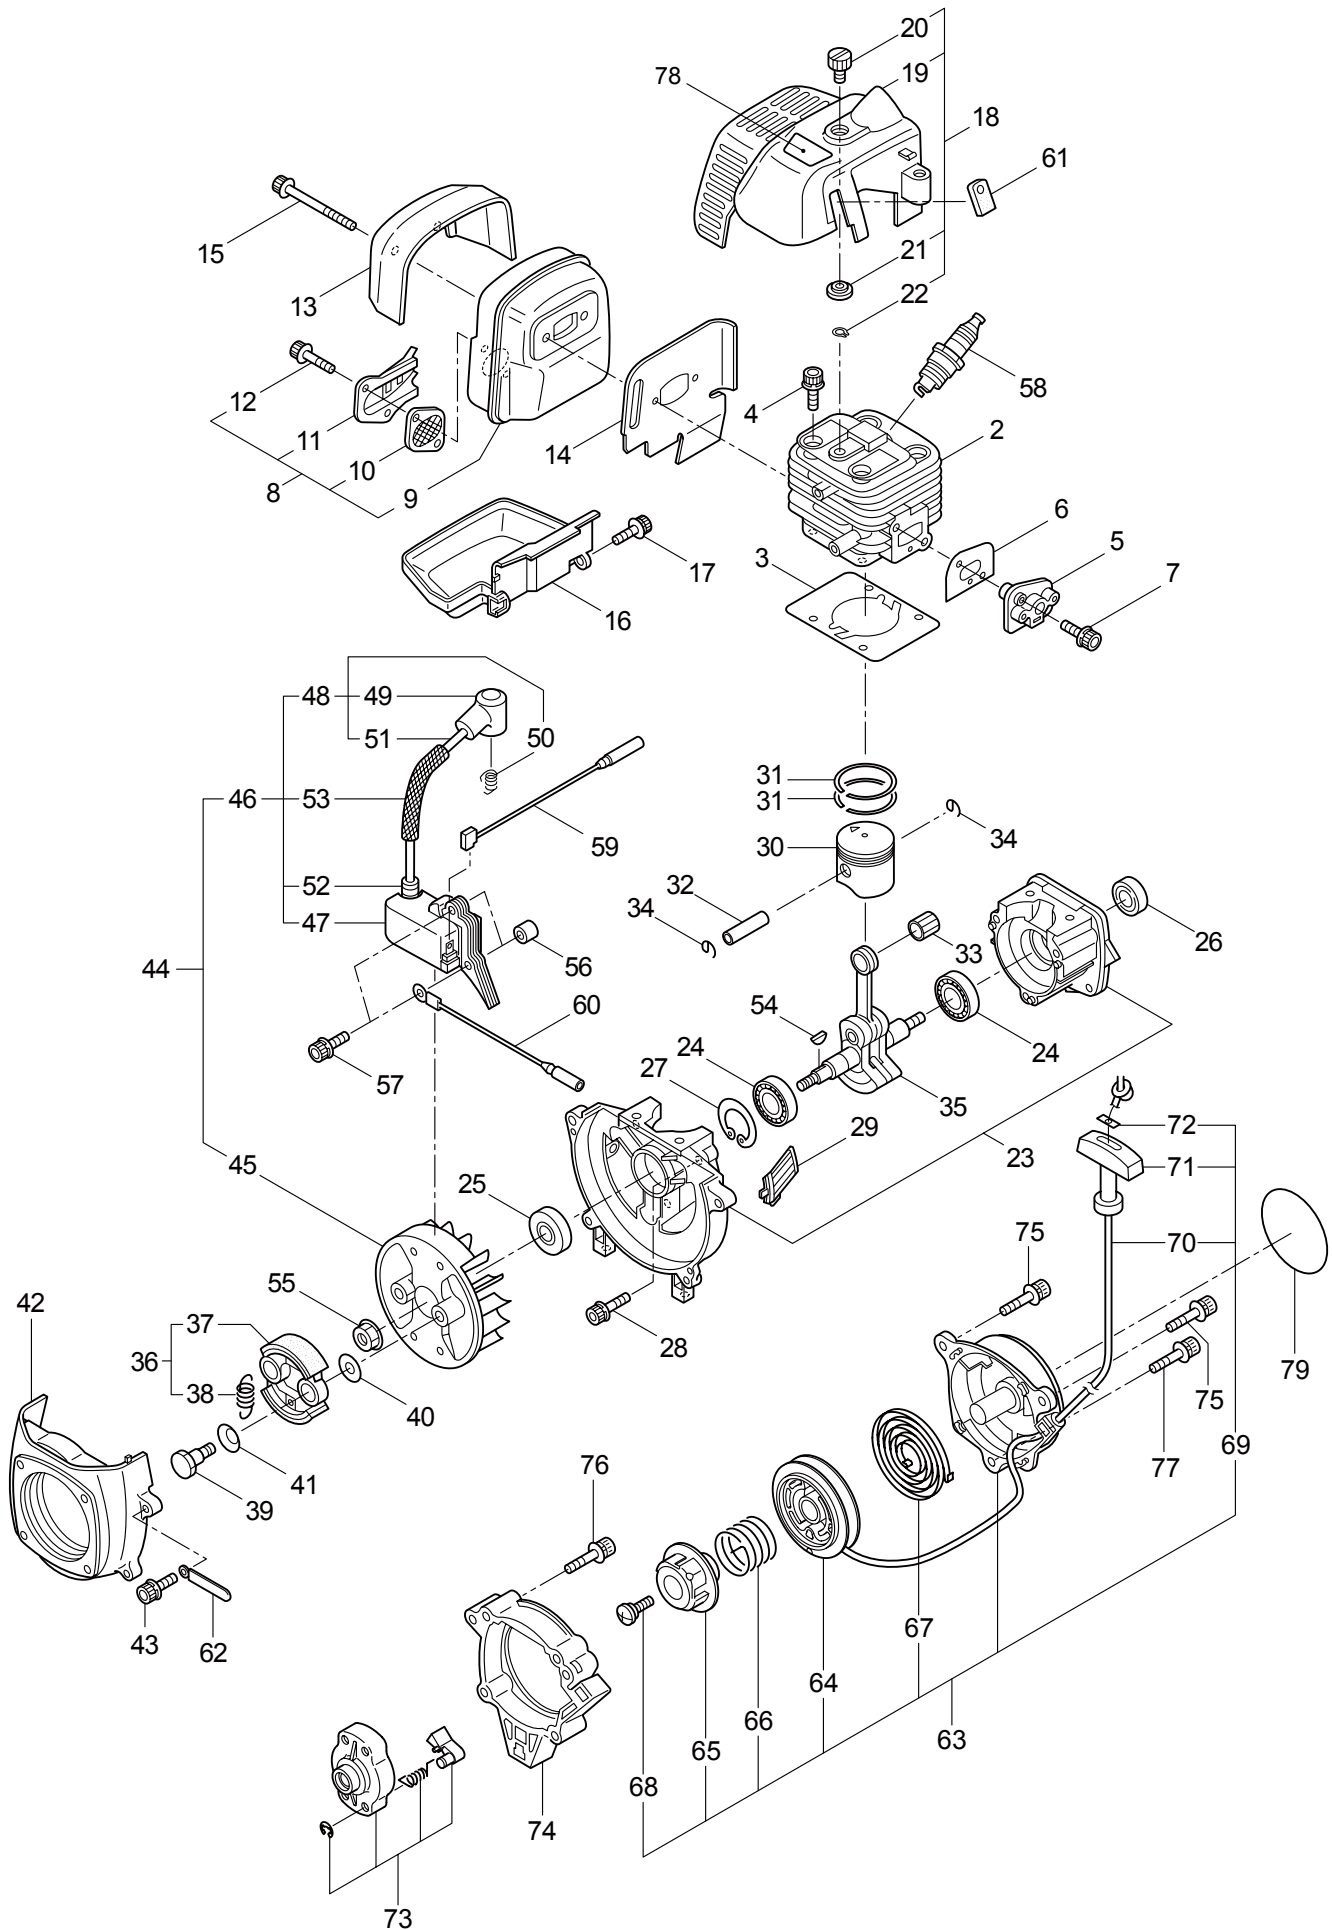

2.EHT2321DSL  
BLADE

1-2-59

Ref. No.	Part No.	Part Name	Q'ty	Remarks
2-46	634569	Casing (B)	1	
2-47	631750	Washer	1	6x15xt2
2-48	631770	Screw	1	M6x12
2-49	643722	Screw	2	M4x10
2-50	631777	Cap Screw	1	M5x12
2-51	631778	Cap Screw	1	M5x25
2-52	631779	Joint	1	
2-53	631780	Gear Shaft (B)	1	
2-54	631781	Bearing	2	#6900RS
2-55	631772	Snap Ring	1	RTW22
2-56	631782	Gear	1	L2
2-57	631755	Snap Ring	1	ETW6
2-58	631783	Packing	1	
2-59	643721	Plate 135	1	

### 3. EHT2321DSL ENGINE

Ref. No.	Part No.	Part Name	Q'ty	Remarks
3-46	281705	Ignition Coil Ass'y	1	Incl.47-53
3-47	281706	Coil	1	
3-48	281707	Spark Plug Wire Ass'y	1	Incl.49-51
3-49	261074	Plug Boot	1	
3-50	261075	Connector	1	
3-51	281709	Spark Plug Wire	1	
3-52	261072	Cap	1	
3-53	268584	Insulator	1	140L
3-54	261076	Woodruff Key	1	3x10
3-55	261417	Nut,Rotor	1	M8
3-56	280381	Spacer	2	
3-57	261256	Cap Screw	2	M4x25
3-58	261200	Spark Plug	1	NGK BPM6Y
3-59	263804	Wire,Coil Ground	1	
3-60	268044	Lead	1	
3-61	269189	Grommet	1	
3-62	264588	Clamp	1	
3-63	283477	Recoil Ass'y	1	Incl.64-72
3-64	283504	Reel	1	
3-65	283505	Cam Plate	1	
3-66	283506	Spring	1	
3-67	280931	Spiral Spring	1	
3-68	267213	Screw	1	
3-69	283578	Stater Rope Ass'y	1	Incl.70-72
3-70	283579	Stater Rope	1	
3-71	261725	Starter Grip	1	
3-72	283511	Rope Stopper	1	
3-73	283575	Starter Pawl Ass'y	1	
3-74	284698	Adapter Ass'y	1	
3-75	283391	Cap Screw	2	M4x20
3-76	265726	Cap Screw	4	M4x16
3-77	282096	Cap Screw	1	M4x16
3-78	282558	Label	1	
3-79	282340	Label	1	CER230