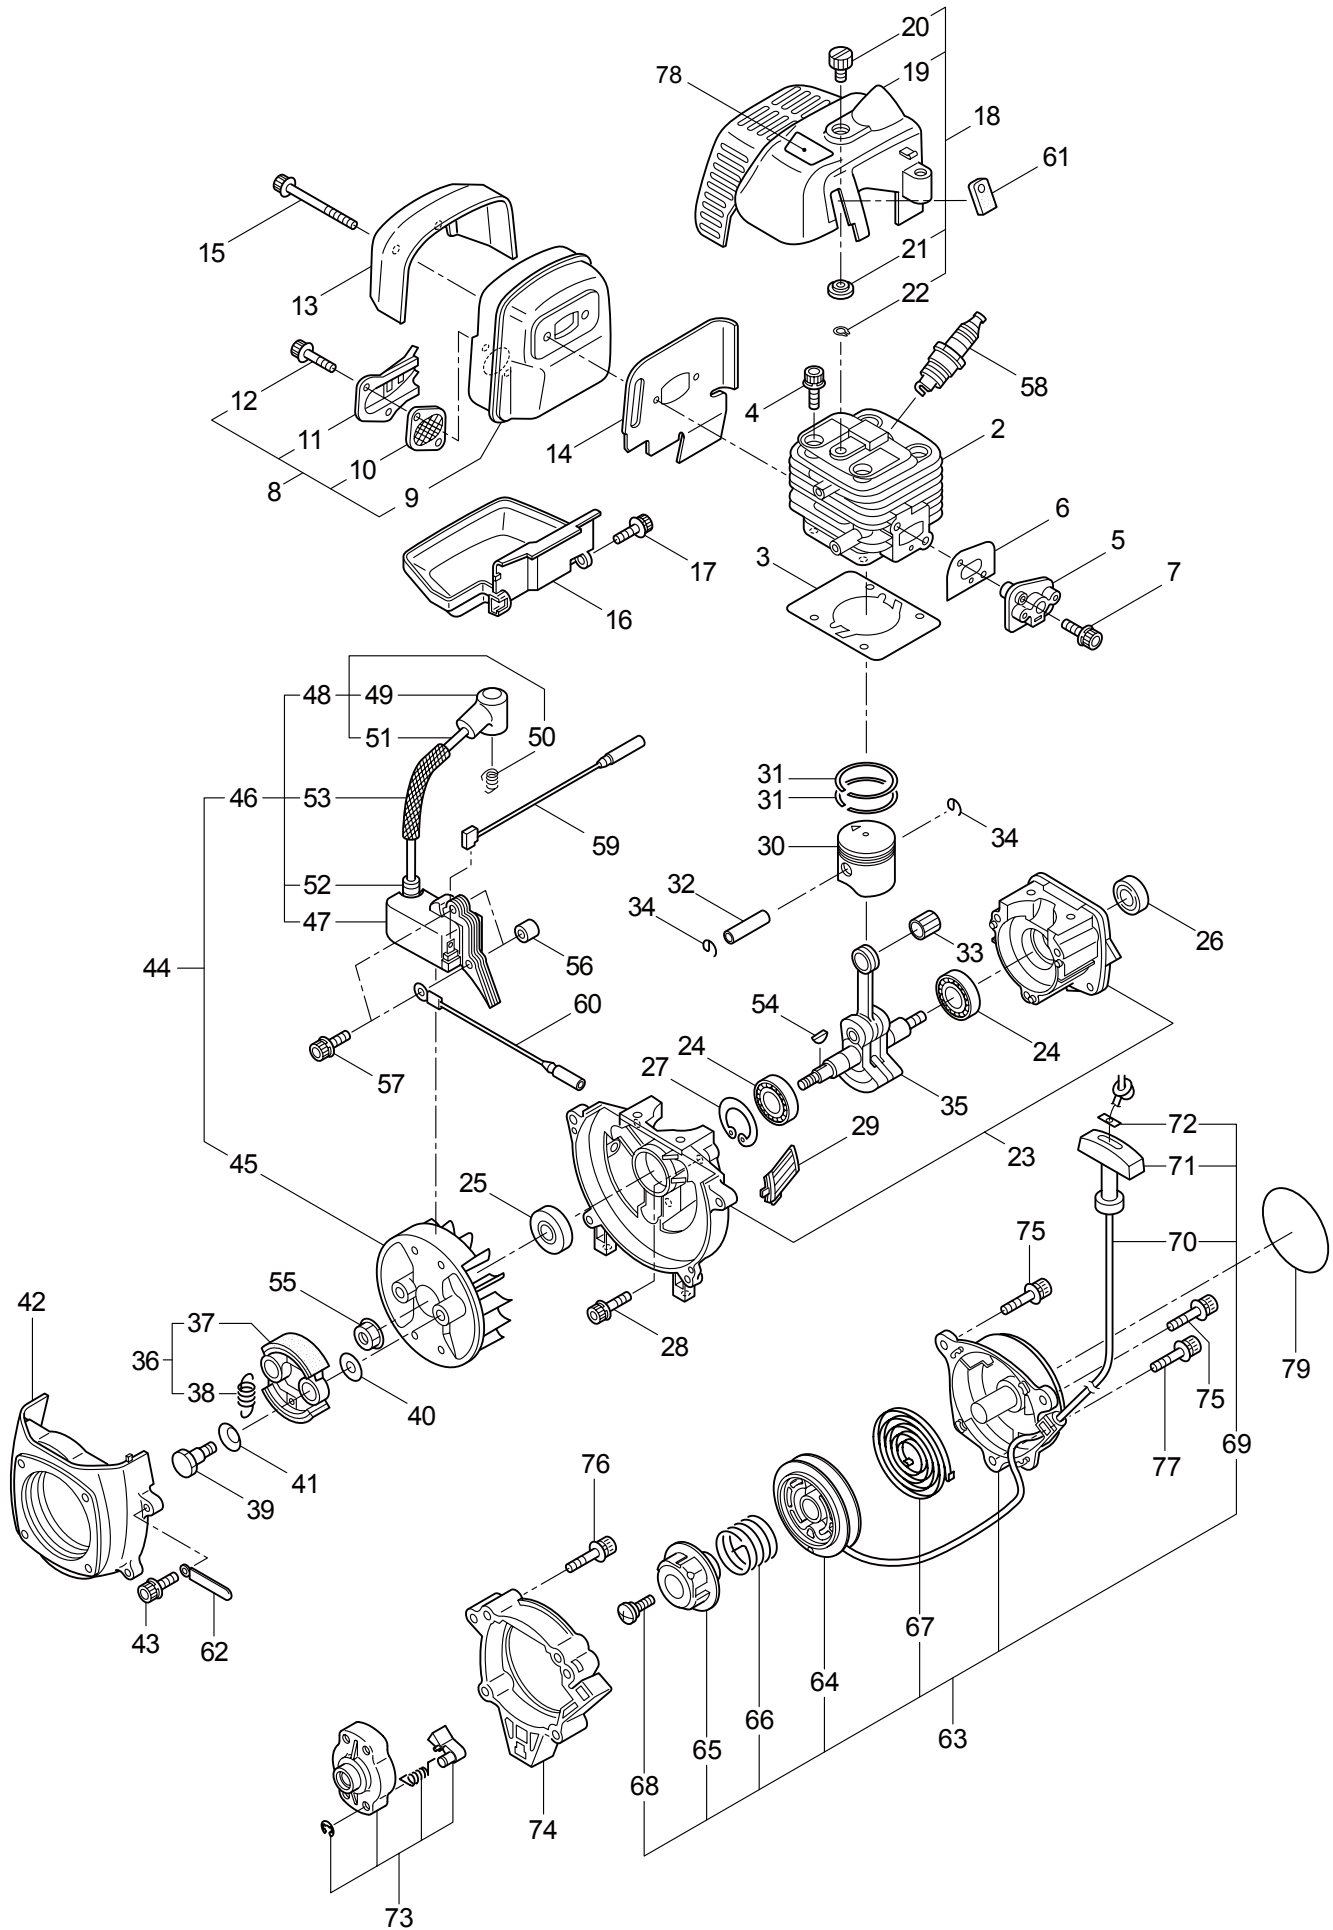

3. EHT2321DSL ENGINE

Ref. No.	Part No.	Part Name	Q'ty	Remarks
3-2	282165	Cylinder	1	
3-3	282339	Gasket	1	
3-4	261250	Cap Screw	4	M5x20
3-5	269144	Insulator	1	New gasket required
3-6	267049	Gasket	1	
3-7	265924	Cap Screw	2	M5x25
3-8	282208	Muffler Ass'y	1	Incl.9-12
3-9	282209	Muffler Comp.	1	
3-10	267056	Spark Arrester	1	
3-11	268171	Muffler Tail	1	
3-12	265107	Cap Screw	2	M4x10
3-13	268461	Holder	1	
3-14	281440	Gasket	1	
3-15	266402	Cap Screw	2	M5x55
3-16	281446	Under Cover	1	
3-17	267191	Cap Screw	1	M5x16
3-18	281716	Top Cover Ass'y	1	Incl.19-22
3-19	281444	Top Cover	1	
3-20	261018	Knob	1	
3-21	261020	Spacer	1	
3-22	261734	Snap Ring	1	#5
3-23	268026	Crankcase	1	
3-24	280488	Bearing	2	PPL 6001
3-25	261492	Oil Seal	1	ISCD12287
3-26	261386	Oil Seal	1	ISCD12227
3-27	055185	Snap Ring	1	#28
3-28	261612	Cap Screw	3	M5x30
3-29	281442	Screen	1	
3-30	268032	Piston	1	
3-31	282177	Piston Ring	2	
3-32	261036	Piston Pin	1	
3-33	263957	Bearing, Needle	1	KTV81112EG01 B2
3-34	261576	Clip,Piston	2	
3-35	268187	Crankshaft/Conn.Rod Ass'y	1	
3-36	267327	Clutch Ass'y	1	Incl.37,38
3-37	267342	Clutch Shoe	2	(2)required
3-38	267345	Spring,Clutch	1	
3-39	264505	Bolt	2	
3-40	261189	Washer	2	6x16.5xt1.2
3-41	261777	Wave Washer	2	
3-42	281443	Fan Cover	1	
3-43	261250	Cap Screw	4	M5x20
3-44	281704	Magneto Ass'y	1	Incl.45-53
3-45	268039	Rotor/Fan	1