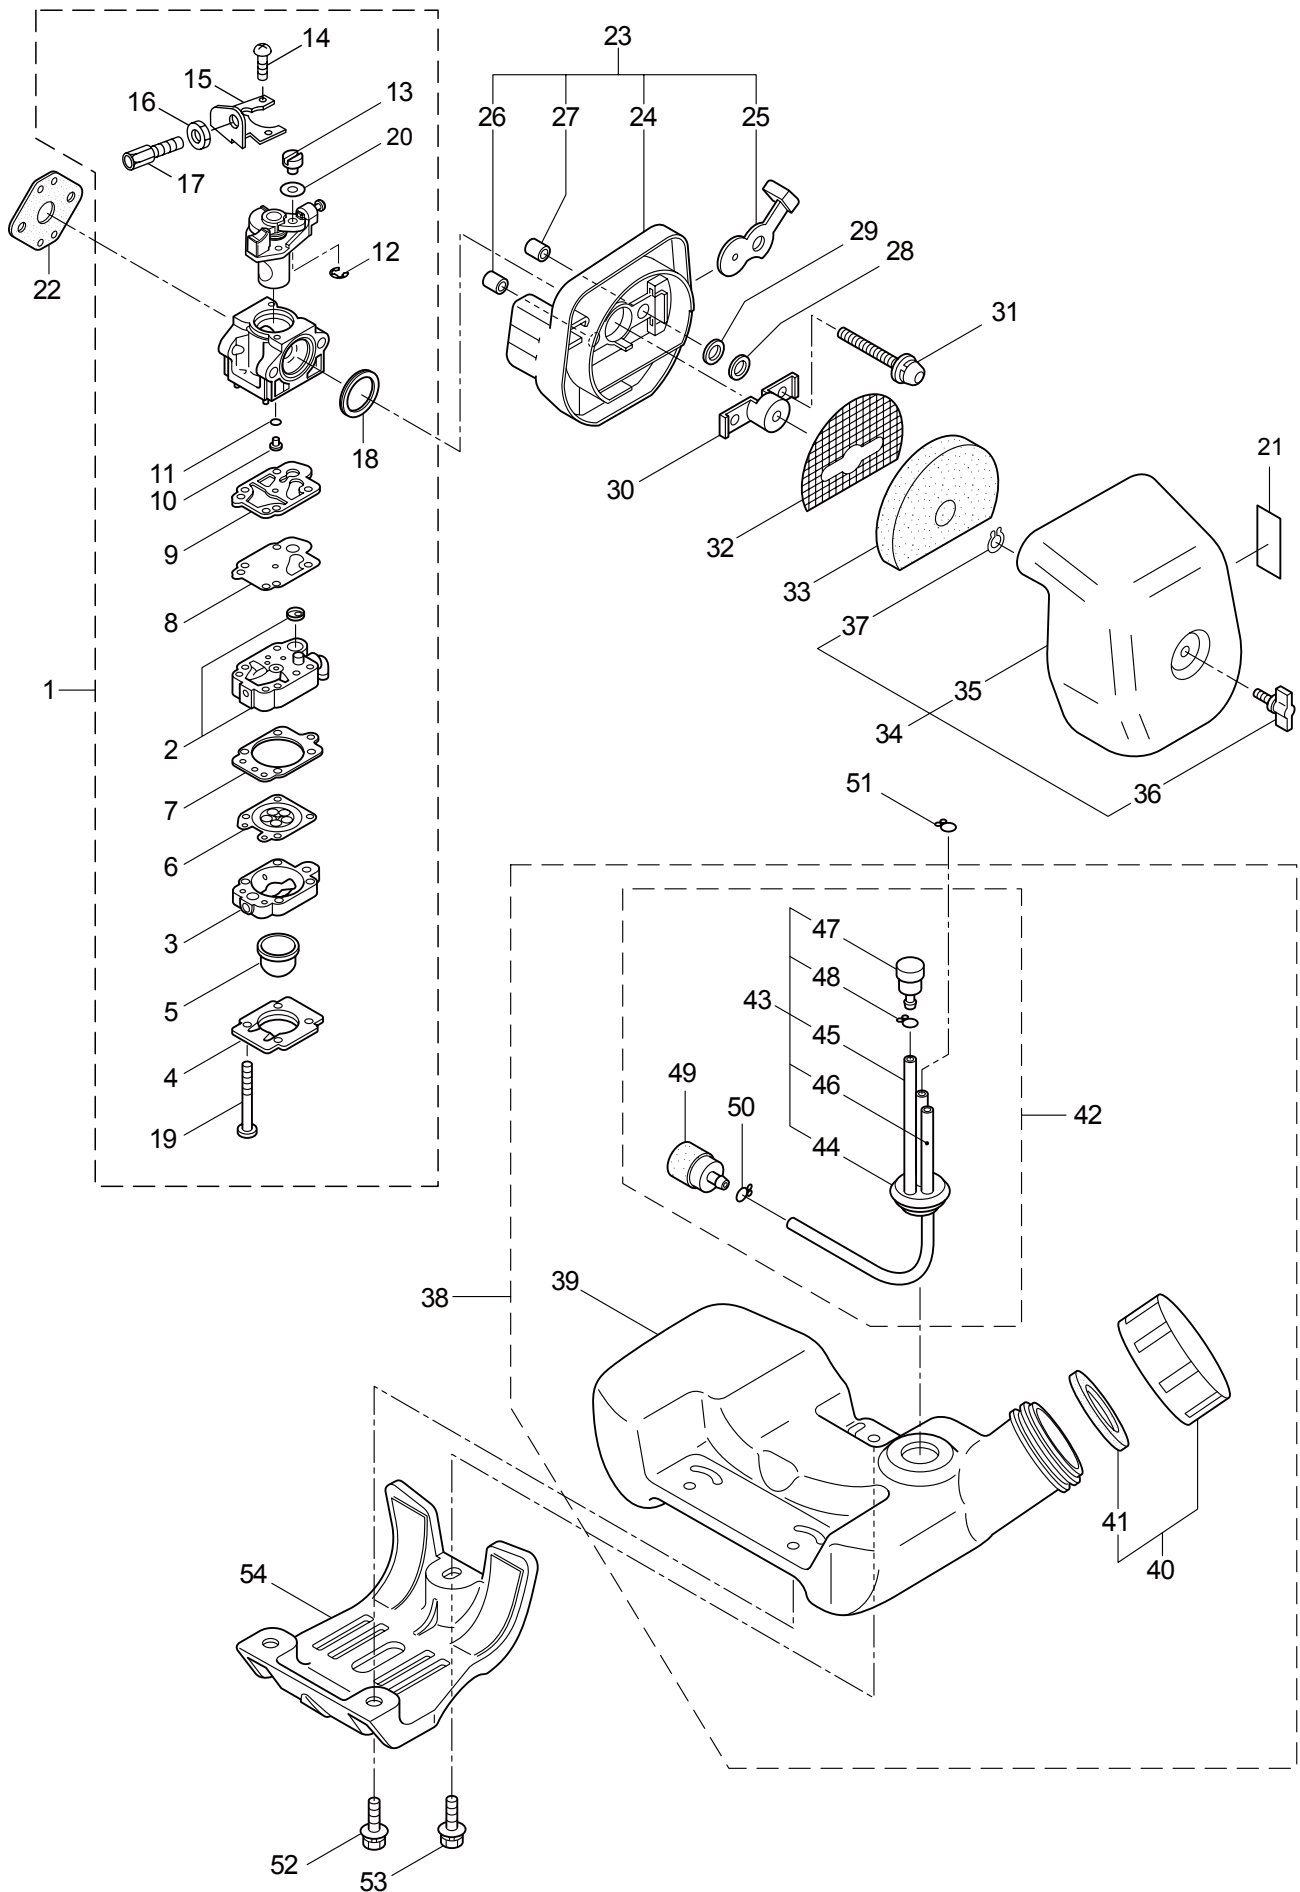

4. EHT2321DSL
CARBURETOR, FUEL TANK

Ref. No.	Part No.	Part Name	Q'ty	Remarks
4-1	282331	Carbuletor Ass'y	1	Incl.2-20
4-2	264155	Pump Body	1	
4-3	262991	Purge Body	1	
4-4	262992	Cover Plate	1	
4-5	261874	Primer Bulb	1	
4-6	283905	Diaphragm, Meterring	1	
4-7	262993	Gasket	1	
4-8	262994	Diaphragm,Fuel Pump	1	
4-9	282576	Gasket	1	
4-10	268574	Main Jet	1	
4-11	261871	O-Ring	1	
4-12	261876	E-Ring	1	
4-13	261658	Swivel	1	
4-14	261875	Screw	2	
4-15	264677	Bracket	1	
4-16	261878	Nut	1	
4-17	263994	Adapter	1	
4-18	261657	Packing	1	
4-19	262996	Screw	4	
4-20	264678	Washer	1	
4-21	261352	Label	1	Choke
4-22	261864	Gasket	1	
4-23	268055	Air Filter Case Ass'y	1	Incl.24-27
4-24	268056	Air Filter Case	1	
4-25	268057	Valve	1	
4-26	268157	Sleeve	1	5.5x7.1x6L
4-27	268412	Sleeve	1	5.5x7.1x6.6L
4-28	263345	Packing	1	7.2x11xt1.3
4-29	263942	Washer	1	7.2x12xt0.15
4-30	263815	Stay	1	
4-31	264016	Cap Screw	2	M5x60
4-32	265026	Screen	1	
4-33	265027	Foam Element	1	
4-34	268058	Air Filter Cover Ass'y	1	Incl.35-37
4-35	268059	Air Filter Cover	1	
4-36	281438	Knob	1	
4-37	261734	Snap Ring	1	#5
4-38	281711	Fuel Tank Ass'y	1	Incl.39-50
4-39	281445	Fuel Tank	1	
4-40	269201	Fuel Tank Cap Ass'y	1	Incl.41
4-41	269377	Gasket	1	
4-42	282334	Fuel Pipe Pick-up Ass'y	1	Incl.43-50
4-43	282335	Fuel Pipe Ass'y	1	Incl.44-48
4-44	268065	Grommet	1	
4-45	282337	Return Pipe	1