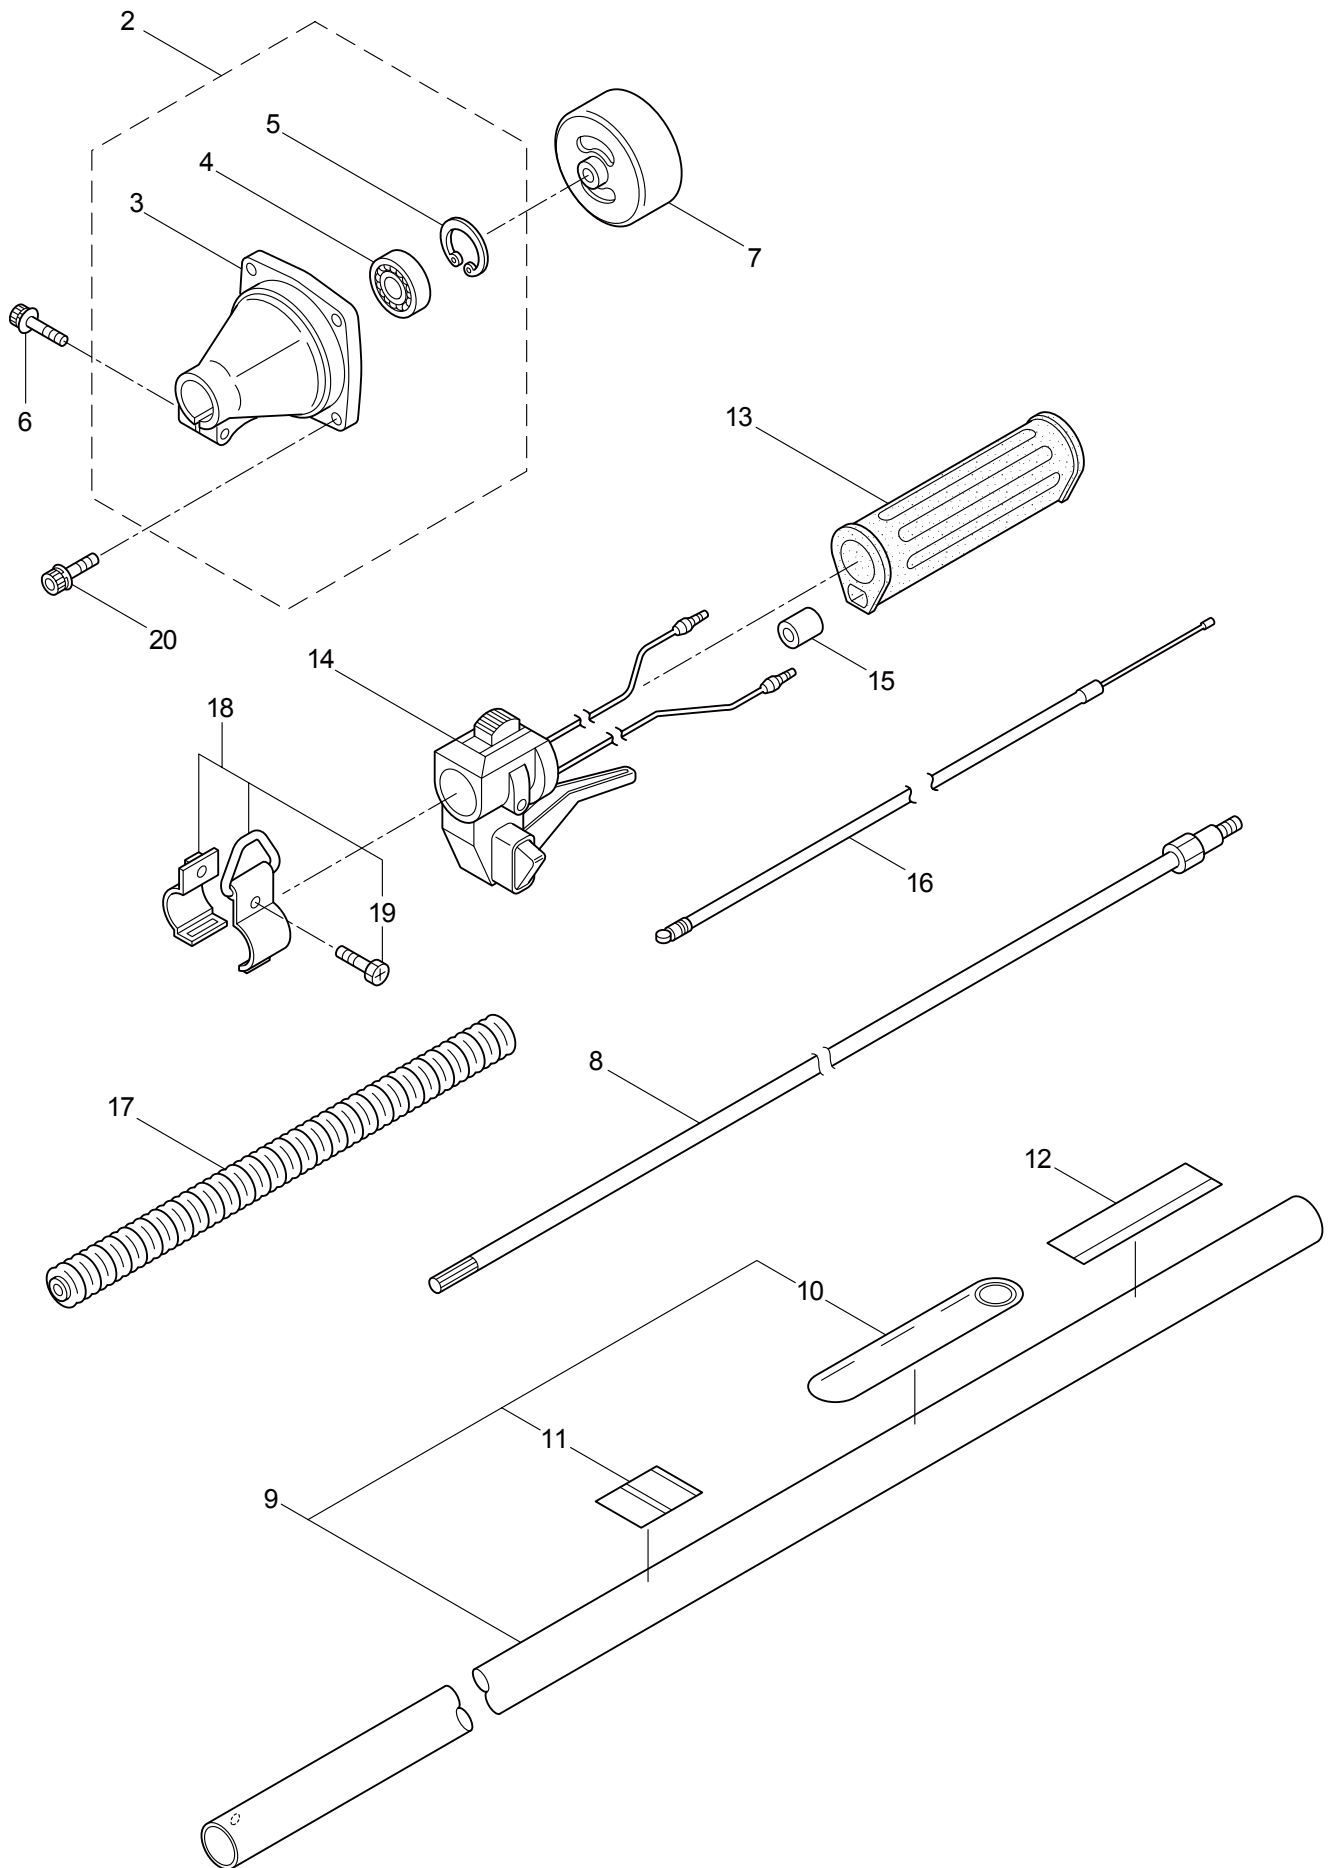

1. EHT2321DSL
DRIVESHAFT

Ref. No.	Part No.	Part Name	Q'ty	Remarks
1-2	219602	Clutch Case Ass'y	1	Incl.3-5
1-3	219465	Clutch Case	1	
1-4	016405	Bearing	1	#6200ZZ
1-5	013825	Snap Ring	1	#30
1-6	261246	Cap Screw	1	M5x25
1-7	054677	Clutch Drum	1	
1-8	224644	Driveshaft Ass'y	1	
1-9	226562	Driveshaft Tube Ass'y	1	Incl.10,11
1-10	221501	Label	1	Warning
1-11	217879	Label	1	Warning
1-12	228247	Label	1	EHT2321DSL
1-13	215532	Shaft Grip	2	
1-14	221465	Throttle Trigger	1	
1-15	214083	Outer Guide	1	
1-16	213444	Throttle Cable	1	340L
1-17	213548	Plastic Tube	1	#10x200L
1-18	054691	Hanging Bracket Ass'y	1	Incl.19
1-19	089738	Bolt	1	M5x15
1-20	261250	Cap Screw	4	M5x20