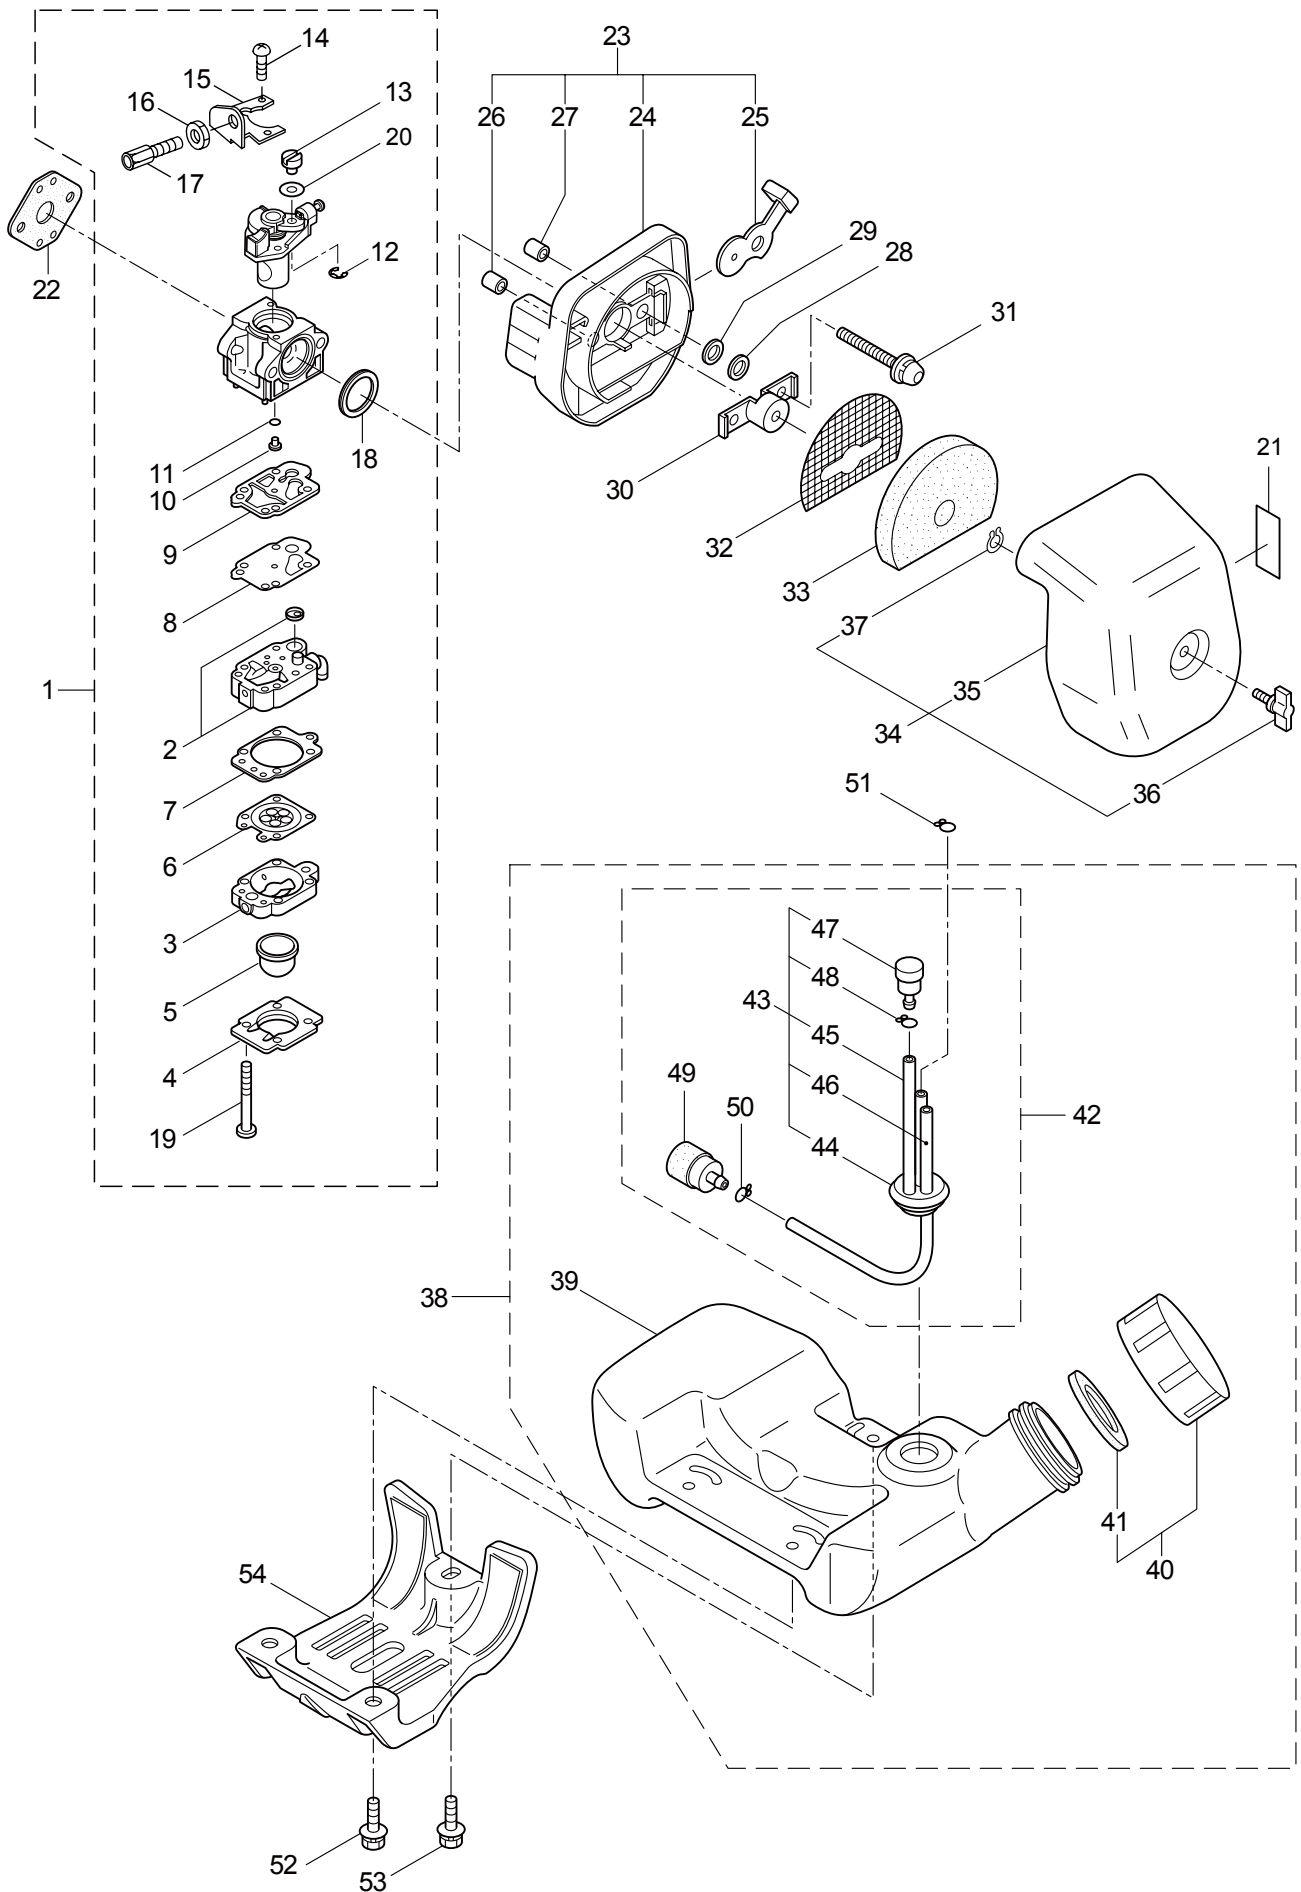

4. EHT2321DSL
CARBURETOR, FUEL TANK

Ref. No.	Part No.	Part Name	Q'ty	Remarks
4-46	282501	Fuel Pipe	1	150L
4-47	261590	Breather	1	
4-48	261117	Clip	1	
4-49	264653	Filter Ass'y	1	
4-50	261117	Clip	1	
4-51	261117	Clip	1	
4-52	281714	Cap Screw	2	M5x20
4-53	281715	Cap Screw	1	M5x20
4-54	281447	Stand	1