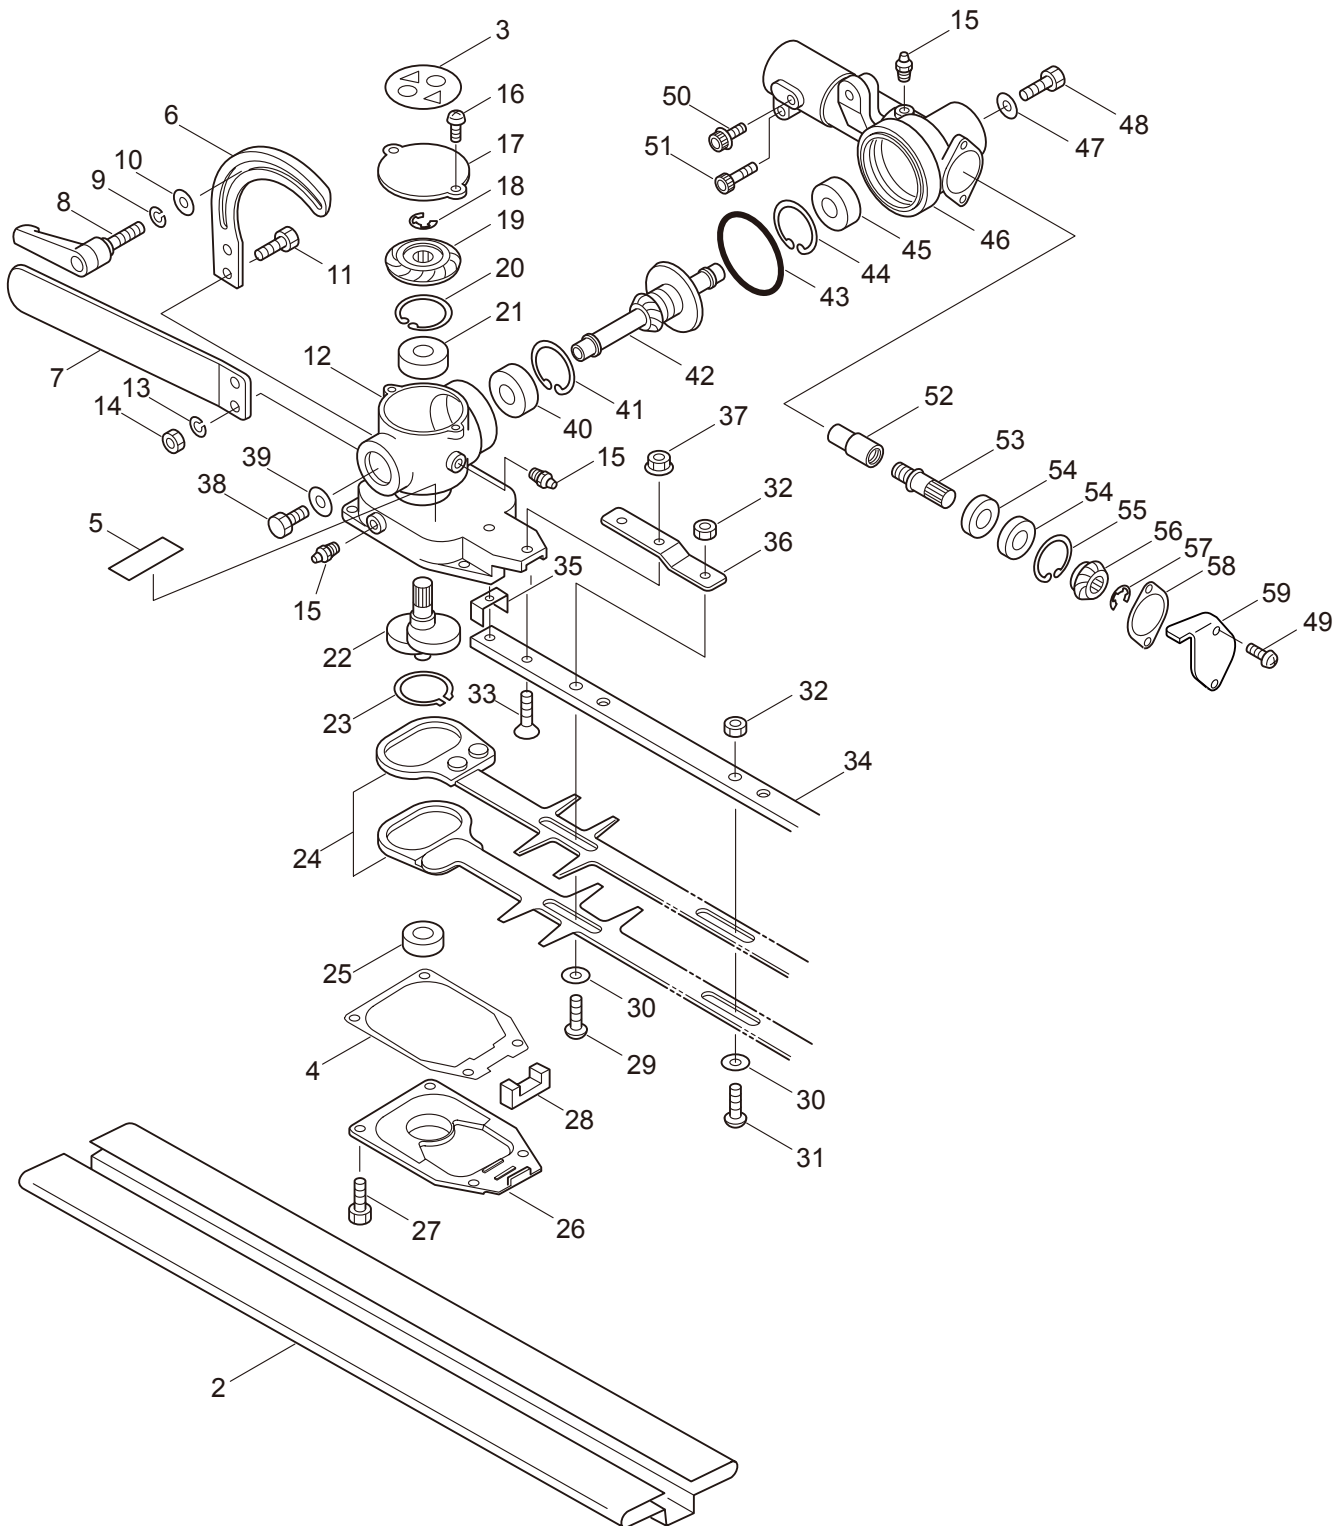

## 2. EHT2321DSL BLADE

1-2-59

Ref. No.	Part No.	Part Name	Q'ty	Remarks
2-1	227257	Blade Ass'y (24)	1	Incl.2-59
2-2	638466	Blade Cover	1	650L
2-3	631786	Seal	1	
2-4	634571	Packing	1	
2-5	223925	Label	1	Grease up
2-6	223873	Stay	1	
2-7	223872	Handle	1	
2-8	631748	Clamp Lever	1	6x25
2-9	631749	Spring Washer	1	M6
2-10	631750	Washer	1	6x15xt2
2-11	631751	Screw	2	M6x22
2-12	634568	Casing (A)	1	
2-13	631749	Spring Washer	2	M6
2-14	582438	Nut	2	M6
2-15	580766	Grease Nipple	3	M6
2-16	631753	Screw	2	M4x8
2-17	631754	Plate (A)	1	
2-18	631755	Snap Ring	1	ETW6
2-19	631756	Gear	1	R2
2-20	631757	Snap Ring	1	RTW26
2-21	582443	Bearing	1	#6000 2RS
2-22	631758	Crank Complete	1	
2-23	631759	Snap Ring	1	STW28
2-24	638463	Blade Ass'y	2	
2-25	638464	Bearing	1	#608Z
2-26	634570	Cover	1	
2-27	634572	Screw	4	M4x12
2-28	631763	Felt	1	
2-29	631764	Screw	1	L29
2-30	991913	Washer	6	
2-31	631765	Screw	5	L17
2-32	580764	U-Nut	6	M6
2-33	631766	Screw	2	M5x20
2-34	638465	Guide Plate	1	600L
2-35	631768	Stopper	1	
2-36	631769	Reinforcing Plate	1	
2-37	580763	Frang Nut	2	M5
2-38	631770	Screw	1	M6x12
2-39	631750	Washer	1	6x15xt2
2-40	631771	Bearing	1	#608 2RS
2-41	631772	Snap Ring	1	RTW22
2-42	631773	Gear Shaft (A)	1	
2-43	631774	O-Ring	1	P41
2-44	631757	Snap Ring	1	RTW26
2-45	582443	Bearing	1	#6000 2RS

2.EHT2321DSL  
BLADE

1-2-59

Ref. No.	Part No.	Part Name	Q'ty	Remarks
2-46	634569	Casing (B)	1	
2-47	631750	Washer	1	6x15xt2
2-48	631770	Screw	1	M6x12
2-49	643722	Screw	2	M4x10
2-50	631777	Cap Screw	1	M5x12
2-51	631778	Cap Screw	1	M5x25
2-52	631779	Joint	1	
2-53	631780	Gear Shaft (B)	1	
2-54	631781	Bearing	2	#6900RS
2-55	631772	Snap Ring	1	RTW22
2-56	631782	Gear	1	L2
2-57	631755	Snap Ring	1	ETW6
2-58	631783	Packing	1	
2-59	643721	Plate 135	1	