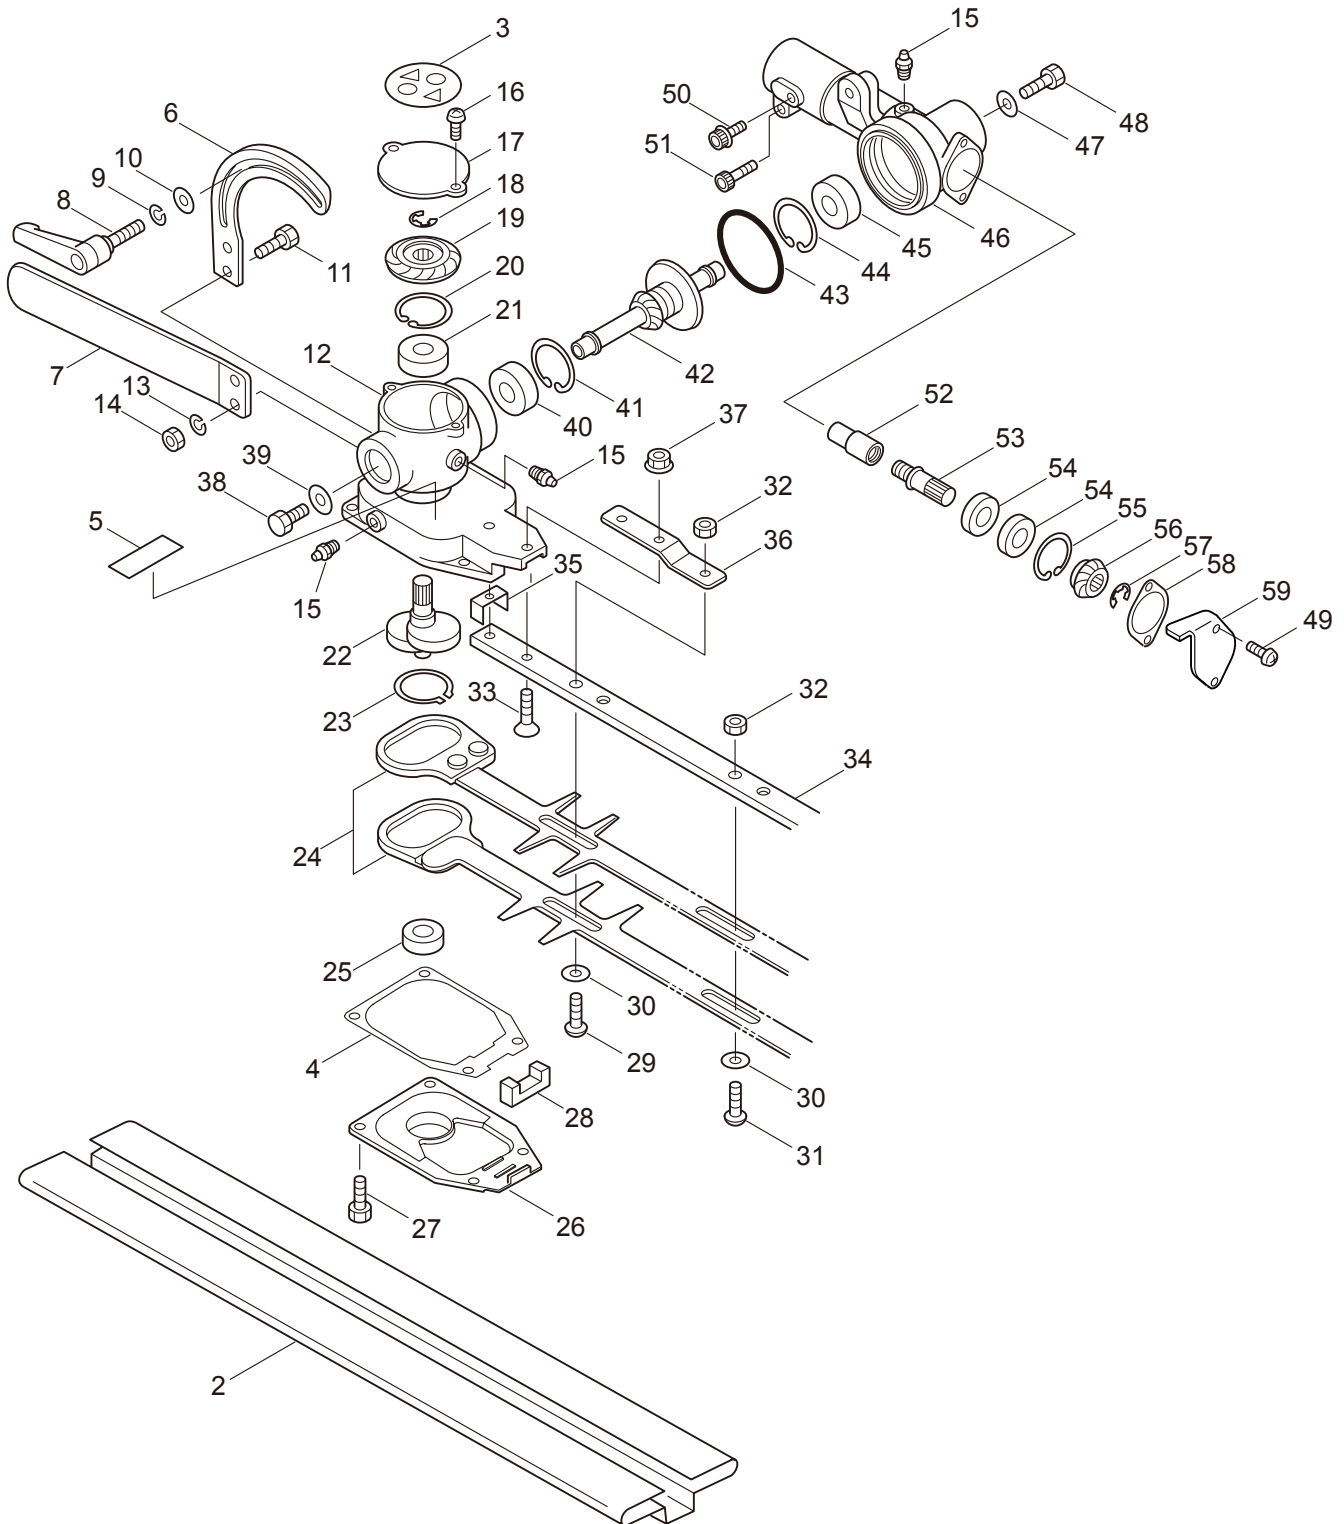

## 2. EHT2321DSL BLADE

1-2-59

Ref. No.	Part No.	Part Name	Q'ty	Remarks
2-1	227257	Blade Ass'y (24)	1	Incl.2-59
2-2	638466	Blade Cover	1	650L
2-3	631786	Seal	1	
2-4	634571	Packing	1	
2-5	223925	Label	1	Grease up
2-6	223873	Stay	1	
2-7	223872	Handle	1	
2-8	631748	Clamp Lever	1	6x25
2-9	631749	Spring Washer	1	M6
2-10	631750	Washer	1	6x15xt2
2-11	631751	Screw	2	M6x22
2-12	634568	Casing (A)	1	
2-13	631749	Spring Washer	2	M6
2-14	582438	Nut	2	M6
2-15	580766	Grease Nipple	3	M6
2-16	631753	Screw	2	M4x8
2-17	631754	Plate (A)	1	
2-18	631755	Snap Ring	1	ETW6
2-19	631756	Gear	1	R2
2-20	631757	Snap Ring	1	RTW26
2-21	582443	Bearing	1	#6000 2RS
2-22	631758	Crank Complete	1	
2-23	631759	Snap Ring	1	STW28
2-24	638463	Blade Ass'y	2	
2-25	638464	Bearing	1	#608Z
2-26	634570	Cover	1	
2-27	634572	Screw	4	M4x12
2-28	631763	Felt	1	
2-29	631764	Screw	1	L29
2-30	991913	Washer	6	
2-31	631765	Screw	5	L17
2-32	580764	U-Nut	6	M6
2-33	631766	Screw	2	M5x20
2-34	638465	Guide Plate	1	600L
2-35	631768	Stopper	1	
2-36	631769	Reinforcing Plate	1	
2-37	580763	Frang Nut	2	M5
2-38	631770	Screw	1	M6x12
2-39	631750	Washer	1	6x15xt2
2-40	631771	Bearing	1	#608 2RS
2-41	631772	Snap Ring	1	RTW22
2-42	631773	Gear Shaft (A)	1	
2-43	631774	O-Ring	1	P41
2-44	631757	Snap Ring	1	RTW26
2-45	582443	Bearing	1	#6000 2RS

2.EHT2321DSL  
BLADE

1-2-59

Ref. No.	Part No.	Part Name	Q'ty	Remarks
2-46	634569	Casing (B)	1	
2-47	631750	Washer	1	6x15xt2
2-48	631770	Screw	1	M6x12
2-49	643722	Screw	2	M4x10
2-50	631777	Cap Screw	1	M5x12
2-51	631778	Cap Screw	1	M5x25
2-52	631779	Joint	1	
2-53	631780	Gear Shaft (B)	1	
2-54	631781	Bearing	2	#6900RS
2-55	631772	Snap Ring	1	RTW22
2-56	631782	Gear	1	L2
2-57	631755	Snap Ring	1	ETW6
2-58	631783	Packing	1	
2-59	643721	Plate 135	1	