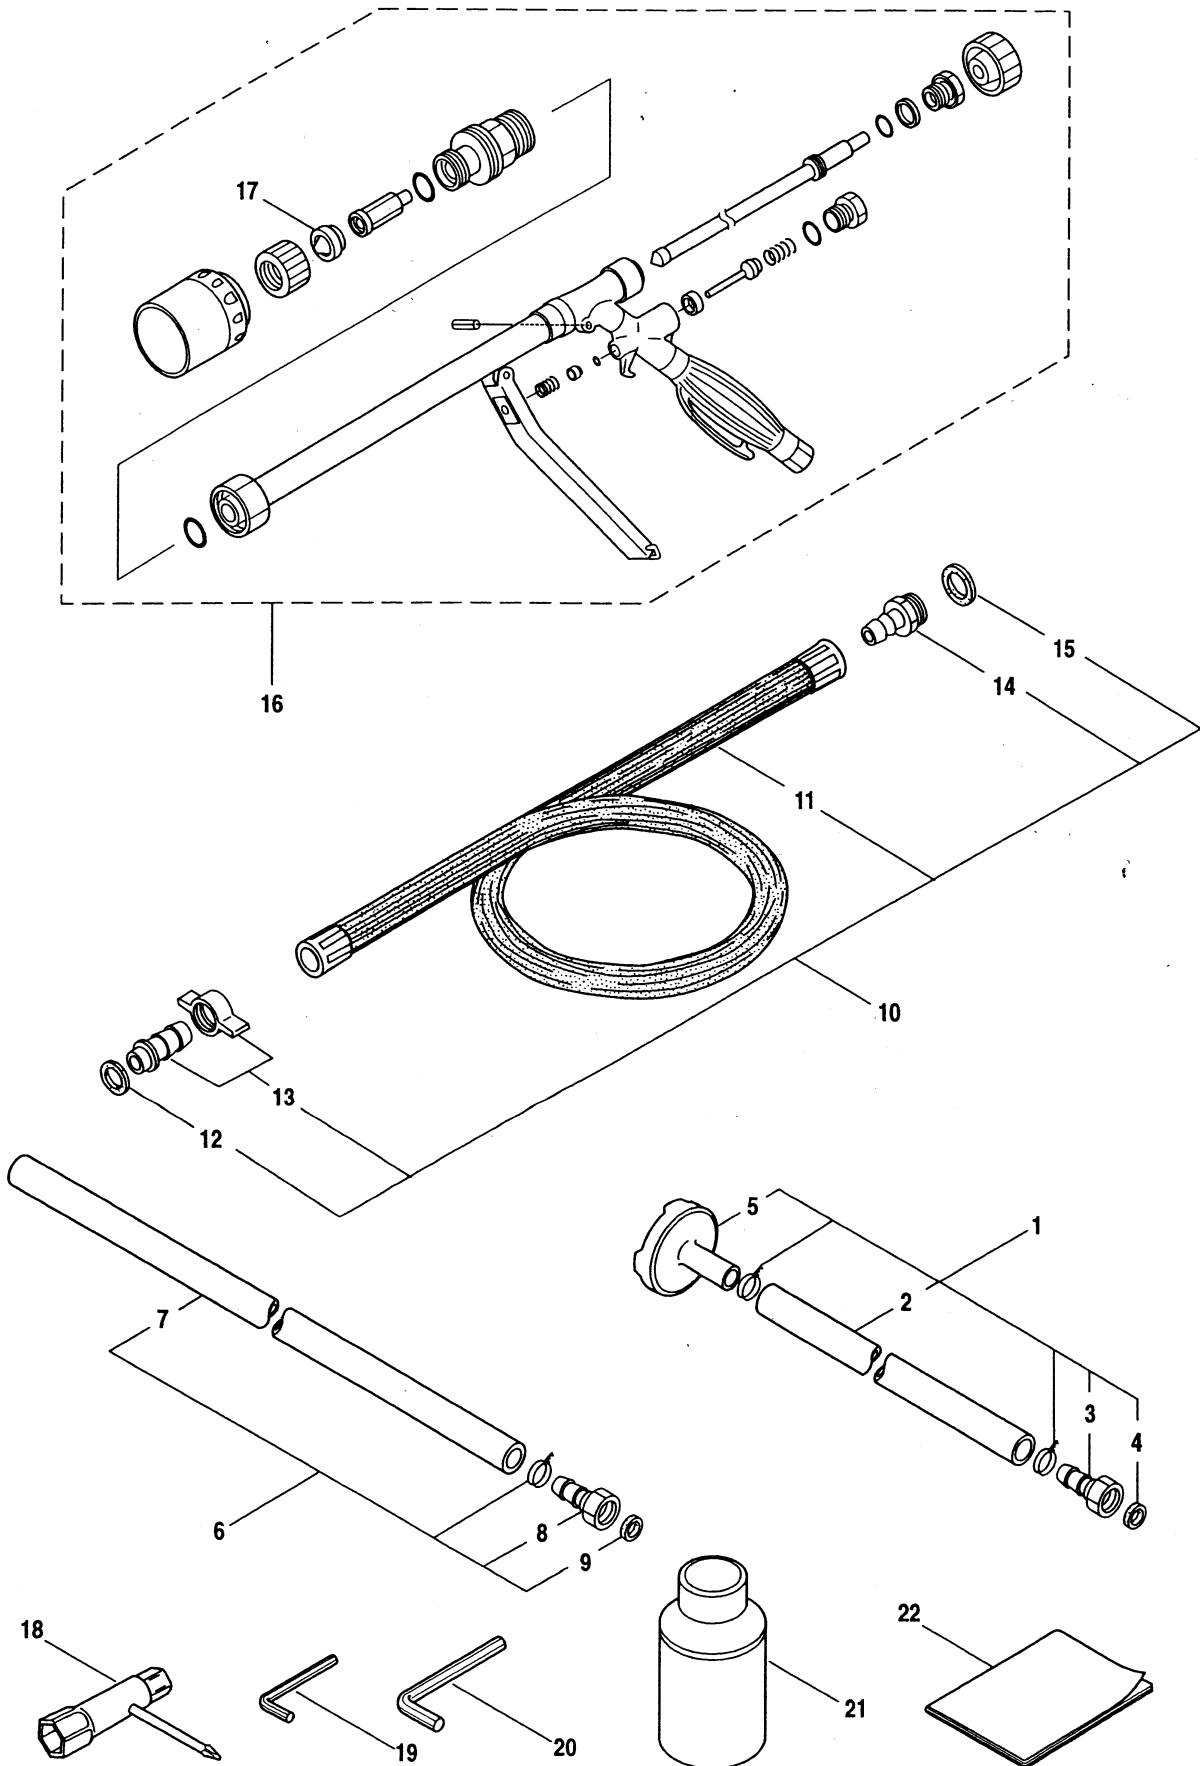

6-MS073E(CE)
ACCESSORIES

Ref.No.	Part No.	Part Name	Q'ty	Remarks
6-1	103790	Suction Hose Ass'y	1	Incl.2-5
6-2	103791	Vinyl Hose	1	10x15x2500
6-3	098013	Hose Coupling	1	G3/8
6-4	023330	Packing	1	9.5x15xt1.5
6-5	029548	Strainer	1	
6-6	103792	Spill Hose Ass'y	1	Incl.7-9
6-7	103793	Vinyl Hose	1	8x12x2500
6-8	098035	Hose Coupling	1	G1/4
6-9	023329	Packing	1	6.5x11.5xt1.5
6-10	115091	Hose Ass'y	1	Incl.11-16
6-11	019476	Hose	1	7.5x20M
6-12	023329	Packing	1	6.5x11.5xt1.5
6-13	098057	Hose Coupling	1	G1/4
6-14	023297	Hose Coupling	1	PF1/4
6-15	023320	Packing	1	11.5x16xt1.5
6-16	116126	Nozzle Ass'y	1	Incl.17 Universal Nozzle 20A
6-17	115427	Orifice Disk	1	NN-ZO-10
6-18	210418	Box Spanner	1	13x19x(+)
6-19	062047	Wrench	1	3mm
6-20	105489	Wrench	1	4mm
6-21	022540	Fuel Blending Bottle	1	
6-22	122728	Instruction Manual	1	MS073E(CE)