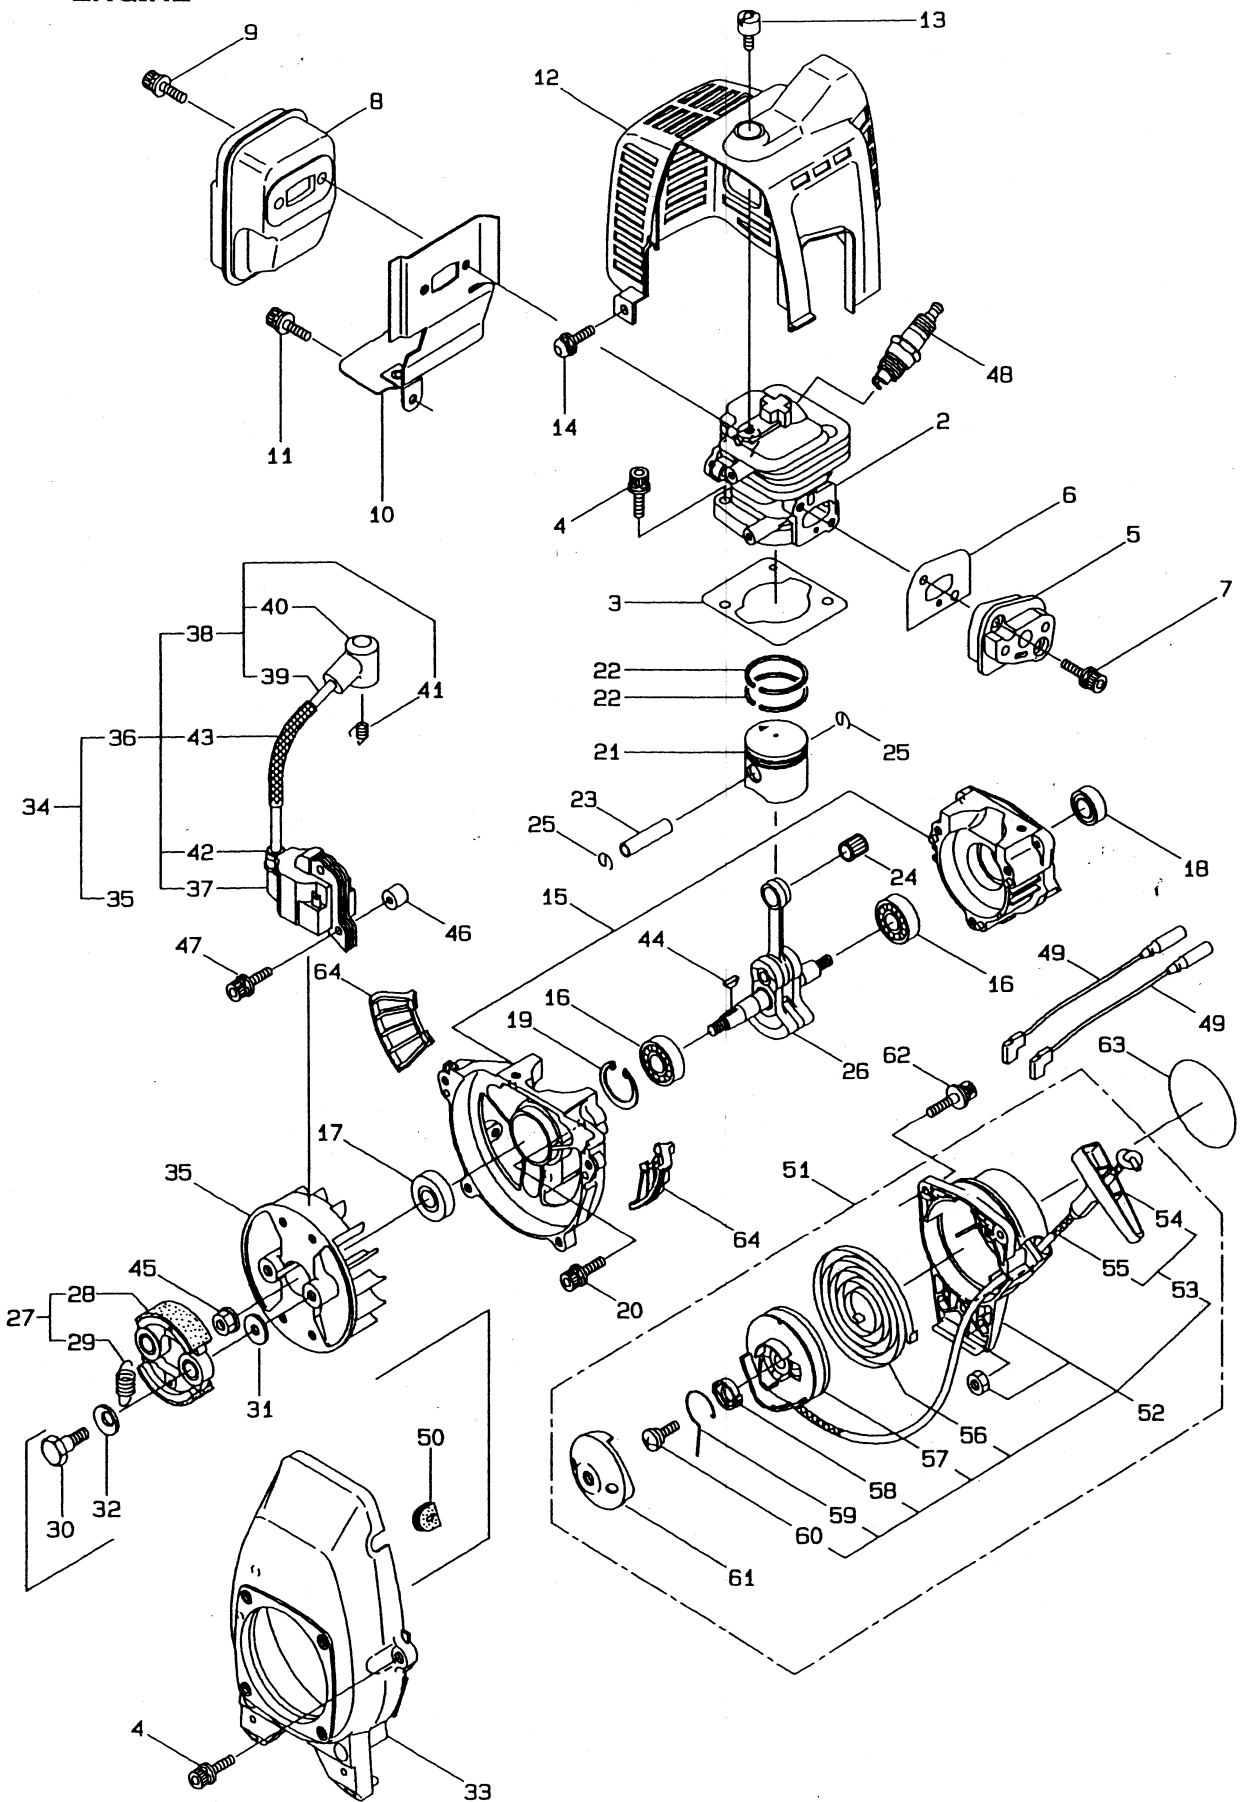

**4-MS073E(CE)
ENGINE**

Ref.No.	Part No.	Part Name	Q'ty	Remarks
4-46	261078	Spacer	2	
4-47	261256	Cap Screw	2	M4x25
4-48	262483	Spark Plug	1	NGK BPMR6Y
4-49	267492	Lead	2	130L
4-50	261202	Grommet	1	
4-51	268308	Recoil Starter Ass'y	1	Incl.52-61
4-52	268309	Recoil Ass'y	1	Incl.53-60
4-53	267217	Rope Ass'y	1	Incl.54,55
4-54	267219	Starter Grip	1	
4-55	267218	Starter Rope	1	
4-56	267214	Spiral Spring	1	
4-57	267212	Pulley	1	
4-58	267215	Collar	1	
4-59	267216	Swing Arm	1	
4-60	267213	Screw	1	
4-61	267098	Starter Pulley	1	
4-62	265726	Cap Screw	3	M4x16
4-63	265728	Label	1	
4-64	264582	Screen	2	