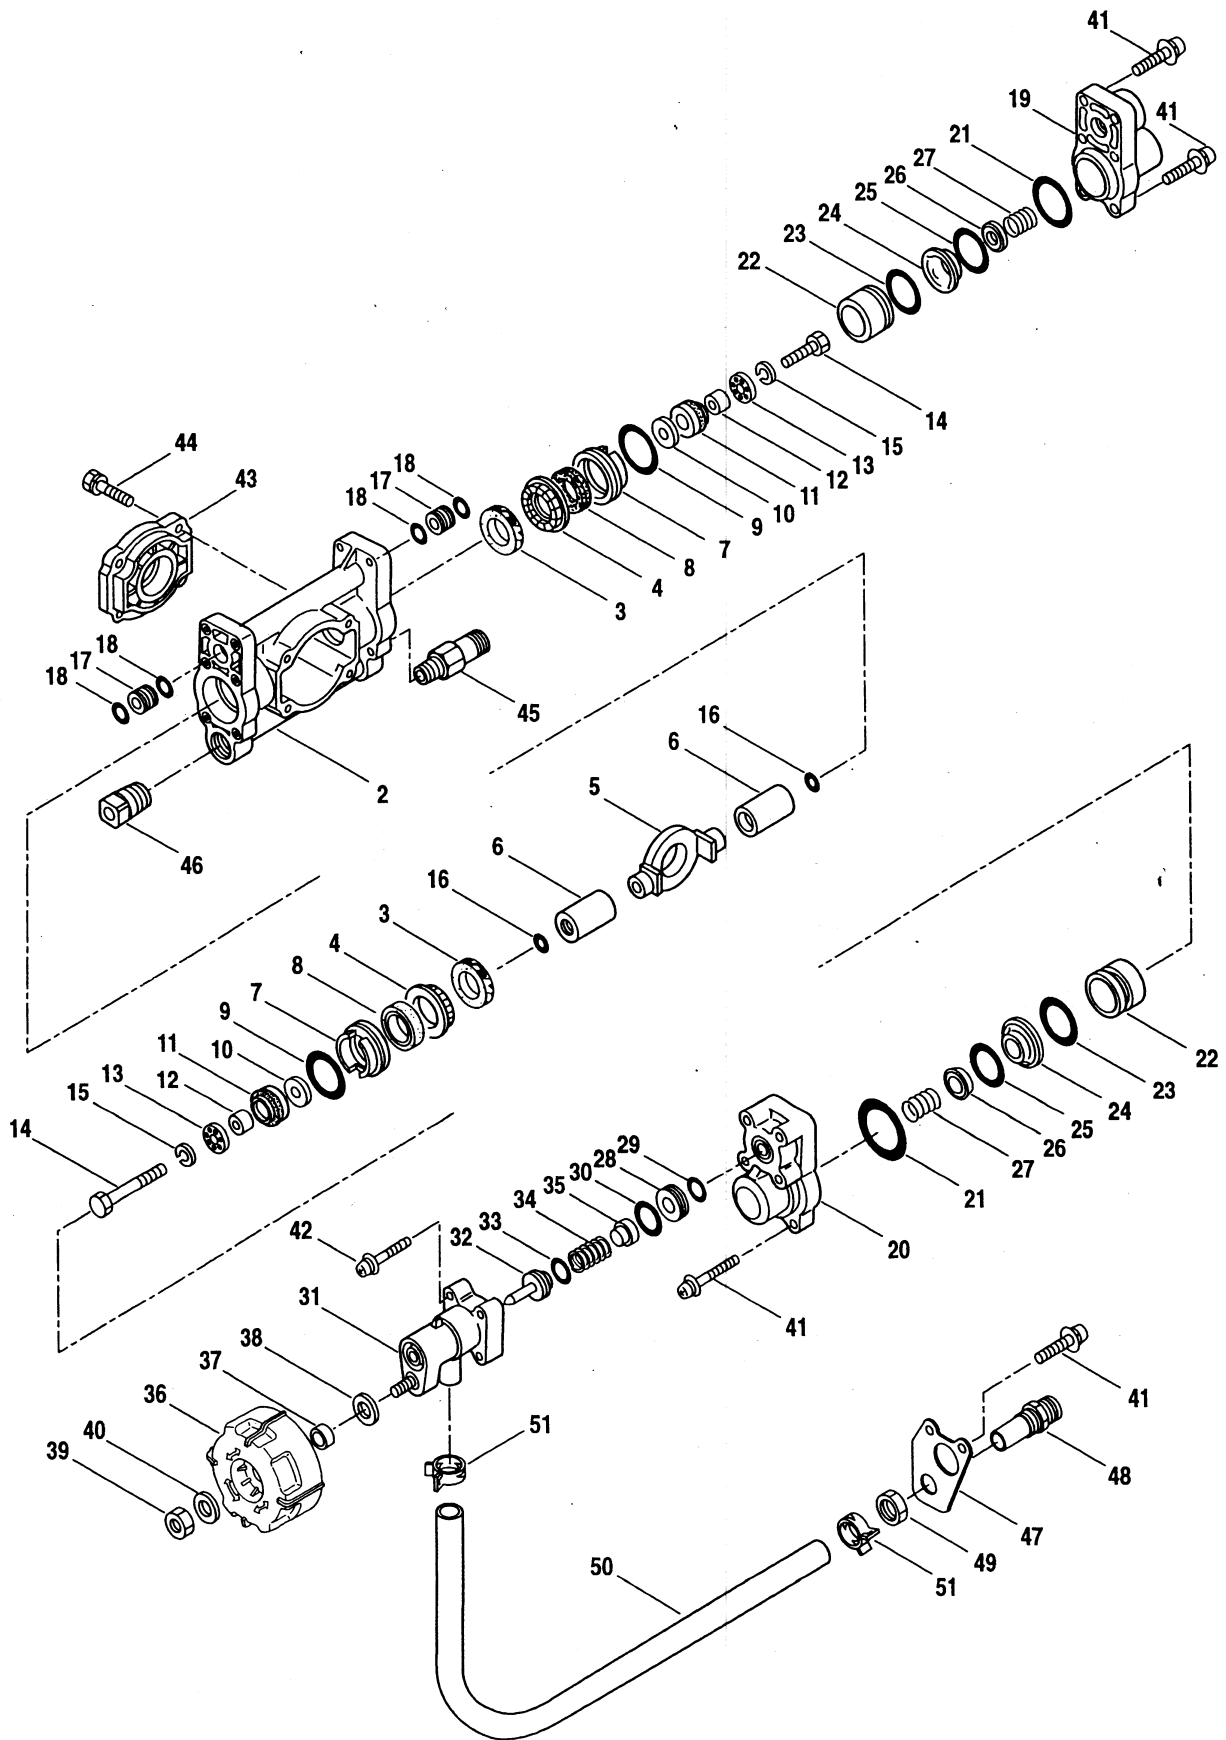

2-MS073E(CE)
POWER SPRAYER

Ref.No.	Part No.	Part Name	Q'ty	Remarks
2-1	122725	Pump Ass'y	1	Incl.2-51, 3-1-3-15
2-2	121831	Crankcase	1	
2-3	102683	Oil Seal	2	G16244
2-4	106190	Collar	2	
2-5	121179	Connecting Rod	1	
2-6	118055	Sleeve	2	15x28.5
2-7	102358	Seal Retainer	2	
2-8	112252	Packing	2	
2-9	013977	O-Ring	2	S26
2-10	043426	Suction Valve Seat	2	5x17xt2.8
2-11	100441	Piston Packing	2	20.5
2-12	023357	Suction Valve Collar	2	5x8x10L
2-13	022023	Suction Valve Stopper	2	5x16xt3
2-14	118357	Bolt	2	M5x45x22
2-15	015848	Spring Washer	2	M5
2-16	021549	O-Ring	2	P5
2-17	100554	Spacer Pipe	2	6x12x10
2-18	014175	O-Ring	4	P9
2-19	103128	Cylinder Head (A)	1	
2-20	102634	Cylinder Head (B)	1	
2-21	013983	O-Ring	2	S31.5
2-22	103130	Cylinder Pipe	2	20x26x18L
2-23	023172	O-Ring	2	P22
2-24	118018	Valve Seat	2	
2-25	103575	O-Ring	2	23x1.5
2-26	043723	Discharge Valve	2	
2-27	043360	Discharge Valve Spring	2	
2-28	103746	Valve Seat	1	
2-29	011343	O-Ring	1	P10A
2-30	011346	O-Ring	1	P14
2-31	103132	Spring Case	1	
2-32	121618	Spring Retainer	1	
2-33	011682	O-Ring	1	P10
2-34	121620	Compression Coil Spring	1	
2-35	121619	Discharge Valve	1	
2-36	107198	Handle	1	
2-37	103270	Collar	1	8x10x5.3L
2-38	020012	Washer	5	8.5x14xt0.5
2-39	081039	Nut	1	M8
2-40	014065	Washer	1	M8
2-41	121956	Screw	8	M5x32
2-42	816036	Screw	4	M5x60
2-43	118006	Bearing Case	1	
2-44	118085	Bolt	4	M6x55
2-45	103411	Nipple	1	PT3/8xPF3/8
2-46	108460	Plug	1	PT3/8
2-47	103412	Bracket	1	
2-48	103413	Nipple	1	PF1/4
2-49	025604	Nut	1	PF1/4
2-50	103760	Hose	1	10x15x240L
2-51	103033	Band	2	150-05-00