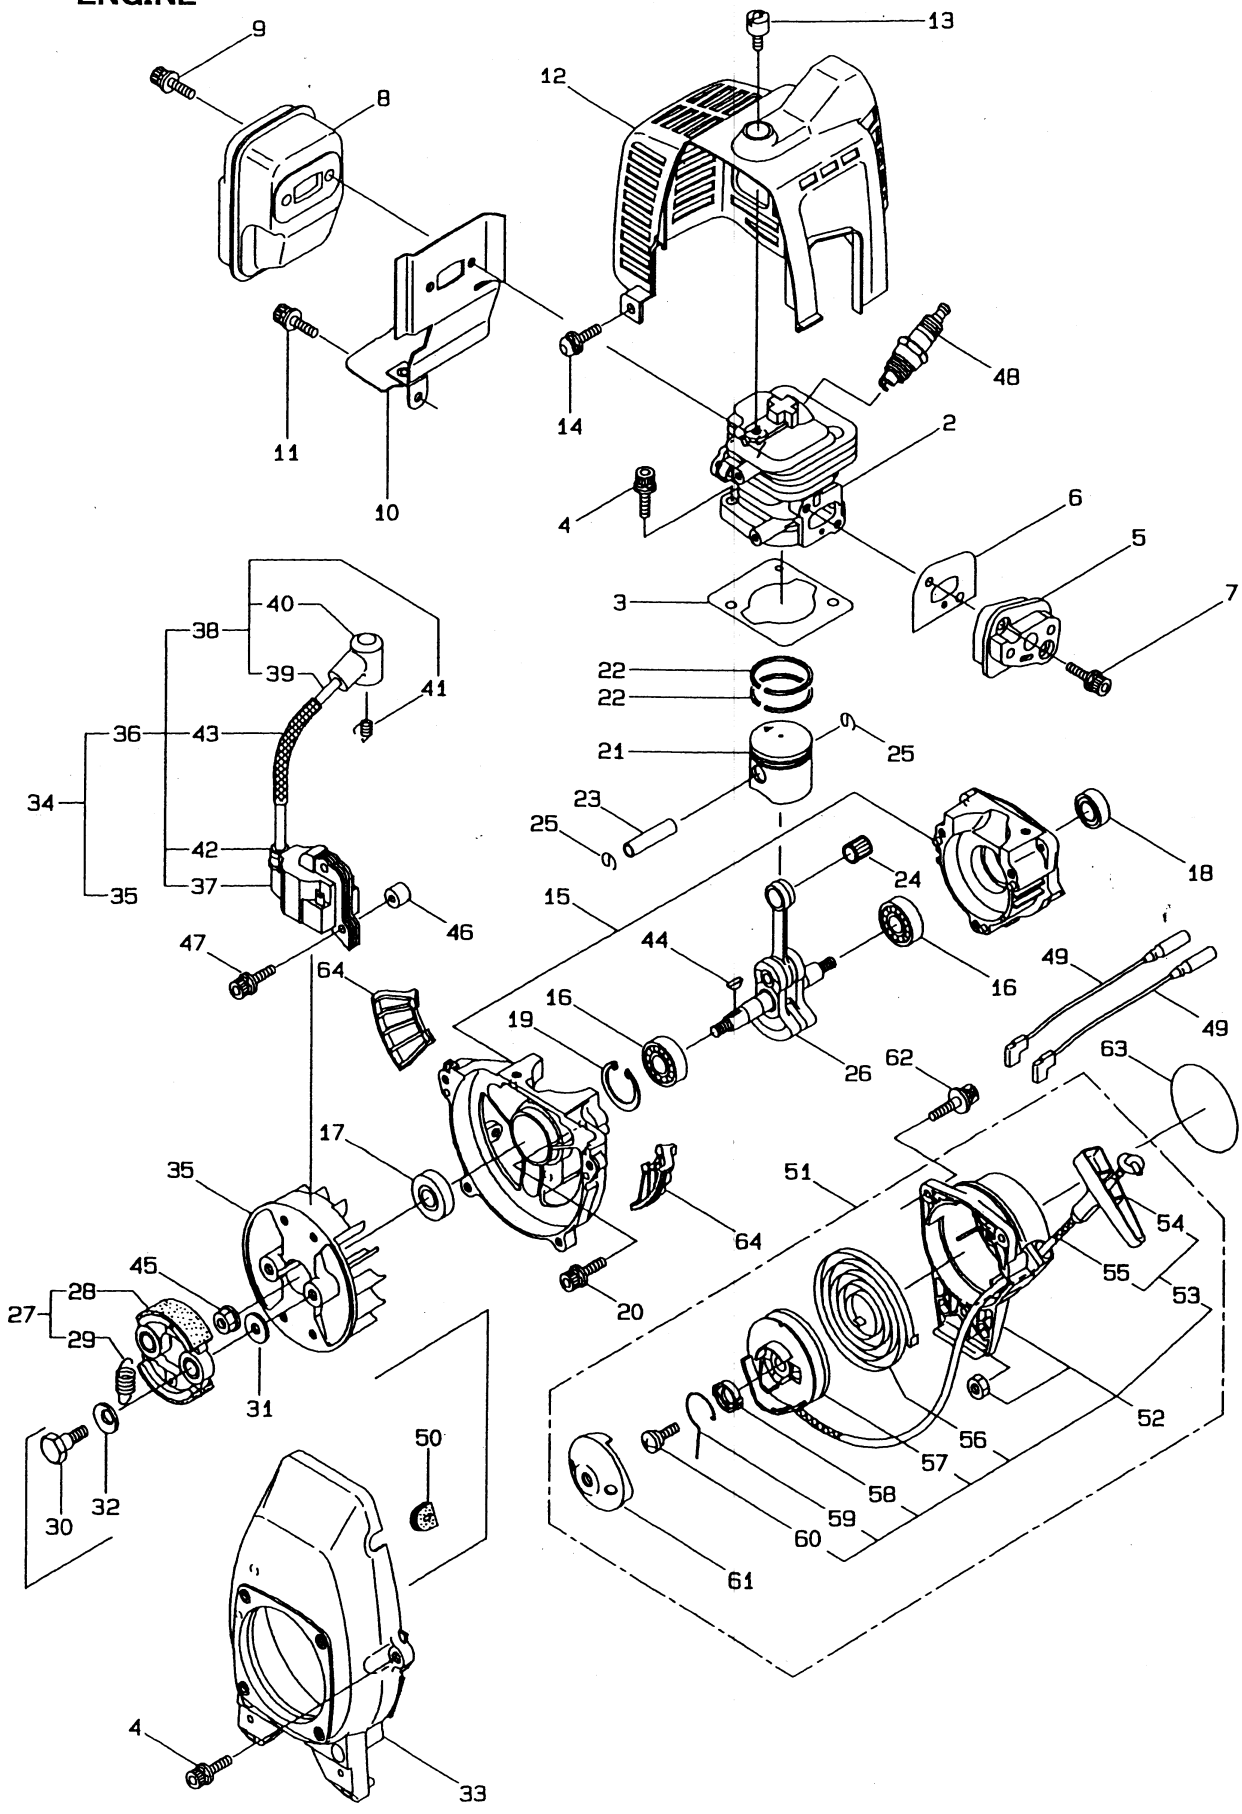

4-MS073E(CE)
ENGINE

Ref.No.	Part No.	Part Name	Q'ty	Remarks
4-1		Engine	1	BE230P/06(850500/122110)
4-2	266249	Cylinder	1	New gasket required
4-3	267178	Gasket	1	
4-4	261250	Cap Screw	6	M5x20
4-5	265802	Insulator	1	New gasket required
4-6	267049	Gasket	1	
4-7	265924	Cap Screw	2	M5x25
4-8	267466	Muffler Comp.	1	
4-9	266264	Cap Screw	2	M5x50
4-10	267189	Gasket Comp.	1	
4-11	261607	Cap Screw	1	M5x16
4-12	267550	Top Cover	1	
4-13	264022	Knob	1	
4-14	267177	Screw	1	M5x16
4-15	267063	Crankcase	1	
4-16	261491	Bearing	2	#6001C3
4-17	261492	Oil Seal	1	ISCD12287
4-18	261386	Oil Seal	1	ISCD12227
4-19	055185	Snap Ring	1	#28
4-20	261612	Cap Screw	3	M5x30
4-21	266467	Piston	1	
4-22	264891	Piston Ring	2	(2)required
4-23	261036	Piston Pin	1	
4-24	263957	Bearing,Needle	1	KTV81112EG01 B2
4-25	261576	Clip,Piston	2	
4-26	267193	Crankshaft/Conn.Rod Ass'y	1	
4-27	264887	Clutch Ass'y	1	Incl.28,29
4-28	264888	Clutch Shoe	2	(2)required
4-29	264889	Spring,Clutch	1	
4-30	264505	Bolt	2	
4-31	261189	Washer	2	6x16.5xt1.2
4-32	261777	Wave Washer	2	
4-33	268306	Fan Cover	1	
4-34	267397	Magneto Ass'y	1	Incl.35-43
4-35	261356	Rotor/Fan	1	
4-36	267173	Ignition Coil Ass'y	1	Incl.37-43
4-37	267174	Coil	1	
4-38	267403	Spark Plug Wire Ass'y	1	Incl.39-41
4-39	267404	Spark Plug Wire	1	
4-40	261074	Plug Boot	1	
4-41	261075	Connector	1	
4-42	261072	Cap	1	
4-43	269418	Insulator	1	
4-44	261076	Woodruff Key	1	3x10
4-45	261417	Nut,Rotor	1	M8