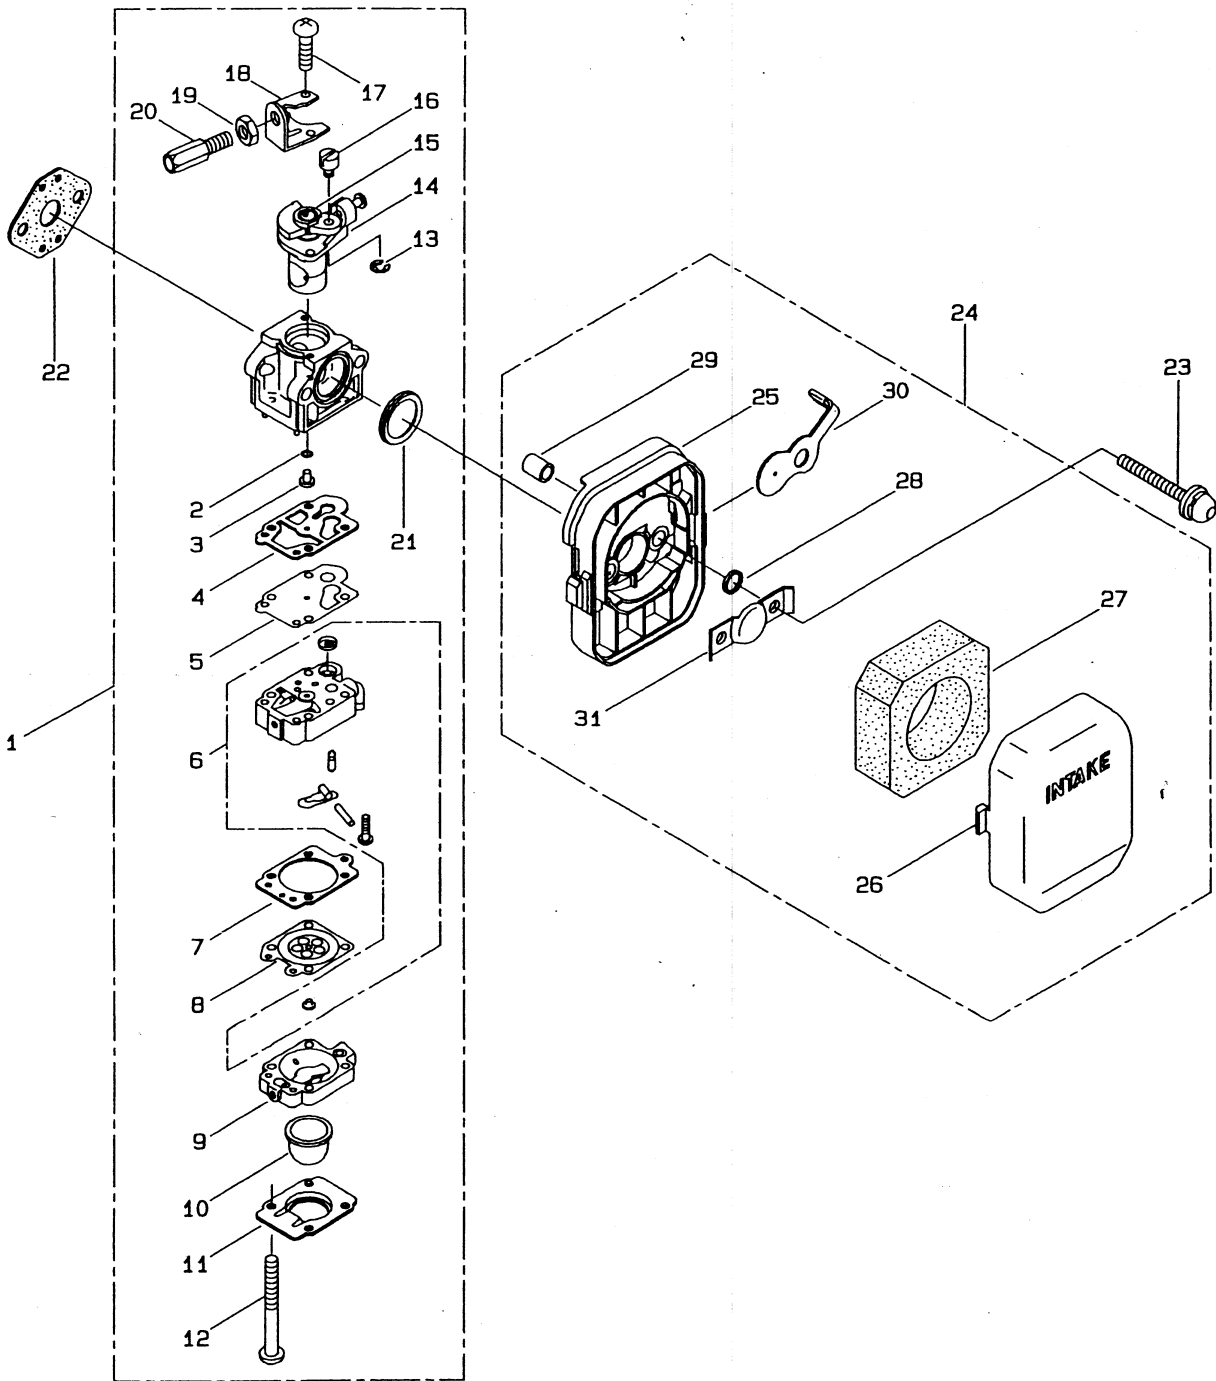

5-MS073E(CE)
CARBURETOR

Ref.No.	Part No.	Part Name	Q'ty	Remarks
5-1	268313	Carburetor Ass'y	1	Incl.2-21 New gasket required
5-2	261871	O-Ring	1	
5-3	262120	Main Jet	1	#40
5-4	262995	Gasket	1	
5-5	262994	Diaphragm,Fuel Pump	1	
5-6	263739	Pump Body	1	
5-7	262993	Gasket	1	
5-8	261873	Diaphragm,Metering	1	
5-9	262991	Purge Body	1	
5-10	261874	Primer Bulb	1	
5-11	262992	Cover Plate	1	
5-12	262996	Screw	4	
5-13	261876	E-Ring	1	
5-14	265448	Throttle Valve Ass'y	1	
5-15	261652	Plug	1	
5-16	261658	Swivel	1	
5-17	261875	Screw	2	
5-18	261659	Bracket	1	
5-19	261878	Nut	1	
5-20	261877	Adapter	1	
5-21	261657	Packing	1	
5-22	261864	Gasket	1	
5-23	264016	Cap Screw	2	M5x60
5-24	266422	Air Filter Ass'y	1	Incl.25-31
5-25	263005	Housing	1	
5-26	262998	Cover	1	
5-27	263006	Element	1	
5-28	263000	Washer	1	
5-29	263001	Sleeve	2	
5-30	266423	Choke Valve	1	
5-31	263003	Plate	1