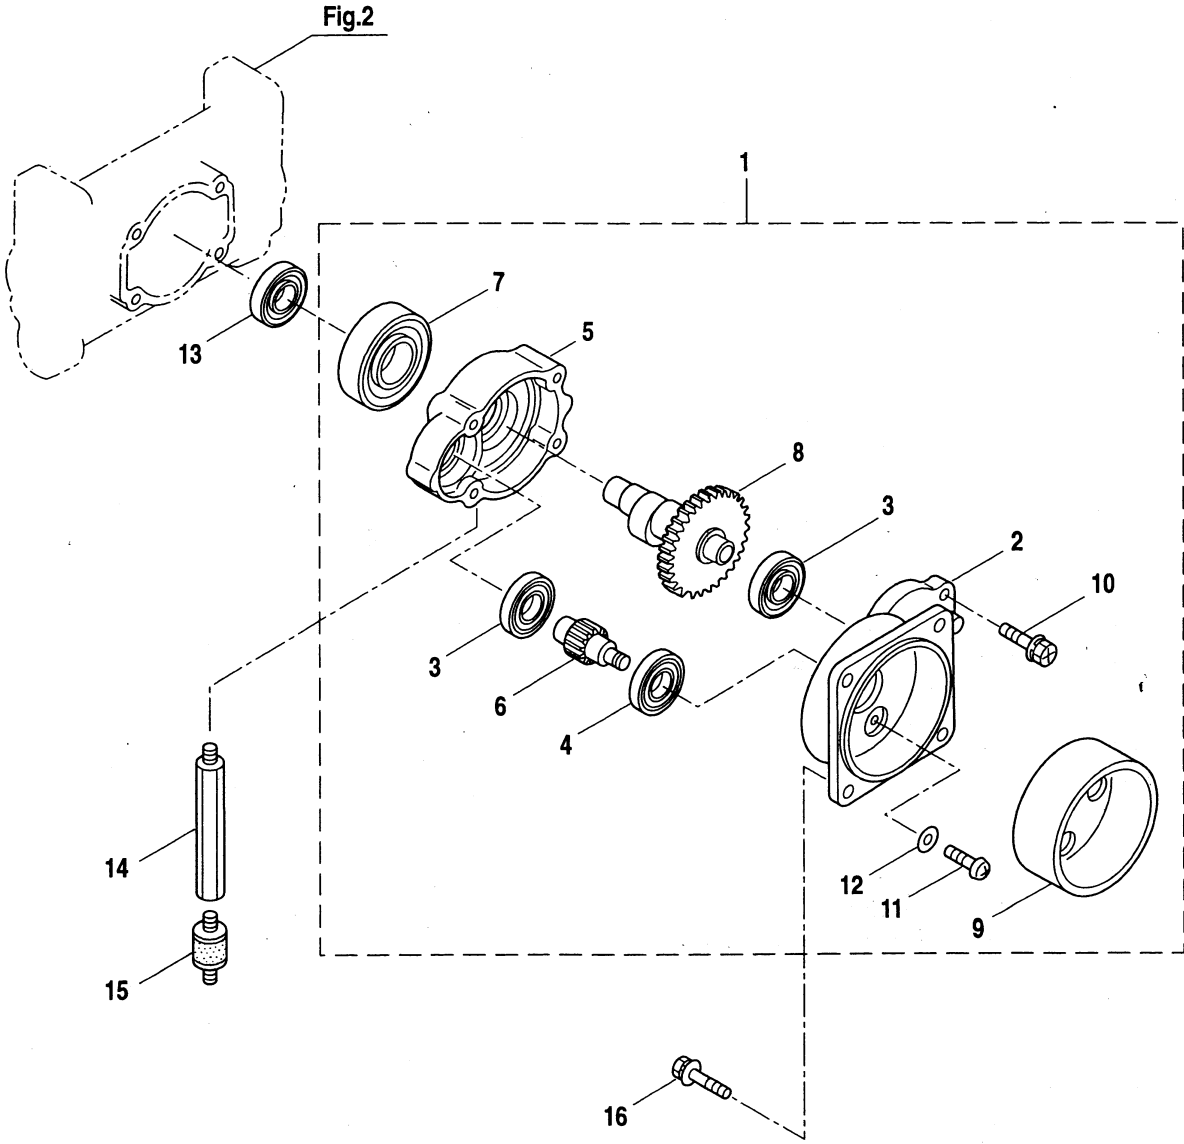

3-MS073E(CE)
REDUCTION GEAR

Ref.No.	Part No.	Part Name	Q'ty	Remarks
3-1	121621	Reduction Gear Ass'y	1	Incl.2-12
3-2	103137	Clutch Case	1	
3-3	102680	Bearing	2	#6000ZZ
3-4	112184	Bearing	1	#6000DDU
3-5	103138	Gear Case	1	
3-6	118200	Pinion Gear	1	
3-7	103144	Bearing	1	#6004ZZ
3-8	121622	Crankshaft	1	
3-9	103627	Clutch Drum	1	
3-10	092519	Bolt	2	M6x16
3-11	081456	Screw	2	M6x20
3-12	107736	Spack	2	
3-13	102680	Bearing	1	#6000ZZ
3-14	120613	Extension	1	
3-15	122075	Buffer	1	
3-16	092548	Bolt	4	M5x15