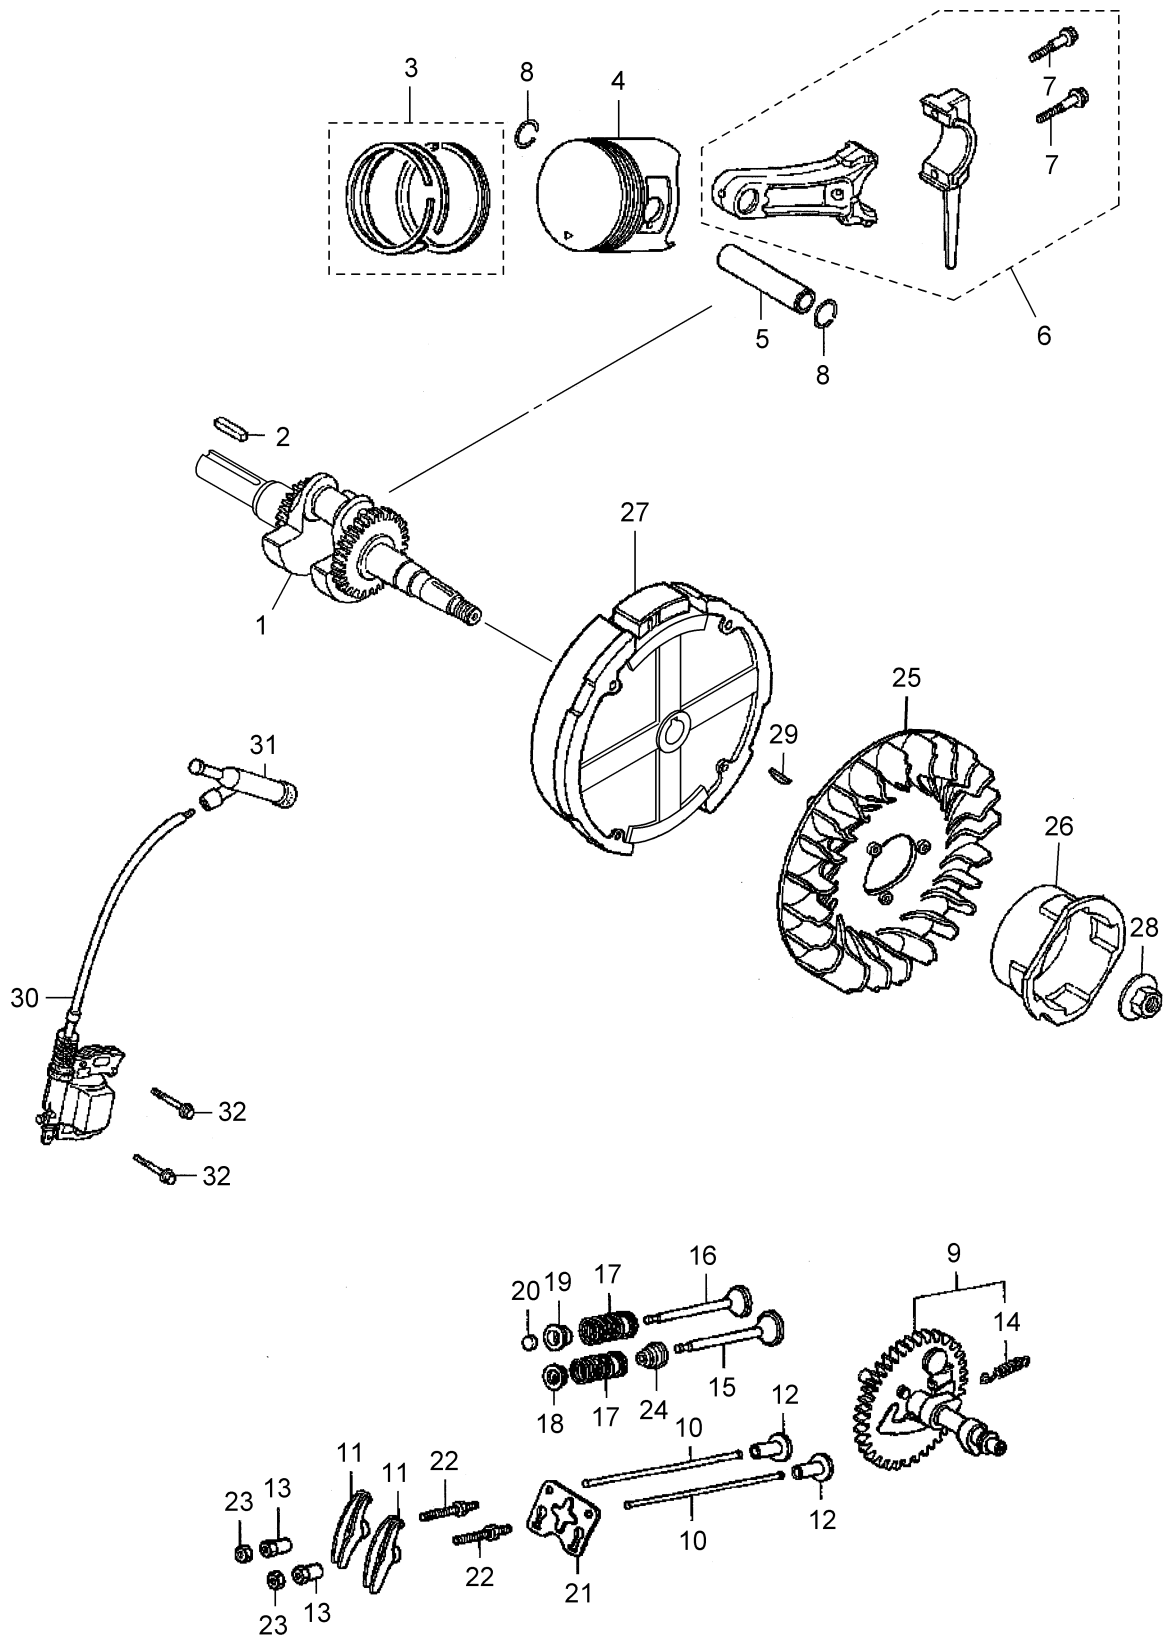

4. MSD41ECH ENGINE (GX160K1-QD) CRANKSHAFT,PISTON

Ref.No.	Parts No.	Parts Name	Q'ty	Remarks
4-1	414794	Crankshaft Comp.	1	13310-ZE1-601
4-2	586693	Key	1	4.78X4.78X38 90745-ZE1-600
4-3	637668	Piston Ring Set	1	13010-ZL0-003
4-4	625254	Piston	1	13101-ZH8-000
4-5	626355	Piston Pin	1	13111-ZE1-000
4-6	626356	Connecting Rod Ass'y	1	Incl.7 13200-ZE1-010
4-7	626357	Connecting Rod Bolt	2	90001-ZE1-000
4-8	626358	Piston Pin Clip	2	90551-ZE1-000
4-9	626346	Camshaft Ass'y	1	Incl.14 14100-ZE1-812
4-10	626347	Push Rod	2	14410-ZE1-010
4-11	626348	Valve Rocker Arm	2	14431-ZE1-000
4-12	625234	Valve Lifter	2	14441-ZE1-010
4-13	625929	Rocker Arm Pivot	2	14451-ZE1-013
4-14	625925	Weight Return Spring	1	14568-ZE1-000
4-15	625255	Inlet Valve	1	14711-ZF1-000
4-16	625256	Exhaust Valve	1	14721-ZF1-000
4-17	626350	Valve Spring	2	14751-ZF1-000
4-18	626351	Retainer	1	14771-ZE1-000
4-19	626352	Retainer	1	14773-ZE1-000
4-20	626353	Valve Rotator	1	14781-ZE1-000
4-21	626354	Push Rod Guide Plate	1	14791-ZE1-010
4-22	625938	Pivot Bolt	2	90012-ZE0-010
4-23	625939	Pivot Adjusting Nut	2	90206-ZE1-000
4-24	407527	Seal,Valve Stem	1	12209-ZH8-003
4-25	626384	Cooling Fan	1	19511-ZE1-000
4-26	626385	Starter Pulley	1	28451-ZH8-003
4-27	629361	Flywheel Comp.	1	31100-ZE1-010
4-28	626388	Special Nut	1	90201-878-003
4-29	626383	Special Woodruff Key	1	13331-357-000
4-30	625232	Ignition Coil Ass'y	1	30500-ZE1-033
4-31	625233	Cap Ass'y	1	30700-ZE1-013
4-32	998214	Flange Bolt	2	6X25 90121-952-000