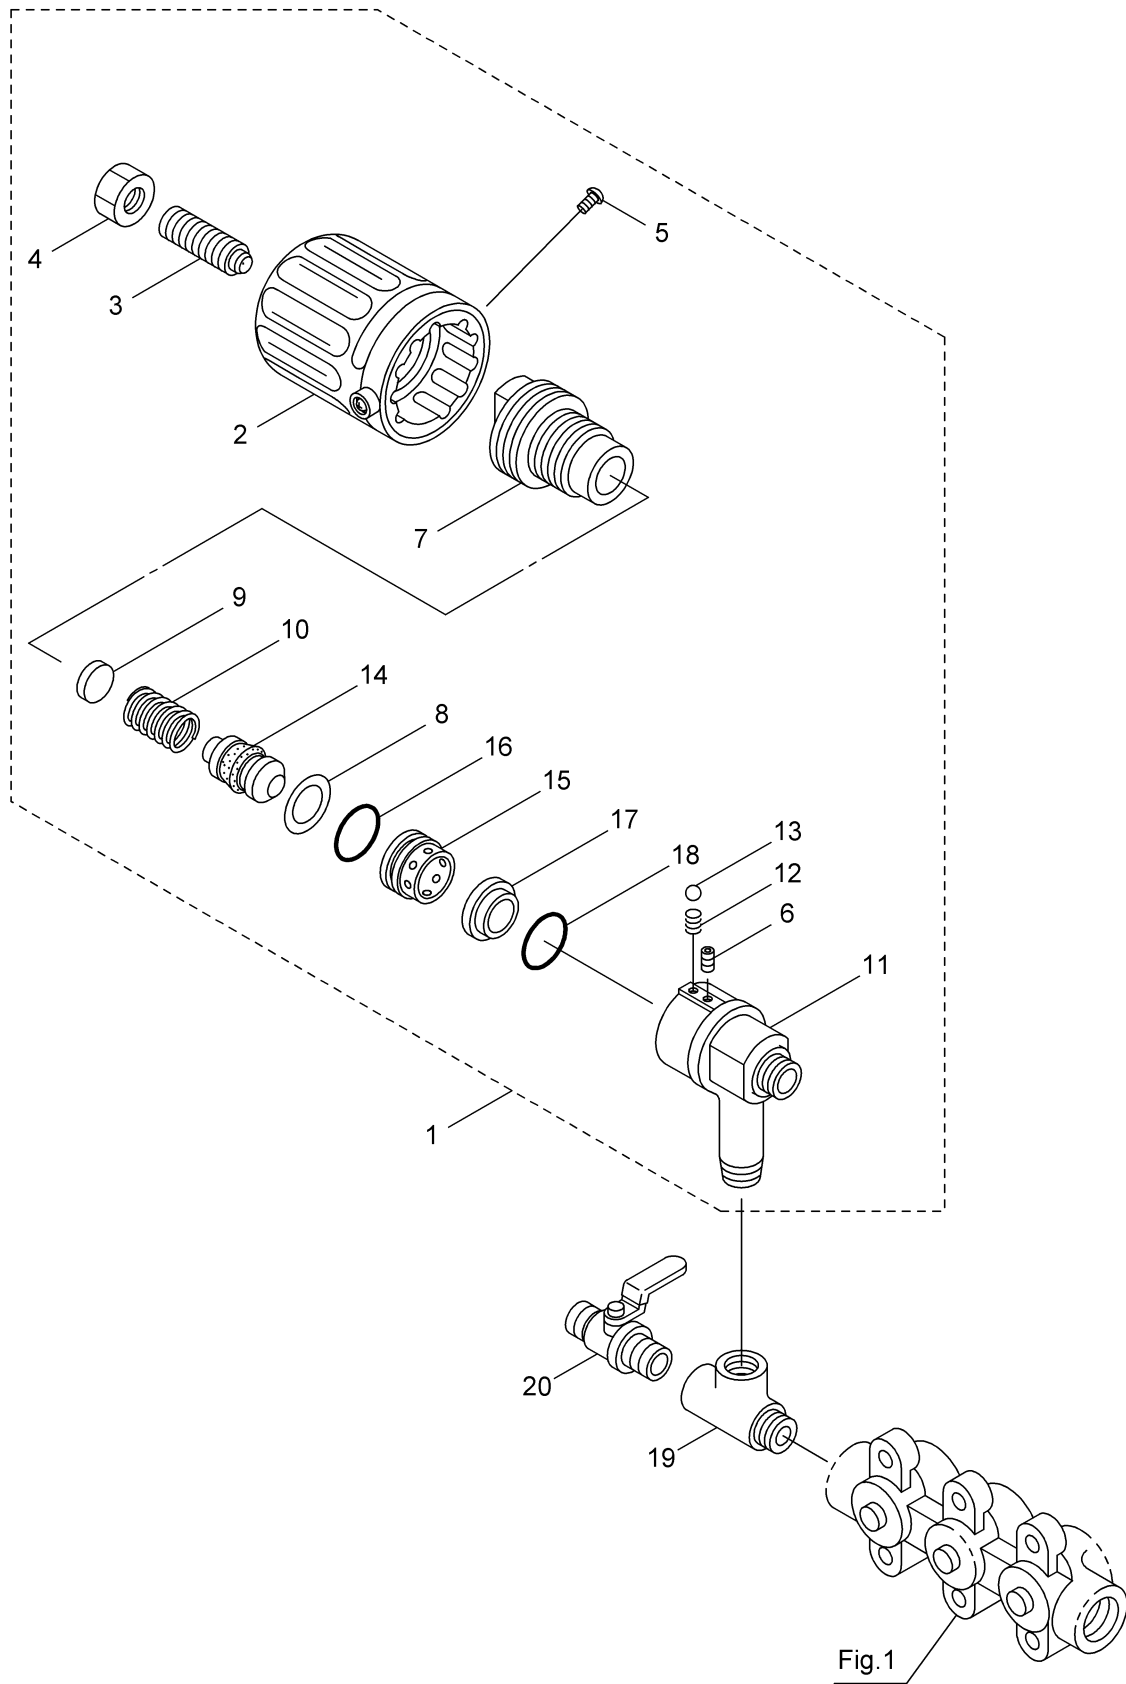

2. MSD41ECH POWER SPRAYER (PRESSURE REGURATOR VALVE)

Ref.No.	Parts No.	Parts Name	Q'ty	Remarks
2-1	546849	Pressure Regurlator Vavle Ass'y	1	Incl.2-18
2-2	540936	Grip	1	
2-3	088913	Hexagon Socket Screw	1	M8X35
2-4	126521	Nut	1	M8
2-5	549385	Screw	2	M3XP0.5X5
2-6	088912	Hexagon Socket Screw	1	M4X6
2-7	106495	Guide	1	
2-8	106499	Washer	1	16X21X0.7T
2-9	541769	Spring Seat	1	15XT2.5
2-10	548819	Spring	1	3.0-31L
2-11	546500	Body	1	
2-12	107221	Spring	1	0.6-7L
2-13	106498	Valve Ball	1	5/32
2-14	543591	Piston Ass'y	1	
2-15	103306	Sleeve	1	
2-16	019261	O-Ring	1	P16
2-17	543507	Valve Seat	1	
2-18	019261	O-Ring	1	P16
2-19	542258	Cheese	1	R3/8XR3/8
2-20	541796	Ball Cock	1	R3/8XG1/4