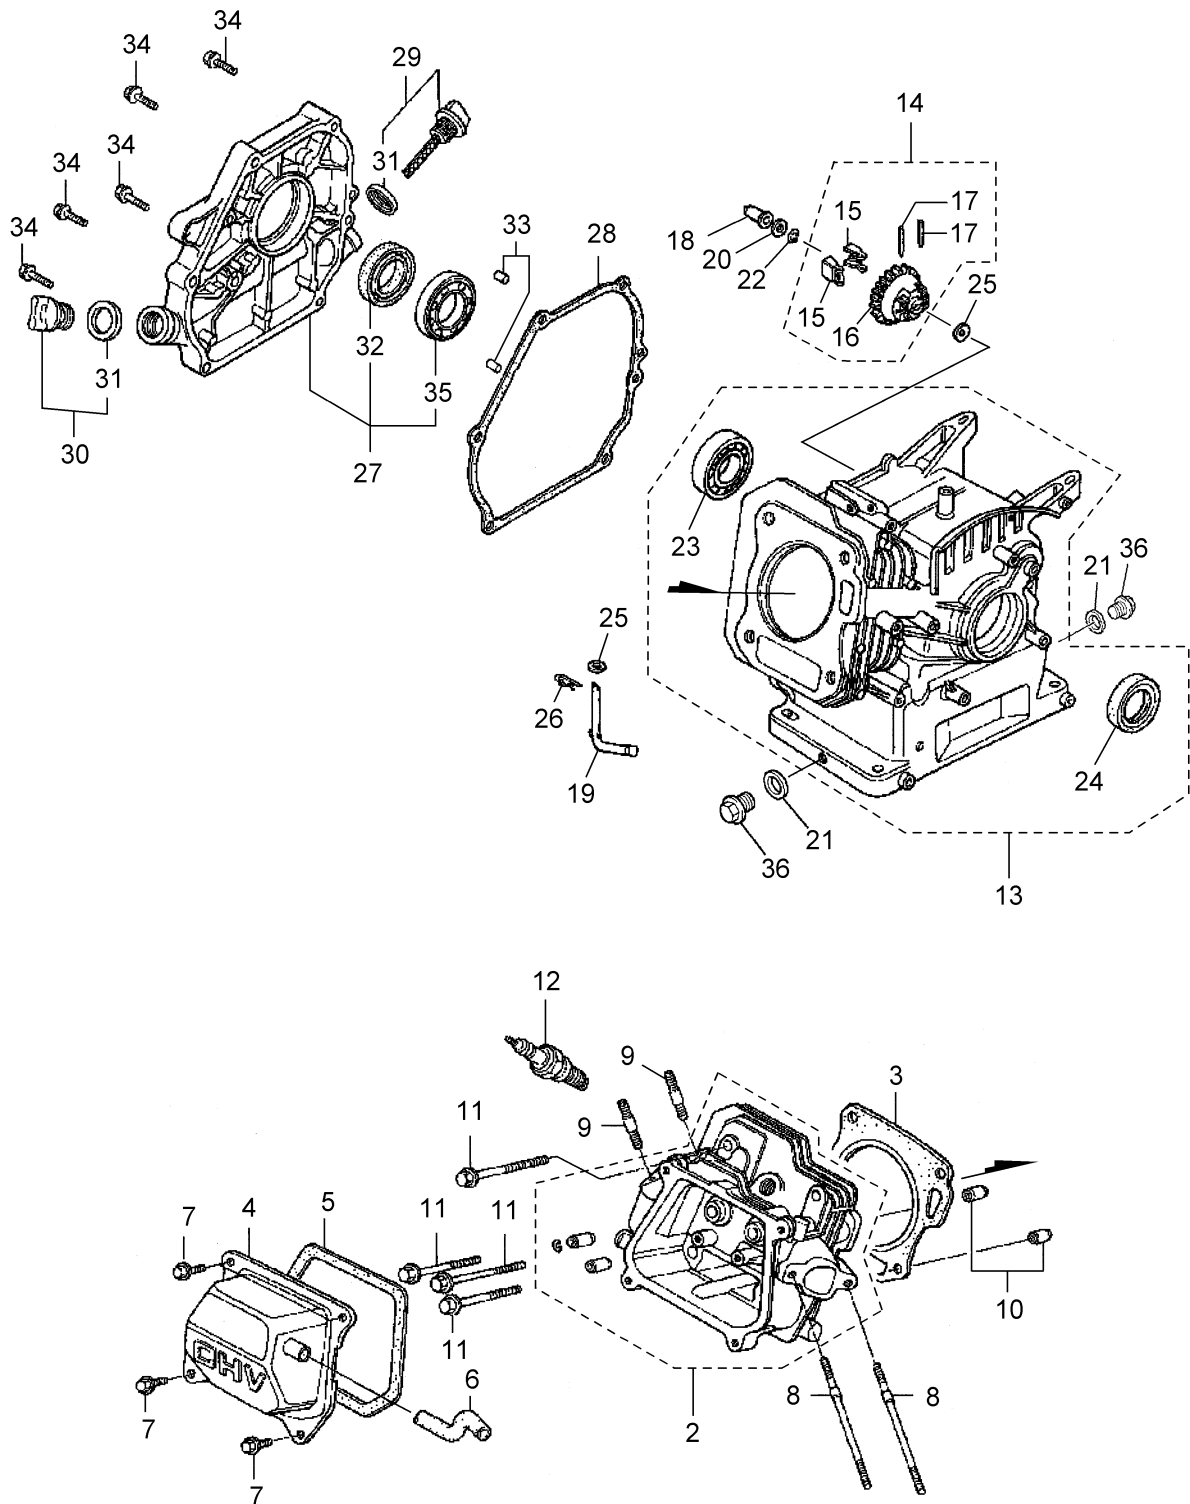

3. MSD41ECH ENGINE (GX160K1-QD) CYLINDER HEAD, CRANKCASE

Ref.No.	Parts No.	Parts Name	Q'ty	Remarks
3-2	414792	Cylinder Head Comp.	1	12210-ZH8-020
3-3	625246	Cylinder Head Gasket	1	12251-ZF1-800
3-4	637663	Head Cover Comp.	1	12310-ZE1-020
3-5	626340	Head Cover Gasket	1	12391-ZE1-000
3-6	625223	Breather Tube	1	15721-ZH8-000
3-7	990467	Flange Bolt	4	6X12 90013-883-000
3-8	625224	Stud Bolt	2	90043-ZE1-020
3-9	626343	Stud Bolt	2	90047-ZE1-000
3-10	626344	Dowel Pin	2	94301-10160
3-11	626345	Flange Bolt	4	95723-08060-00
3-12	625225	Spark Plug	1	BPR6ES 98079-56846
3-13	407520	Cylinder Barrel Ass'y	1	Incl.23,24 12000-ZH8-425
3-14	626317	Governor Ass'y	1	Incl.15-17 16510-ZE1-000
3-15	626318	Governor Weight	2	16511-ZE1-000
3-16	626319	Governor Weight Holder	1	16512-ZE1-000
3-17	998195	Governor Weight Pin	2	16513-ZE1-000
3-18	626321	Governor Slider	1	16531-ZE1-000
3-19	626327	Governor Arm Shaft	1	16541-ZE1-000
3-20	626322	Thrust Washer	1	90451-ZE1-000
3-21	998199	Drain Plug Washer	2	90601-ZE1-000
3-22	625895	Governor Holder Clip	1	90602-ZE1-000
3-23	626324	Radial Ball Bearing	1	91001-ZF1-003
3-24	626325	Oil Seal	1	91202-883-005
3-25	990493	Plain Washer	2	94101-06800
3-26	990496	Lock Pin	1	94251-08000
3-27	414793	Crankcase Cover Ass'y	1	Incl.32,35 11300-ZE1-642
3-28	625250	Case Cover Gasket	1	11381-ZH8-801
3-29	626333	Oil Filler Cap Ass'y	1	Incl.31 15600-ZE1-003
3-30	626335	Oil Filler Cap Ass'y	1	Incl.31 15600-ZG4-003
3-31	998201	Gasket,Oil Filler Cap	2	15625-ZG0-000
3-32	626325	Oil Seal	1	91202-883-005
3-33	990497	Dowel Pin	2	8X14 94301-08140
3-34	626337	Flange Bolt	6	95701-0803200
3-35	626332	Radial Ball Bearing	1	96100-62050-00
3-36	998200	Drain Plug Bolt	2	90131-ZE1-000