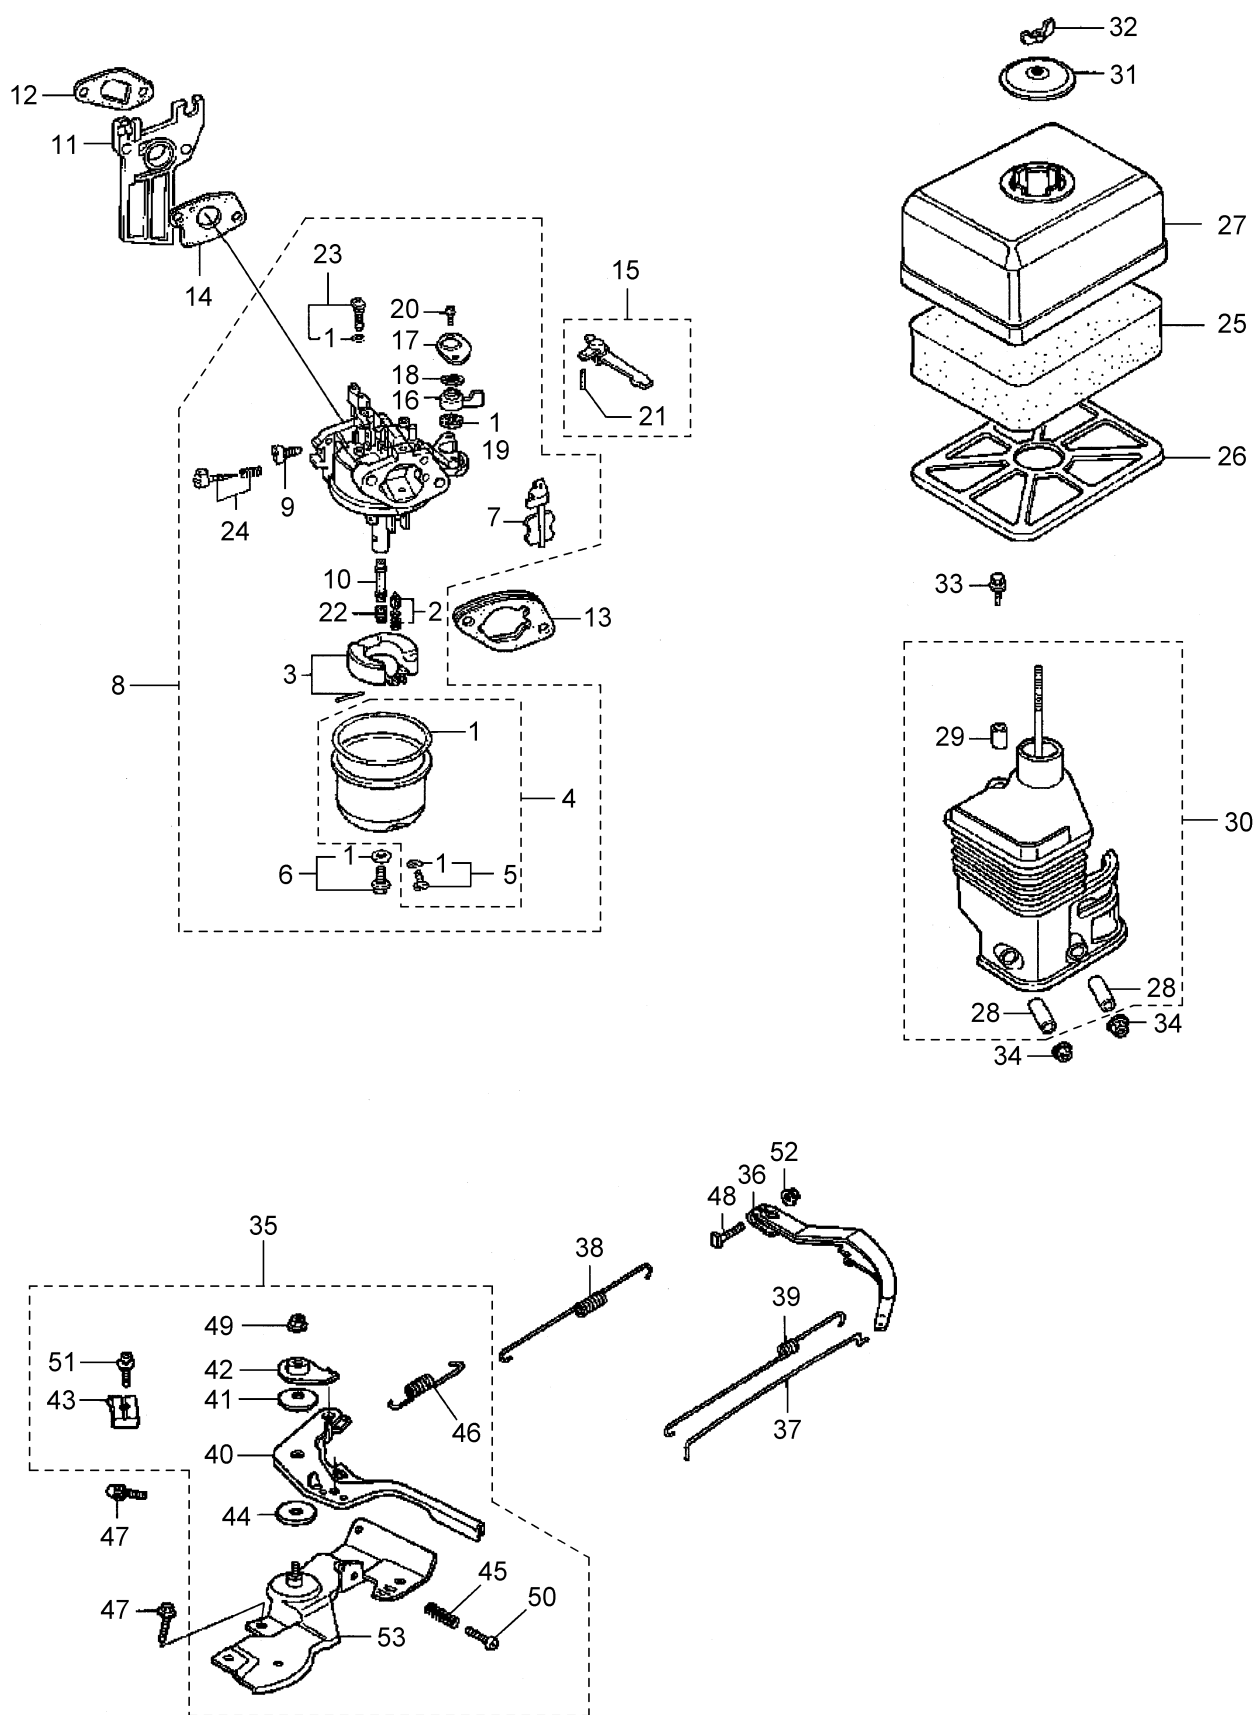

Ref.No.	Parts No.	Parts Name	Q'ty	Remarks
5-1	620833	Gasket Set	1	16010-ZE0-025
5-2	998250	Float Valve Set	1	16011-ZE0-005
5-3	626364	Float Set	1	16013-ZE0-005
5-4	628314	Float Chamber Set	1	Incl.1,5 16015-ZE0-831
5-5	998255	Drain Screw Set	1	Incl.1 16024-ZE1-811
5-6	626367	Screw Set	1	Incl.1 16028-ZE0-005
5-7	626368	Choke Set	1	16044-ZE0-005
5-8	414795	Carburetor Ass'y	1	Incl.1-7,9,10,16-20,22-24 16100-ZH8-W71
5-9	998258	Throttle Stop Screw	1	16124-ZE0-005
5-10	625270	Main Nozzle	1	16166-ZH8-W50
5-11	626374	Insulator	1	16211-ZE1-000
5-12	625261	Insulator Gasket	1	16212-ZH8-800
5-13	583737	Carburetor Spacer Comp.	1	16220-ZE1-020
5-14	625236	Carburetor Packing	1	16221-ZH8-801
5-15	583740	Choke Lever Comp.	1	Incl.21 16610-ZE1-000
5-16	627201	Cock Lever	1	16953-ZE1-812
5-17	998266	Lever Setting Plate	1	16954-ZE1-811
5-18	998265	Cock Lever Spring	1	16956-ZE1-811
5-19	638378	Gasket	1	16957-ZE1-812
5-20	641858	Pan Screw	2	93500-03006-1H
5-21	626377	Spring Pin	1	94305-20122
5-22	646000	Main Jet (#70)	1	99101-ZH8-0700
5-23	998260	Pilot Jet Set	1	Incl.1 #35 99204-ZE0-0350
5-24	627198	Screw Set	1	16016-ZH7-W01
5-25	583746	Air Cleaner Element	1	17211-ZE1-000
5-26	583747	Air Cleaner Grid	1	17212-ZE1-000
5-27	583748	Air Cleaner Cover	1	17231-ZE1-000
5-28	583749	Air Cleaner Collar	2	17238-ZE7-010
5-29	583750	Air Cleaner Collar B	1	17239-ZE1-000
5-30	583751	Air Cleaner Elbow Comp.	1	Incl.28,29 17410-ZE1-020
5-31	583752	Cleaner Cap	1	17421-ZE1-000
5-32	990471	Wingnut	1	90325-044-000
5-33	583756	Bolt	1	93494-0602008
5-34	990487	Flange Nut	2	94050-06000
5-35	637692	Control Ass'y	1	Incl.40-46,49-51,53 16500-ZH8-823
5-36	626379	Governor Arm	1	16551-ZE0-010
5-37	626380	Governor Rod	1	16555-ZE1-000
5-38	583715	Governor Spring	1	16561-ZE1-020
5-39	626382	Throttle Return Spring	1	16562-ZE1-020
5-40	637695	Control Lever	1	16571-ZH8-020
5-41	998280	Lever Spring	1	16574-ZE1-000
5-42	620829	Control Lever Washer	1	16575-ZH8-000
5-43	990418	Cable Holder	1	16576-891-000
5-44	998278	Control Lever Spacer	1	16578-ZE1-000
5-45	990419	Control Adjusting Spring	1	16584-883-300

5. MSD41ECH ENGINE (GX160K1-QD) AIR CLEANER, CARBURETOR