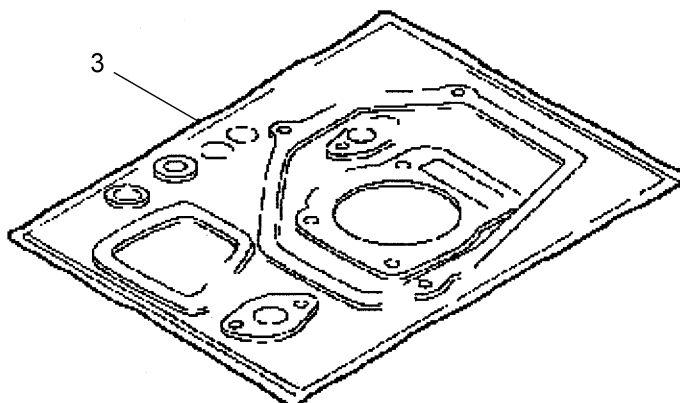

Ref.No.	Parts No.	Parts Name	Q'ty	Remarks
6-1	620853	Recoil Starter Ass'y	1	Incl.2-11 28400-ZH8-013ZA
6-2	407528	Recoil Starter Case Comp.	1	28410-ZH8-003YA
6-3	626448	Recoil Starter Reel	1	28420-ZH8-013
6-4	626449	Starter Ratchet	2	28422-ZH8-013
6-5	626450	Ratchet Guide	1	28433-ZH8-003
6-6	626451	Friction Spring	1	28441-ZH8-003
6-7	626452	Recoil Starter Spring	1	28442-ZH8-003
6-8	626453	Return Spring	2	28443-ZH8-003
6-9	620862	Recoil Starter Knob	1	28461-ZH8-003
6-10	626455	Recoil Starter Rope	1	28462-ZH8-003
6-11	626456	Setting Screw	1	90003-ZH8-003
6-12	407529	Bolt	3	6X10 90008-ZE2-003
6-13	407530	Fan Cover Comp.	1	19610-ZE1-000ZP
6-14	627033	Side Plate	1	19612-ZH8-000
6-15	625265	Shroud Comp.	1	19630-ZH8-000
6-16	632721	Engine Stop Switch Ass'y	1	36100-ZE1-015
6-17	620851	Stop Switch Cord	1	36101-ZE1-010
6-18	990467	Flange Bolt	6	6X12 90013-883-000
6-19	626393	Flange Bolt	1	90022-888-010
6-20	627037	Muffler Comp.	1	18310-ZF1-000
6-21	620867	Muffler Protector	1	18320-ZF1-H01
6-22	626624	Muffler Gasket	1	18381-ZH8-800
6-23	583785	Tapping Screw	4	90050-ZE1-000
6-24	583787	Nut	2	94001-080000S
6-25	620869	Supporter Rubber	1	16854-ZH8-000
6-26	583789	Fuel Tank Joint	1	16955-ZE1-000
6-27	625268	Fuel Tank Comp.	1	17510-ZE1-020ZA
6-28	407558	Fuel Filler Cap Comp.	1	Incl.34 17620-Z0T-814
6-29	625228	O-Ring	1	91353-671-004
6-30	990487	Flange Nut	2	94050-06000
6-31	583795	Fuel Tube	1	95001-4514040
6-32	990499	Tube Clip	2	95002-02080
6-33	583796	Flange Bolt	1	95900-0602500
6-34	407559	Packing	1	17631-Z0T-812

7. MSD41ECH ENGINE (GX160K1-QD)
LABEL, GASKET KIT