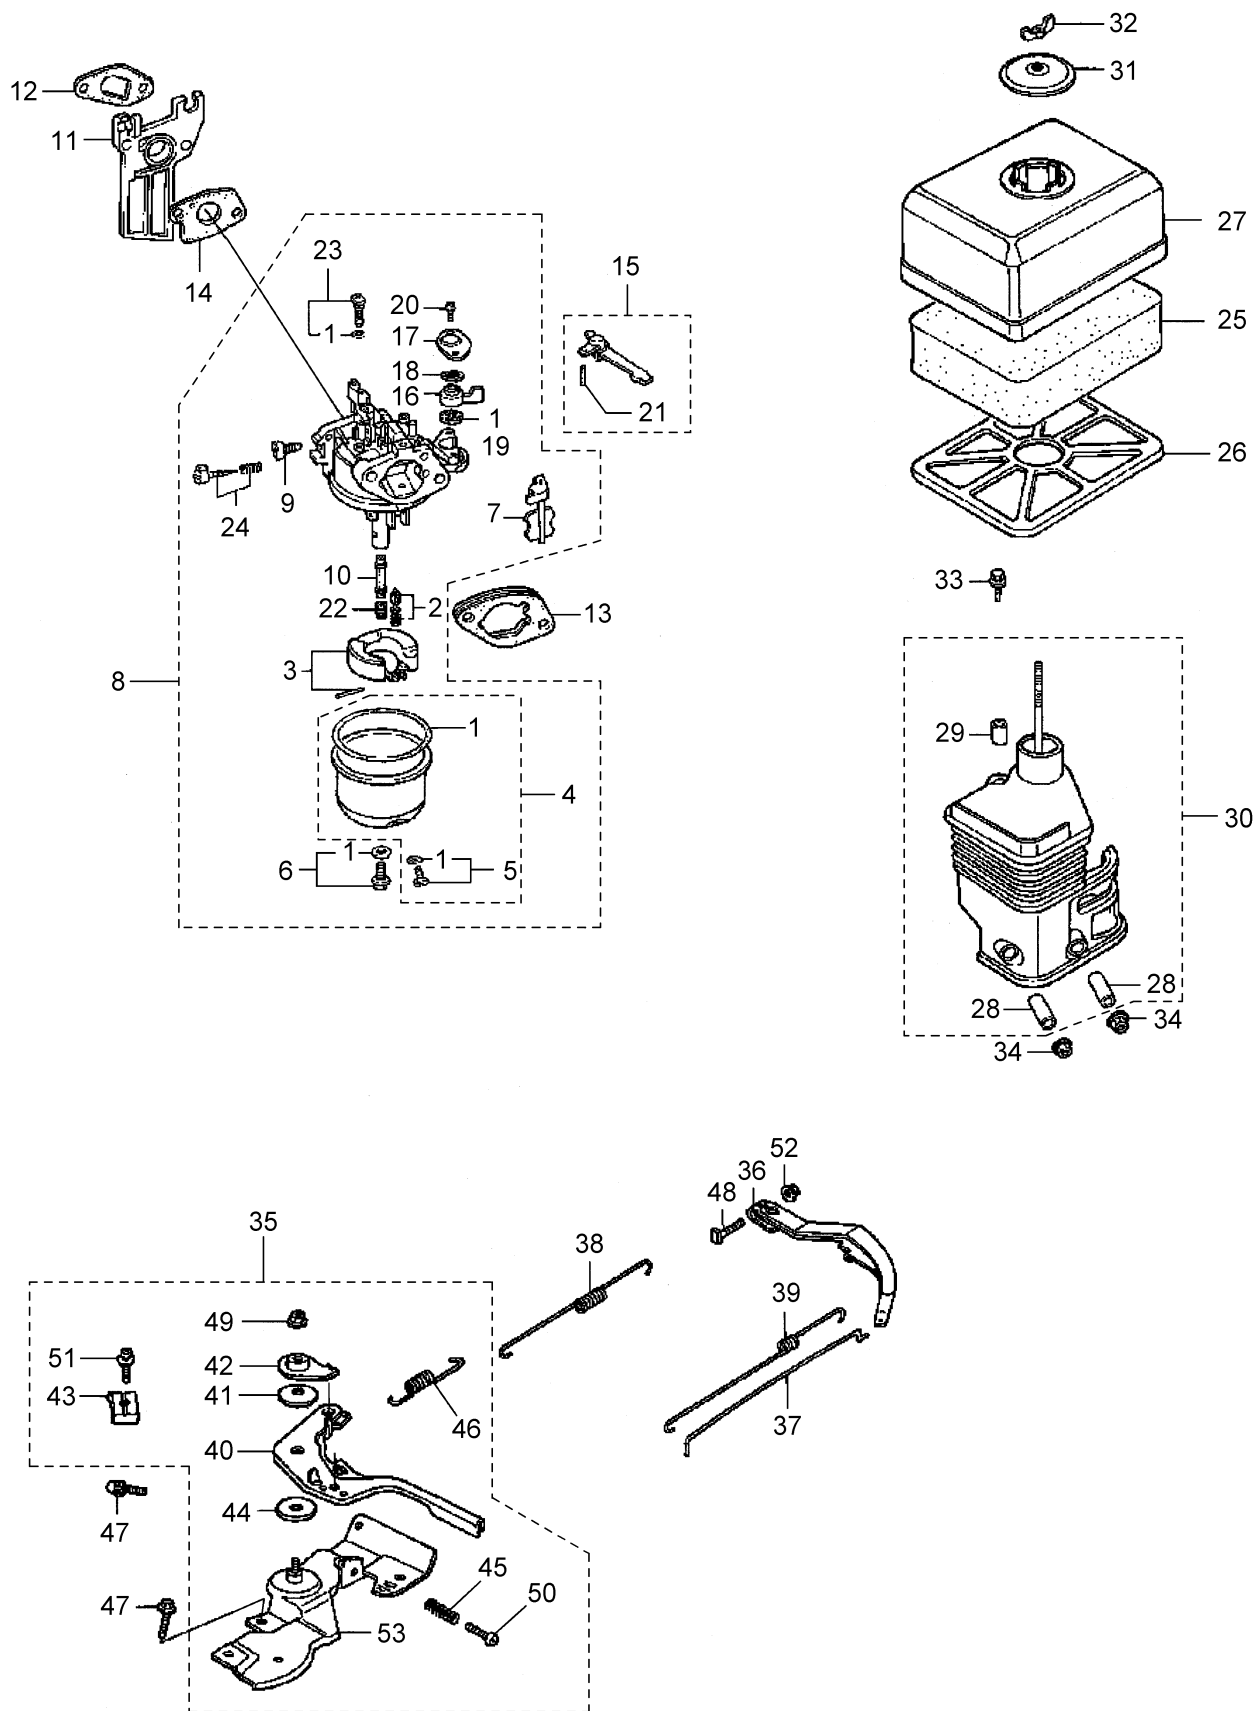

5. MSD41ECH ENGINE (GX160K1-QD) AIR CLEANER,CARBURETOR

Ref.No.	Parts No.	Parts Name	Q'ty	Remarks
5-1	620833	Gasket Set	1	16010-ZE0-025
5-2	998250	Float Valve Set	1	16011-ZE0-005
5-3	626364	Float Set	1	16013-ZE0-005
5-4	628314	Float Chamber Set	1	Incl.1,5 16015-ZE0-831
5-5	998255	Drain Screw Set	1	Incl.1 16024-ZE1-811
5-6	626367	Screw Set	1	Incl.1 16028-ZE0-005
5-7	626368	Choke Set	1	16044-ZE0-005
5-8	414795	Carburetor Ass'y	1	Incl.1-7,9,10,16-20,22-24 16100-ZH8-W71
5-9	998258	Throttle Stop Screw	1	16124-ZE0-005
5-10	625270	Main Nozzle	1	16166-ZH8-W50
5-11	626374	Insulator	1	16211-ZE1-000
5-12	625261	Insulator Gasket	1	16212-ZH8-800
5-13	583737	Carburetor Spacer Comp.	1	16220-ZE1-020
5-14	625236	Carburetor Packing	1	16221-ZH8-801
5-15	583740	Choke Lever Comp.	1	Incl.21 16610-ZE1-000
5-16	627201	Cock Lever	1	16953-ZE1-812
5-17	998266	Lever Setting Plate	1	16954-ZE1-811
5-18	998265	Cock Lever Spring	1	16956-ZE1-811
5-19	638378	Gasket	1	16957-ZE1-812
5-20	641858	Pan Screw	2	93500-03006-1H
5-21	626377	Spring Pin	1	94305-20122
5-22	646000	Main Jet (#70)	1	99101-ZH8-0700
5-23	998260	Pilot Jet Set	1	Incl.1 #35 99204-ZE0-0350
5-24	627198	Screw Set	1	16016-ZH7-W01
5-25	583746	Air Cleaner Element	1	17211-ZE1-000
5-26	583747	Air Cleaner Grid	1	17212-ZE1-000
5-27	583748	Air Cleaner Cover	1	17231-ZE1-000
5-28	583749	Air Cleaner Collar	2	17238-ZE7-010
5-29	583750	Air Cleaner Collar B	1	17239-ZE1-000
5-30	583751	Air Cleaner Elbow Comp.	1	Incl.28,29 17410-ZE1-020
5-31	583752	Cleaner Cap	1	17421-ZE1-000
5-32	990471	Wingnut	1	90325-044-000
5-33	583756	Bolt	1	93494-0602008
5-34	990487	Flange Nut	2	94050-06000
5-35	637692	Control Ass'y	1	Incl.40-46,49-51,53 16500-ZH8-823
5-36	626379	Governor Arm	1	16551-ZE0-010
5-37	626380	Governor Rod	1	16555-ZE1-000
5-38	583715	Governor Spring	1	16561-ZE1-020
5-39	626382	Throttle Return Spring	1	16562-ZE1-020
5-40	637695	Control Lever	1	16571-ZH8-020
5-41	998280	Lever Spring	1	16574-ZE1-000
5-42	620829	Control Lever Washer	1	16575-ZH8-000
5-43	990418	Cable Holder	1	16576-891-000
5-44	998278	Control Lever Spacer	1	16578-ZE1-000
5-45	990419	Control Adjusting Spring	1	16584-883-300