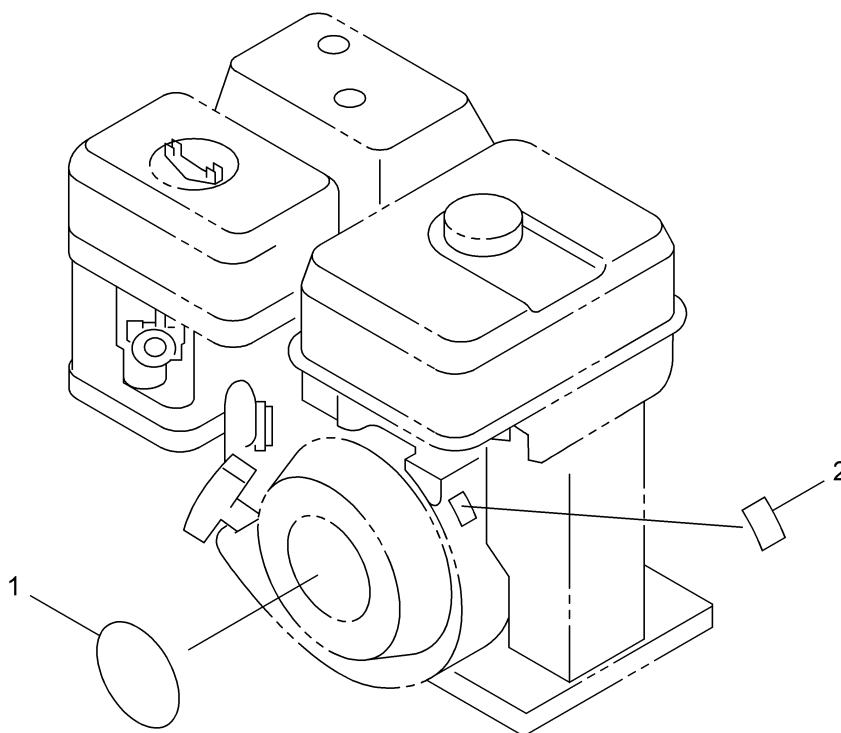

Ref.No.	Parts No.	Parts Name	Q'ty	Remarks
6-1	620853	Recoil Starter Ass'y	1	Incl.2-11 28400-ZH8-013ZA
6-2	407528	Recoil Starter Case Comp.	1	28410-ZH8-003YA
6-3	626448	Recoil Starter Reel	1	28420-ZH8-013
6-4	626449	Starter Ratchet	2	28422-ZH8-013
6-5	626450	Ratchet Guide	1	28433-ZH8-003
6-6	626451	Friction Spring	1	28441-ZH8-003
6-7	626452	Recoil Starter Spring	1	28442-ZH8-003
6-8	626453	Return Spring	2	28443-ZH8-003
6-9	620862	Recoil Starter Knob	1	28461-ZH8-003
6-10	626455	Recoil Starter Rope	1	28462-ZH8-003
6-11	626456	Setting Screw	1	90003-ZH8-003
6-12	407529	Bolt	3	6X10 90008-ZE2-003
6-13	407530	Fan Cover Comp.	1	19610-ZE1-000ZP
6-14	627033	Side Plate	1	19612-ZH8-000
6-15	625265	Shroud Comp.	1	19630-ZH8-000
6-16	632721	Engine Stop Switch Ass'y	1	36100-ZE1-015
6-17	620851	Stop Switch Cord	1	36101-ZE1-010
6-18	990467	Flange Bolt	6	6X12 90013-883-000
6-19	626393	Flange Bolt	1	90022-888-010
6-20	627037	Muffler Comp.	1	18310-ZF1-000
6-21	620867	Muffler Protector	1	18320-ZF1-H01
6-22	626624	Muffler Gasket	1	18381-ZH8-800
6-23	583785	Tapping Screw	4	90050-ZE1-000
6-24	583787	Nut	2	94001-080000S
6-25	620869	Supporter Rubber	1	16854-ZH8-000
6-26	583789	Fuel Tank Joint	1	16955-ZE1-000
6-27	625268	Fuel Tank Comp.	1	17510-ZE1-020ZA
6-28	407558	Fuel Filler Cap Comp.	1	Incl.34 17620-Z0T-814
6-29	625228	O-Ring	1	91353-671-004
6-30	990487	Flange Nut	2	94050-06000
6-31	583795	Fuel Tube	1	95001-4514040
6-32	990499	Tube Clip	2	95002-02080
6-33	583796	Flange Bolt	1	95900-0602500
6-34	407559	Packing	1	17631-Z0T-812

7. MSD41ECH ENGINE (GX160K1-QD)
LABEL, GASKET KIT