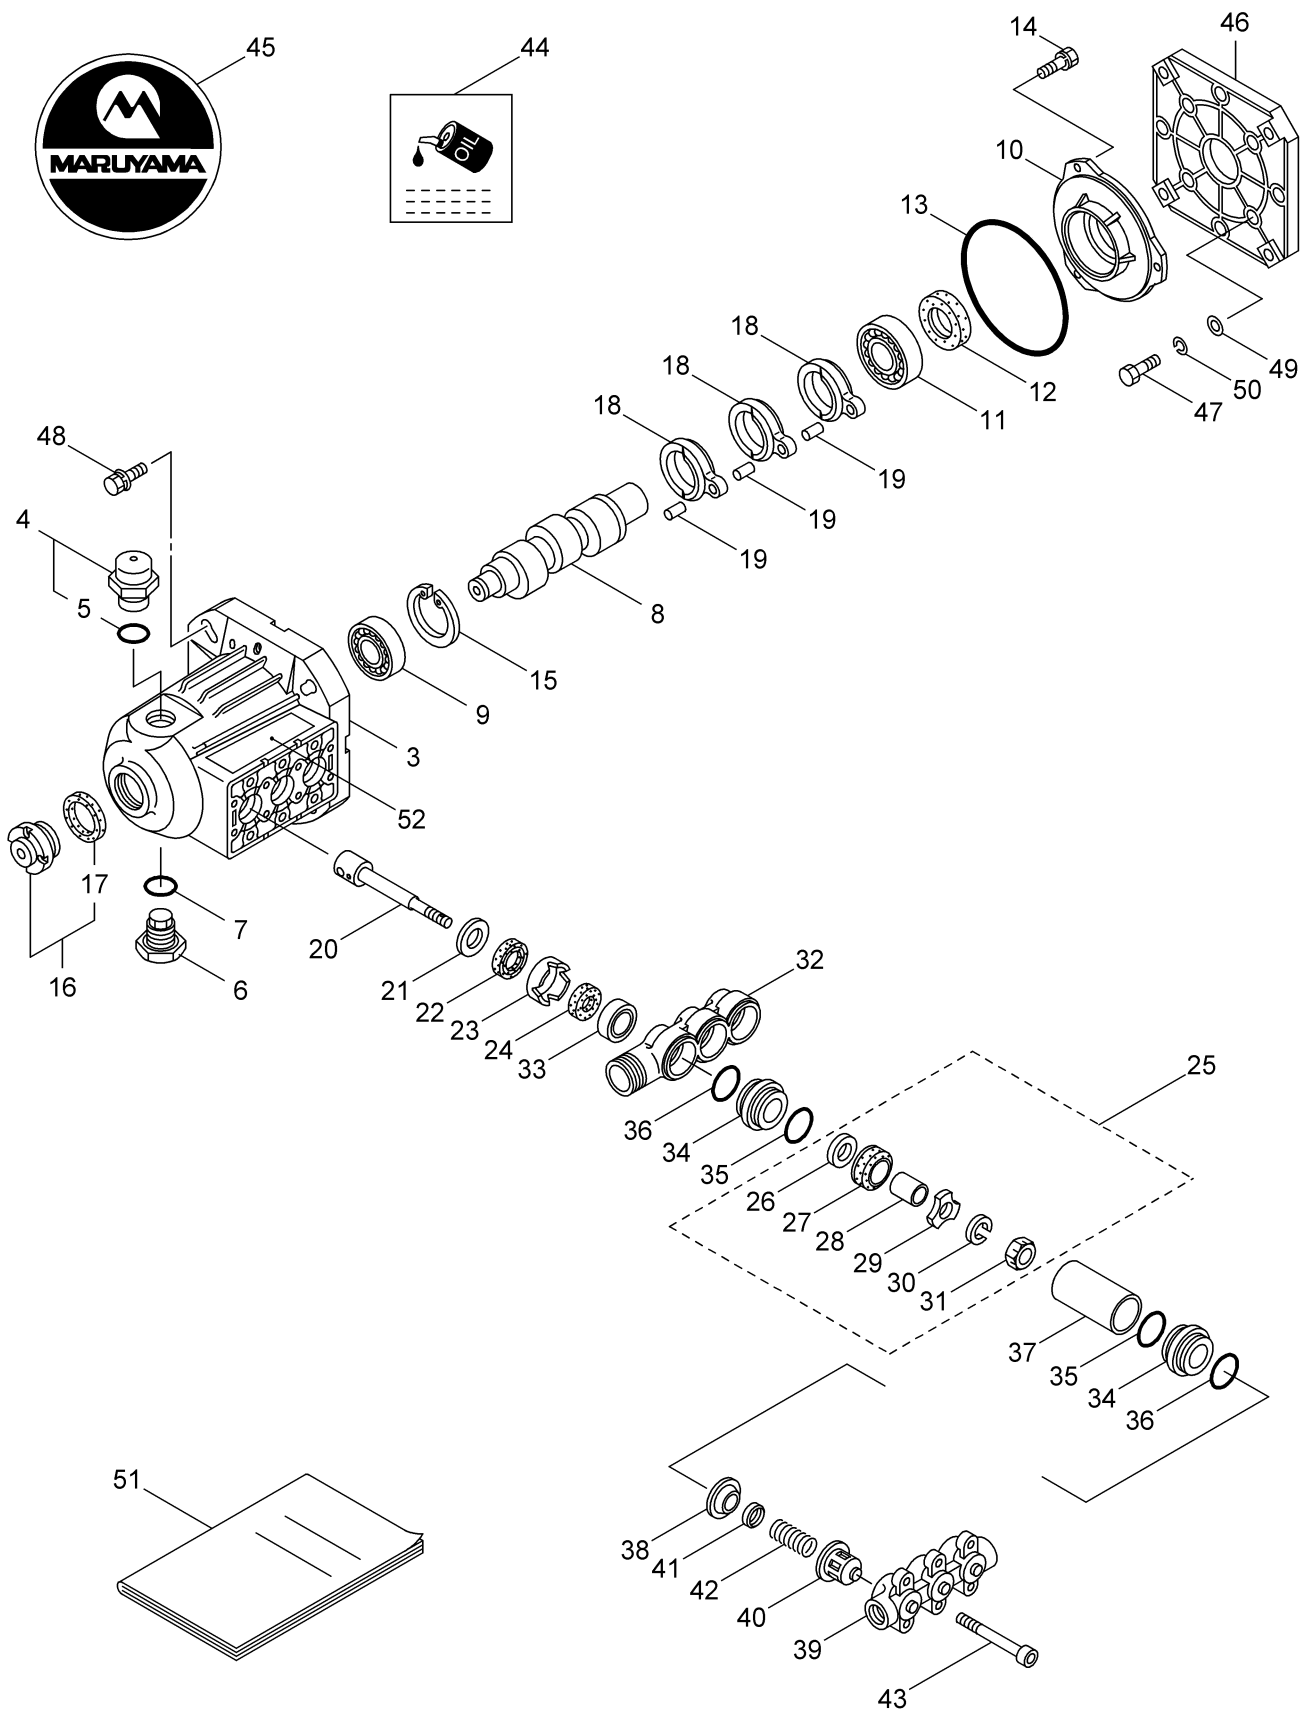

PARTS LIST

MSD41ECH

CONTENTS

1. POWER SPRAYER (CRANK CASE, INLET VALVE), ACCESSORIES 1 ~ 4
2. POWER SPRAYER (PRESSURE REGURATOR VALVE) 5 ~ 6
3. ENGINE (CYLINDER HEAD, CRANKCASE)..... 7 ~ 8
4. ENGINE (CRANKSHAFT, PISTON)..... 9 ~ 10
5. ENGINE (AIR CLEANER, CARBURETOR) 11 ~ 14
6. ENGINE (RECOILE STARTER, MUFFLER, FUEL TANK).. 15 ~ 16
7. ENGINE (LABEL, GASKET KIT) 17 ~ 18

2009.08

MARUYAMA

P/N. 522816

1. MSD41ECH POWER SPRAYER (CRANK CASE, INLET VALVE), ACCESSORIES

Ref.No.	Parts No.	Parts Name	Q'ty	Remarks
1-3	547333	Crankcase	1	
1-4	547961	Oil Filler Cap Ass'y	1	Incl.5
1-5	014179	O-Ring	1	P20
1-6	044842	Plug	1	
1-7	014179	O-Ring	1	P20
1-8	545981	Crankshaft	1	7.0X19.07
1-9	015710	Bearing	1	#6204
1-10	547153	Bearing Case	1	
1-11	014488	Bearing	1	#6006
1-12	055337	Oil Seal	1	D30428
1-13	014041	O-Ring	1	S100
1-14	549360	Bolt	3	M6X14
1-15	012385	Snap Ring	1	
1-16	092241	Oil Gauge Ass'y	1	Incl.17
1-17	044428	Packing	1	25X34XT2
1-18	547046	Connecting Rod	3	2SF38MM
1-19	016948	Piston Pin	3	9X22
1-20	830366	Piston Rod	3	
1-21	126259	Washer	3	17X24XT1.2
1-22	025461	Oil Seal	3	S10.5247
1-23	044869	Seal Retainer	3	
1-24	011402	Oil Wick	3	10X19X5
1-25	639503	Inlet Valve Ass'y	3	Incl.26-31
1-26	014122	Inlet Valve Seat	3	6.1X20XT2.8
1-27	116121	Piston Packing	3	
1-28	027348	Spacer	3	6X8.5X10.5
1-29	119917	Piston Retainer	3	
1-30	015849	Spring Washer	3	M6
1-31	046365	Nut	3	M6
1-32	545944	Manifold A	1	G3/4
1-33	540670	U Packing	3	
1-34	546860	Adapter	6	
1-35	015862	O-Ring	6	P21
1-36	023172	O-Ring	6	P22
1-37	541811	Cylinder Pipe	3	25X28.5XL43
1-38	044881	Valve Seat	3	
1-39	544499	Manifold B	1	
1-40	044565	Valve Sack	3	
1-41	548608	Valve	3	16X1.5
1-42	541062	Spring	3	0.6-15L
1-43	549358	Cap Screw	6	M8X110X28
1-44	548767	Label	1	
1-45	545158	Label	1	