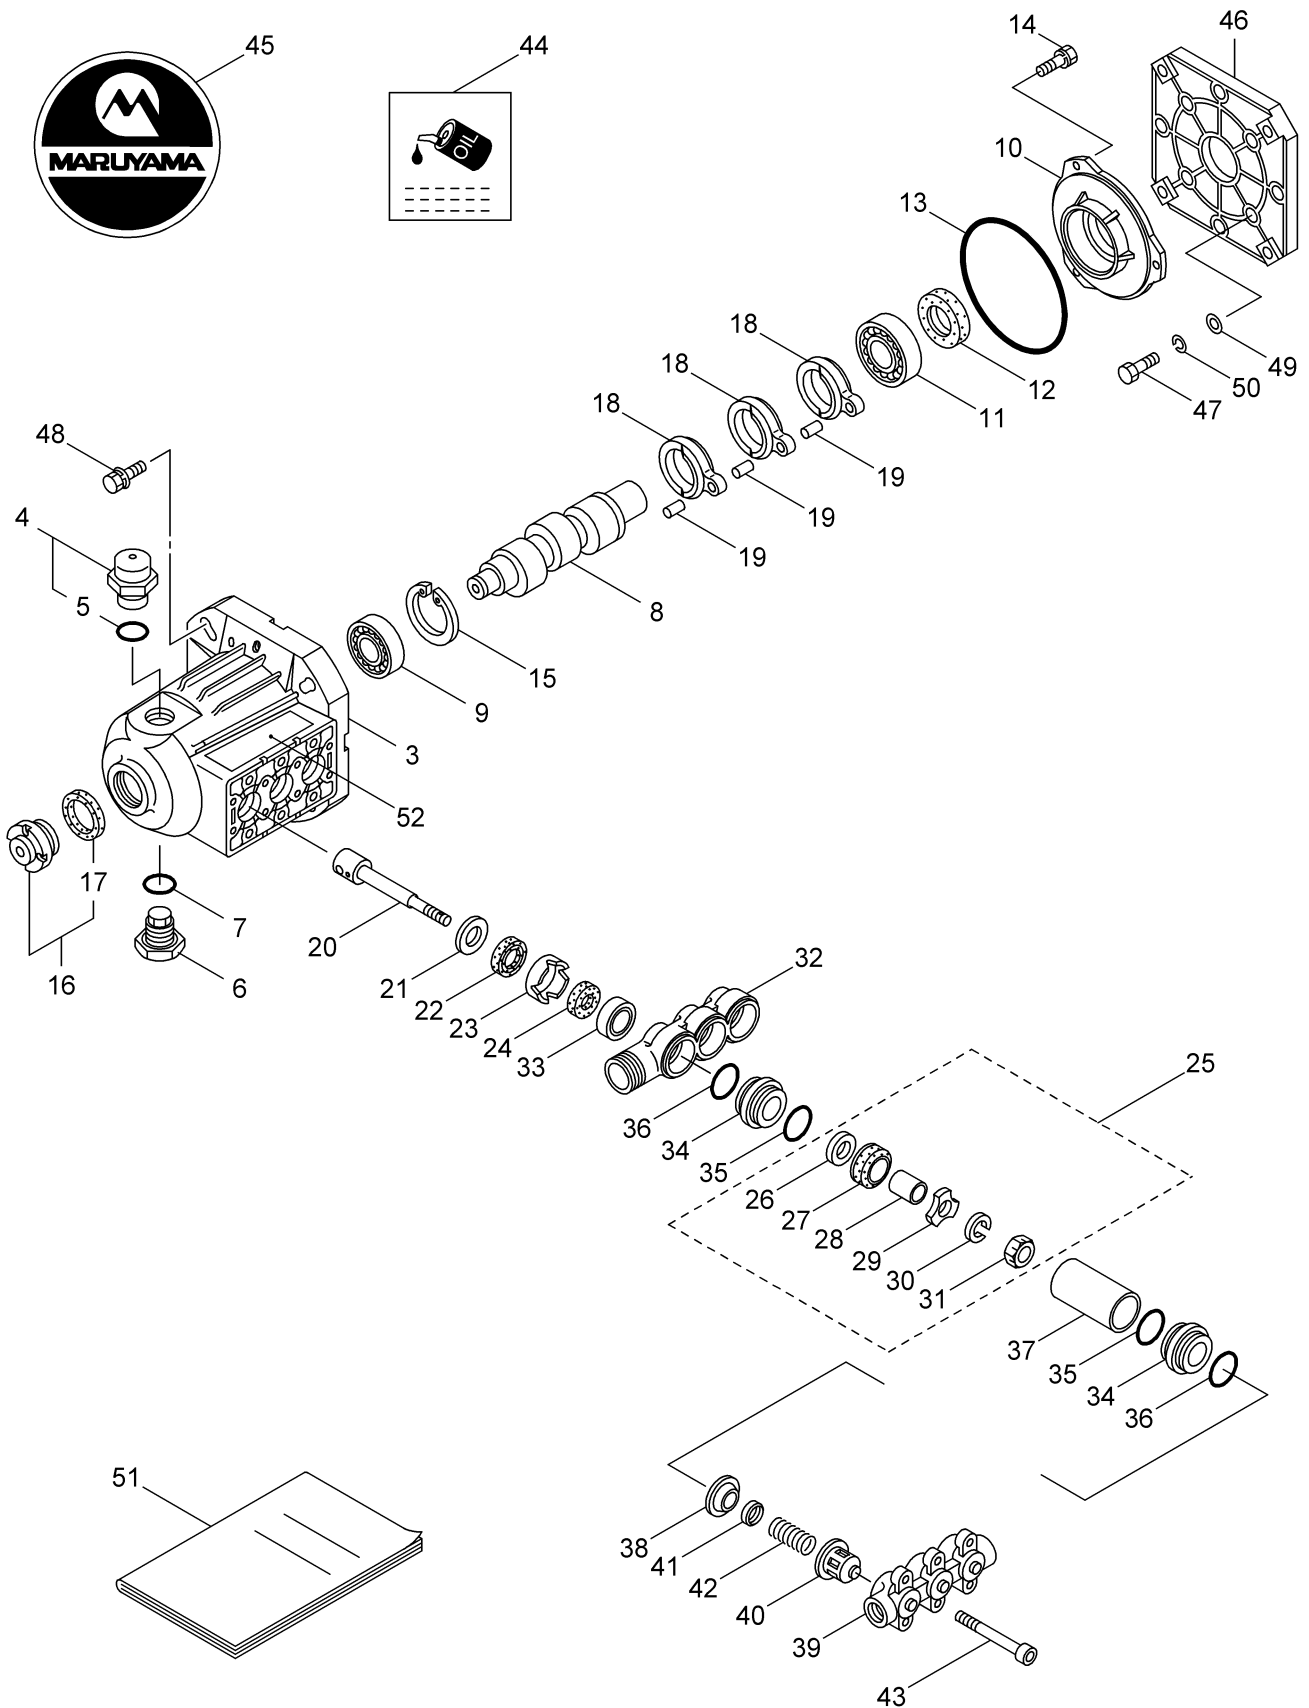

Ref.No.	Parts No.	Parts Name	Q'ty	Remarks
1-3	547333	Crankcase	1	
1-4	547961	Oil Filler Cap Ass'y	1	Incl.5
1-5	014179	O-Ring	1	P20
1-6	044842	Plug	1	
1-7	014179	O-Ring	1	P20
1-8	545981	Crankshaft	1	7.0X19.07
1-9	015710	Bearing	1	#6204
1-10	547153	Bearing Case	1	
1-11	014488	Bearing	1	#6006
1-12	055337	Oil Seal	1	D30428
1-13	014041	O-Ring	1	S100
1-14	549360	Bolt	3	M6X14
1-15	012385	Snap Ring	1	
1-16	092241	Oil Gauge Ass'y	1	Incl.17
1-17	044428	Packing	1	25X34XT2
1-18	547046	Connecting Rod	3	2SF38MM
1-19	016948	Piston Pin	3	9X22
1-20	830366	Piston Rod	3	
1-21	126259	Washer	3	17X24XT1.2
1-22	025461	Oil Seal	3	S10.5247
1-23	044869	Seal Retainer	3	
1-24	011402	Oil Wick	3	10X19X5
1-25	639503	Inlet Valve Ass'y	3	Incl.26-31
1-26	014122	Inlet Valve Seat	3	6.1X20XT2.8
1-27	116121	Piston Packing	3	
1-28	027348	Spacer	3	6X8.5X10.5
1-29	119917	Piston Retainer	3	
1-30	015849	Spring Washer	3	M6
1-31	046365	Nut	3	M6
1-32	545944	Manifold A	1	G3/4
1-33	540670	U Packing	3	
1-34	546860	Adapter	6	
1-35	015862	O-Ring	6	P21
1-36	023172	O-Ring	6	P22
1-37	541811	Cylinder Pipe	3	25X28.5XL43
1-38	044881	Valve Seat	3	
1-39	544499	Manifold B	1	
1-40	044565	Valve Sack	3	
1-41	548608	Valve	3	16X1.5
1-42	541062	Spring	3	0.6-15L
1-43	549358	Cap Screw	6	M8X110X28
1-44	548767	Label	1	
1-45	545158	Label	1	

1. MSD41ECH POWER SPRAYER (CRANK CASE, INLET VALVE), ACCESSORIES